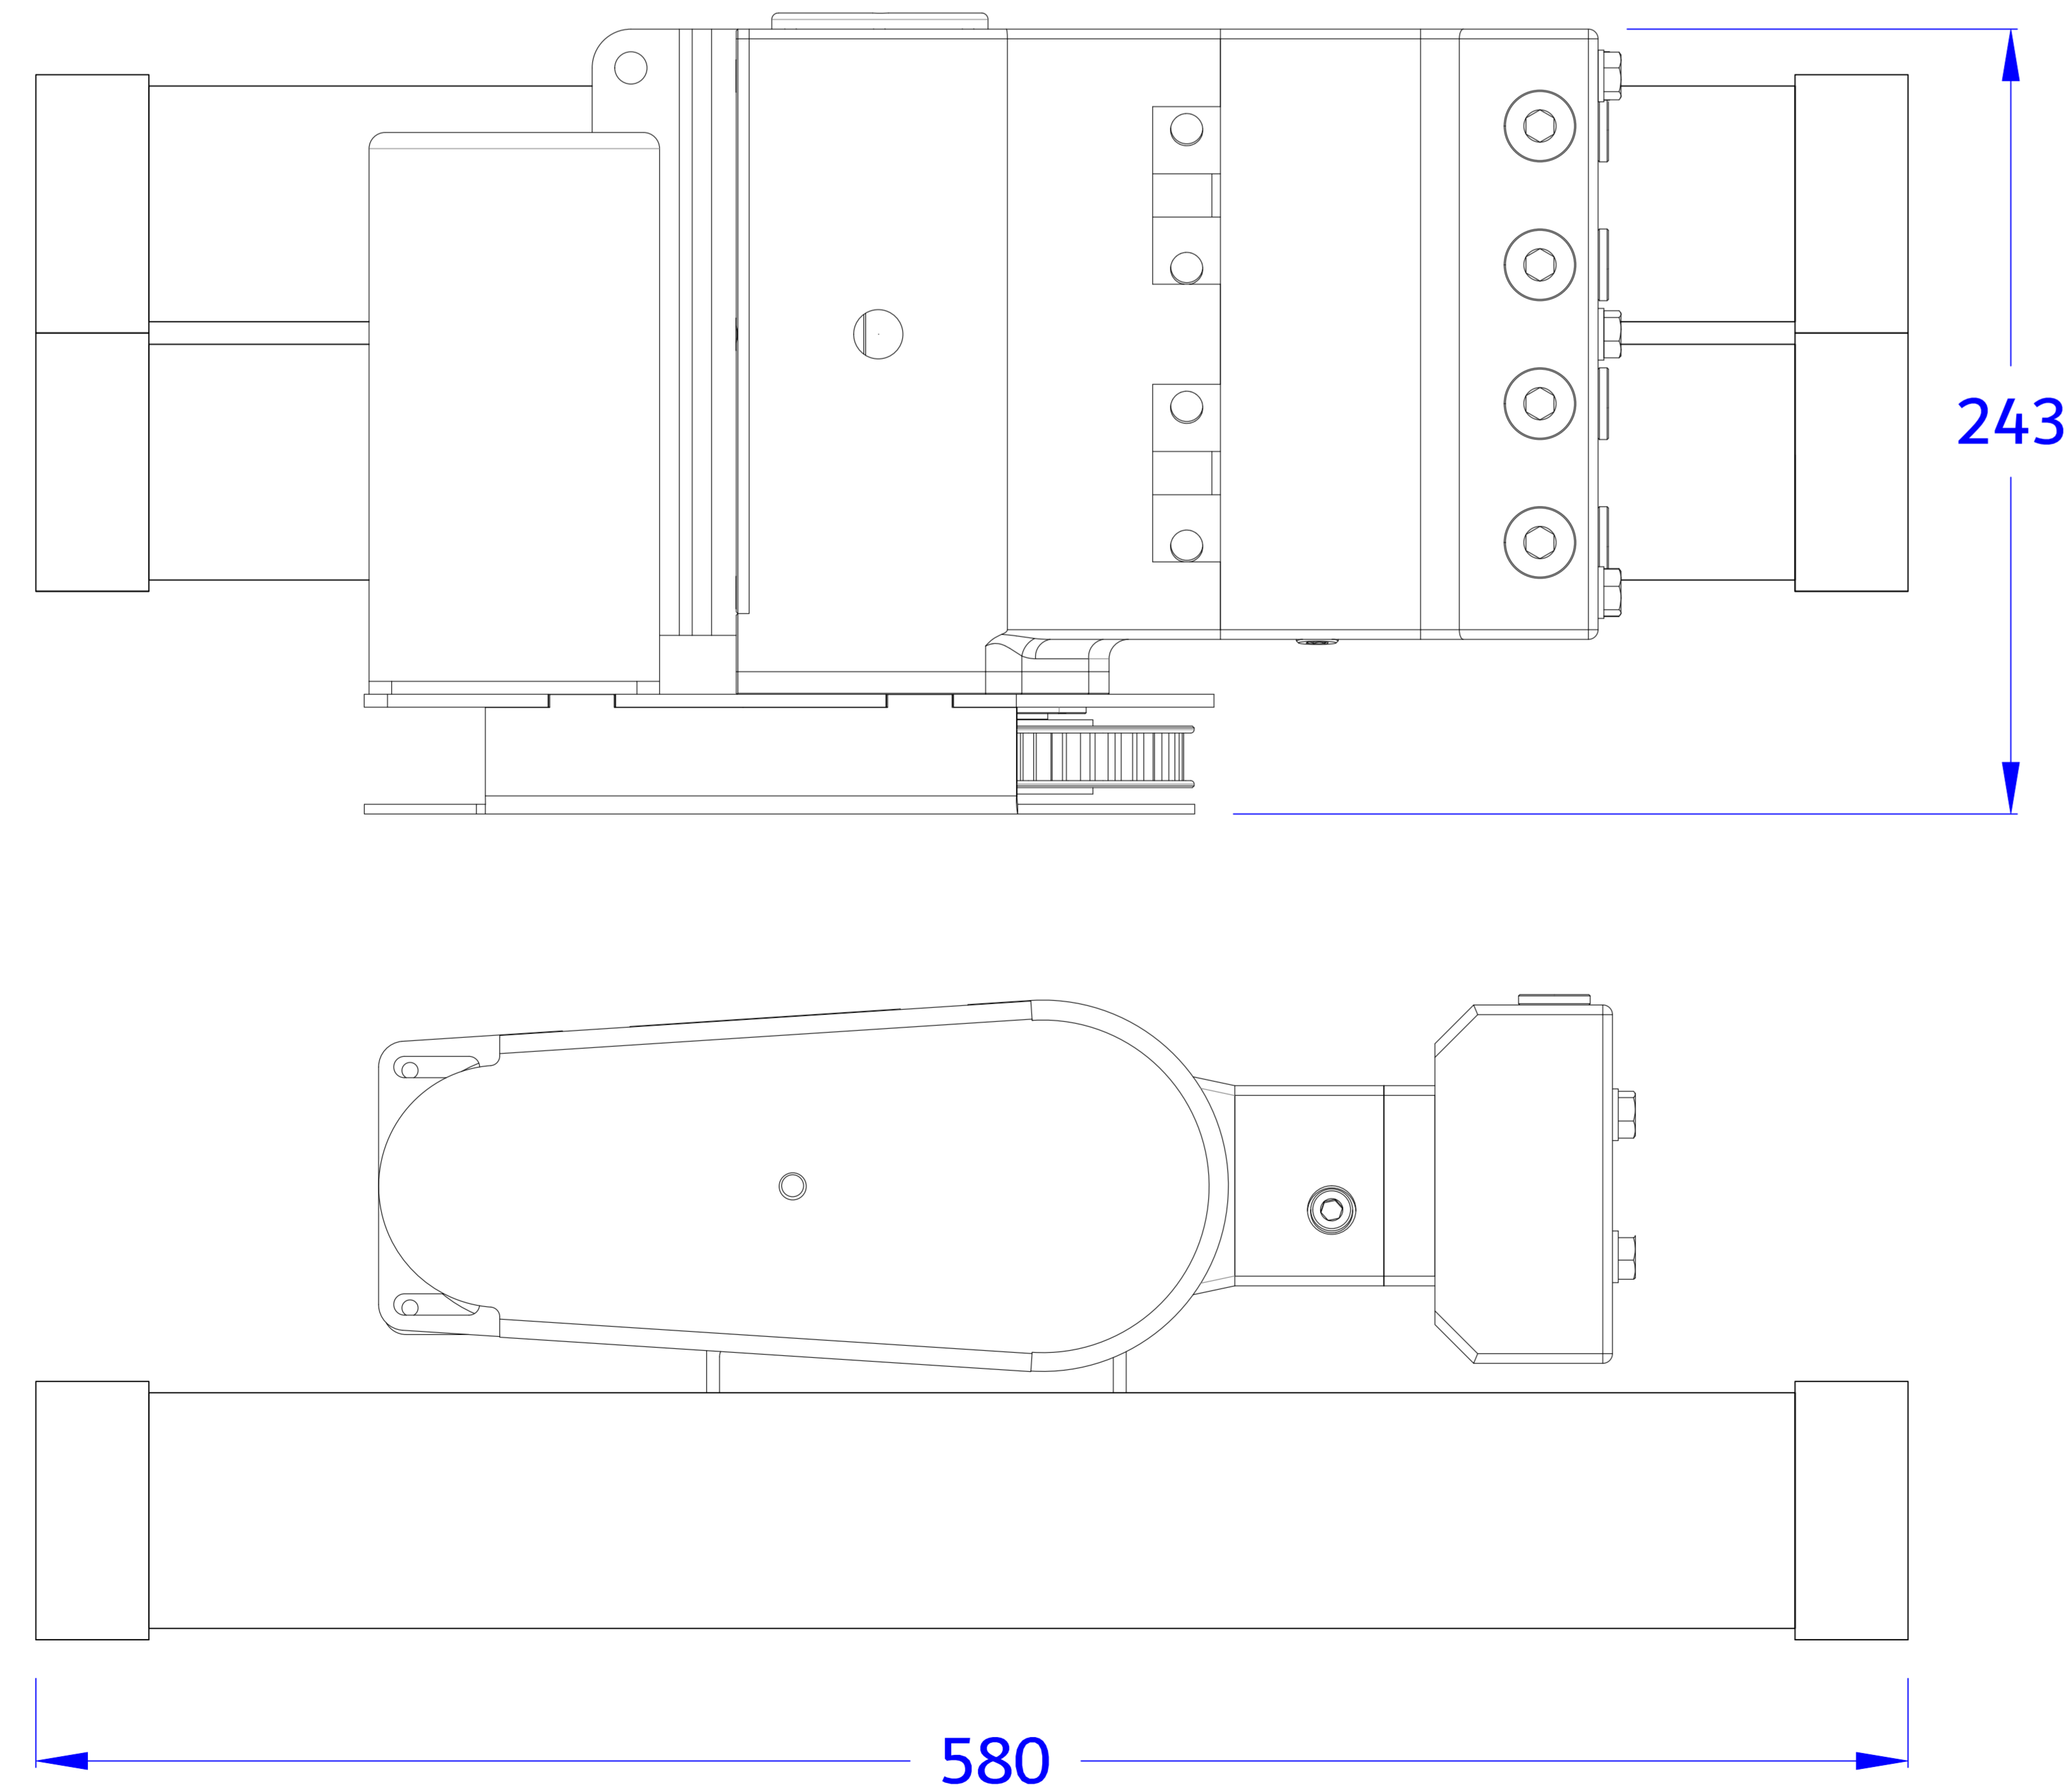

PUMP MOTOR AND MEMBRANES