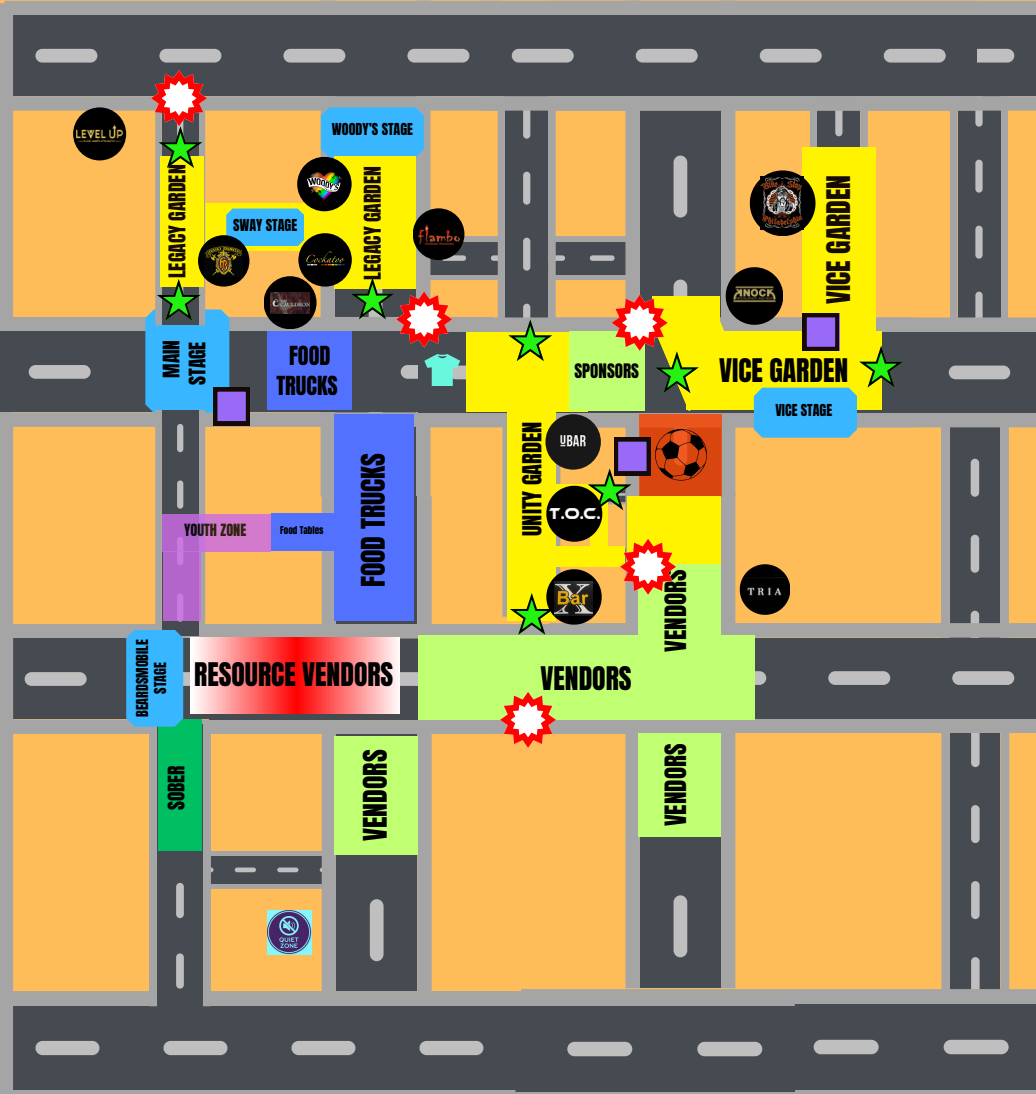

OURfest 2024

Juniper

13th St

Camac

12th St

Quince

11th St

Walnut

Locust

Spruce

Pine

Broad St

FESTIVAL MAP

LUV GARDENS

21+ WRISTBAND REQUIRED FOR ENTRY

-  RESTROOMS
-  POP WELLNESS
-  LUV GARDEN ENTRANCE
-  FESTIVAL MERCH
-  STONEWALL SPORTS ZONE
-  DECOMPRESSION ZONE

@ St. Luke's & The Epiphany