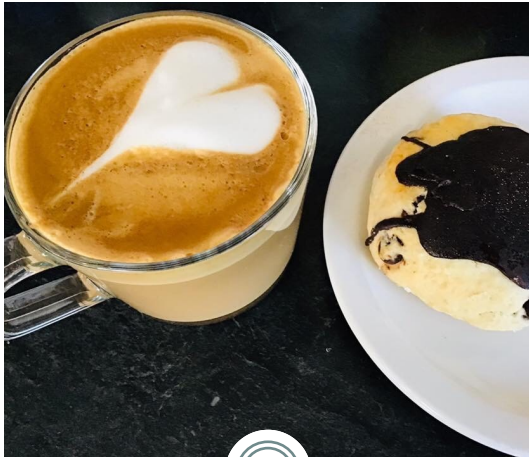

MADE FROM SCRATCH

Recently opened in January 2019, Bluebird ToGo offers a variety of finely brewed coffees, espressos, frappés, and teas. The ToGo café also serves made to order fresh fruit smoothies, scones and your favorite Bluebird iced cookies.

Still hungry? Stop by the Bluebird Bakery in Glendale's historic Village Square and enjoy our made from scratch cakes, sandwiches, salads, and pastries!

Bluebird ToGo
15 W Sharon Rd.
Glendale, Ohio 45246
Phone: 513-772-0300

Hours:
Monday-Friday 7am - 4pm
Saturday 7am - 3pm

Where
Sweet
Things
Happen

NOW OPEN!
15 W Sharon Rd
Glendale, Ohio 45246
(513) 772-0300

FRAPPE

	16 oz	20 oz
MOCHA	2.25	2.75
CARAMEL	3.75	4.25
VANIILLA	4.25	4.75

ESPRESSO

	SHORT	TALL	ICED
ESPRESSO SHOT	2.25	2.75	
CAFÉ LATTE	3.75	4.25	4.25
VANILLA LATTE	4.25	4.75	4.75
CARAMEL LATTE	4.25	4.75	4.75
CAFÉ MOCHA	4.25	4.75	4.75
WHITE MOCHA	4.25	4.75	4.75
AMERICANO	2.50	3.00	3.00
CAPPUCCINO	3.75	4.25	
MACCHIATO	3.75	4.25	