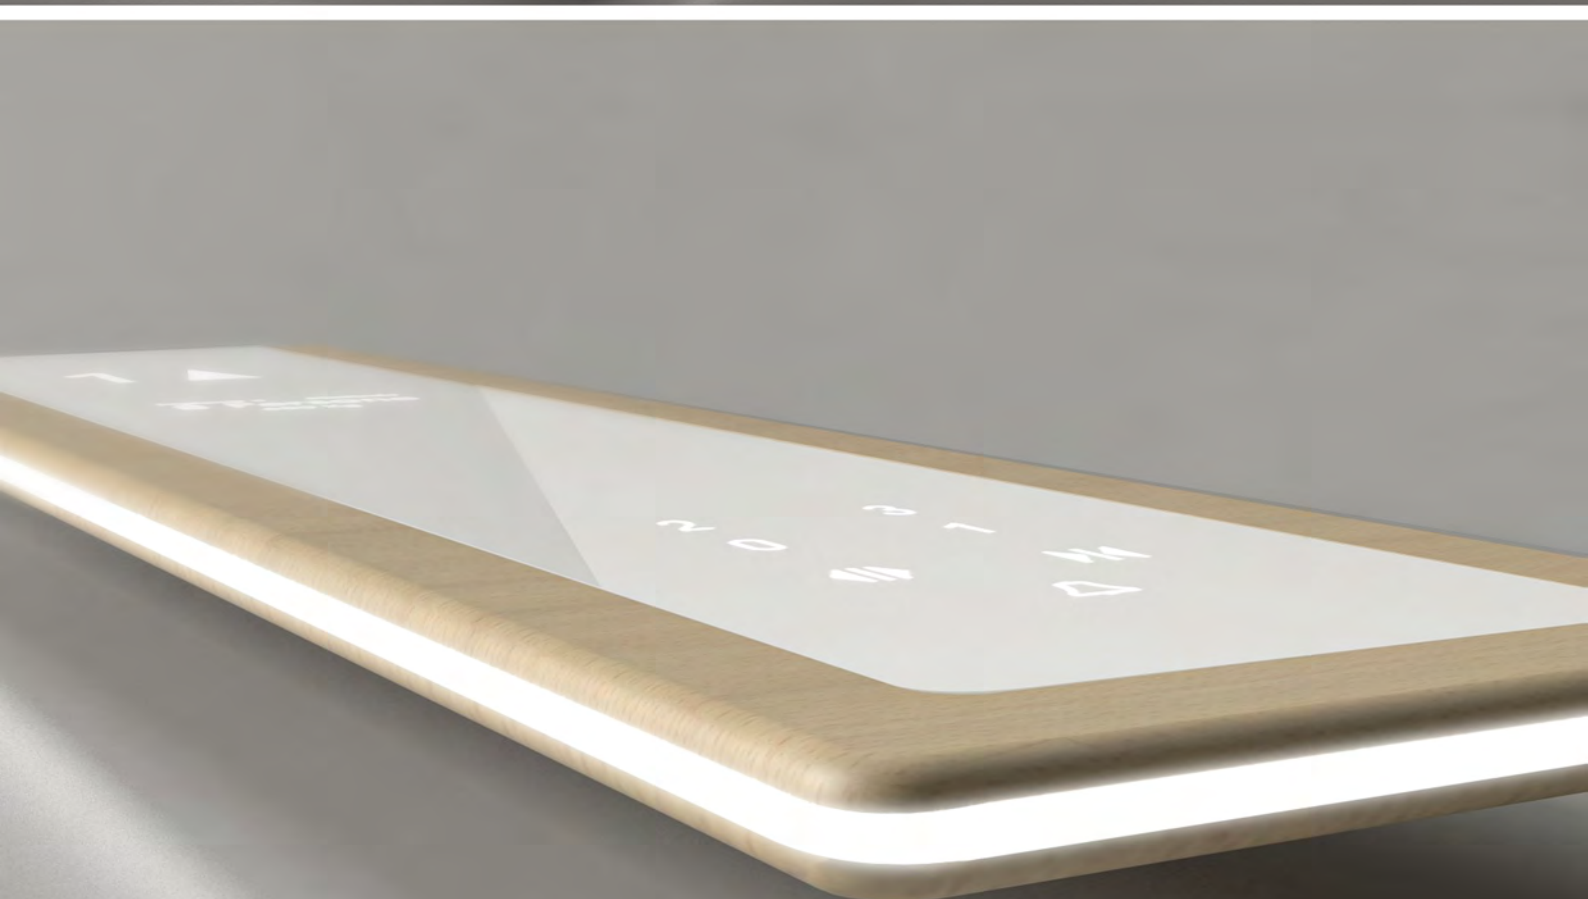

Vega exclusive manufacture, detail | Design Giacomo Ortenzi

2▲

1 2
3 4
◇ ✖
∩

2

1 2
3 4
◇ ×
0

BRICK TOUCH | The winner of Good Design Award (Chicago)

SHELL | Wood Touch | by Benediccta Savelli

DIAMOND Concept | Designed by Davide Anzalone

THE RING | Push button like a jewel, 2010

DIAMOND LOP | Designed by Davide Anzalone

OVERVIEW | Designed by Benedicta Savelli

SKY | Designed by Benedicita Savelli

MARBLE TOUCH | Designed by Davide Anzalone