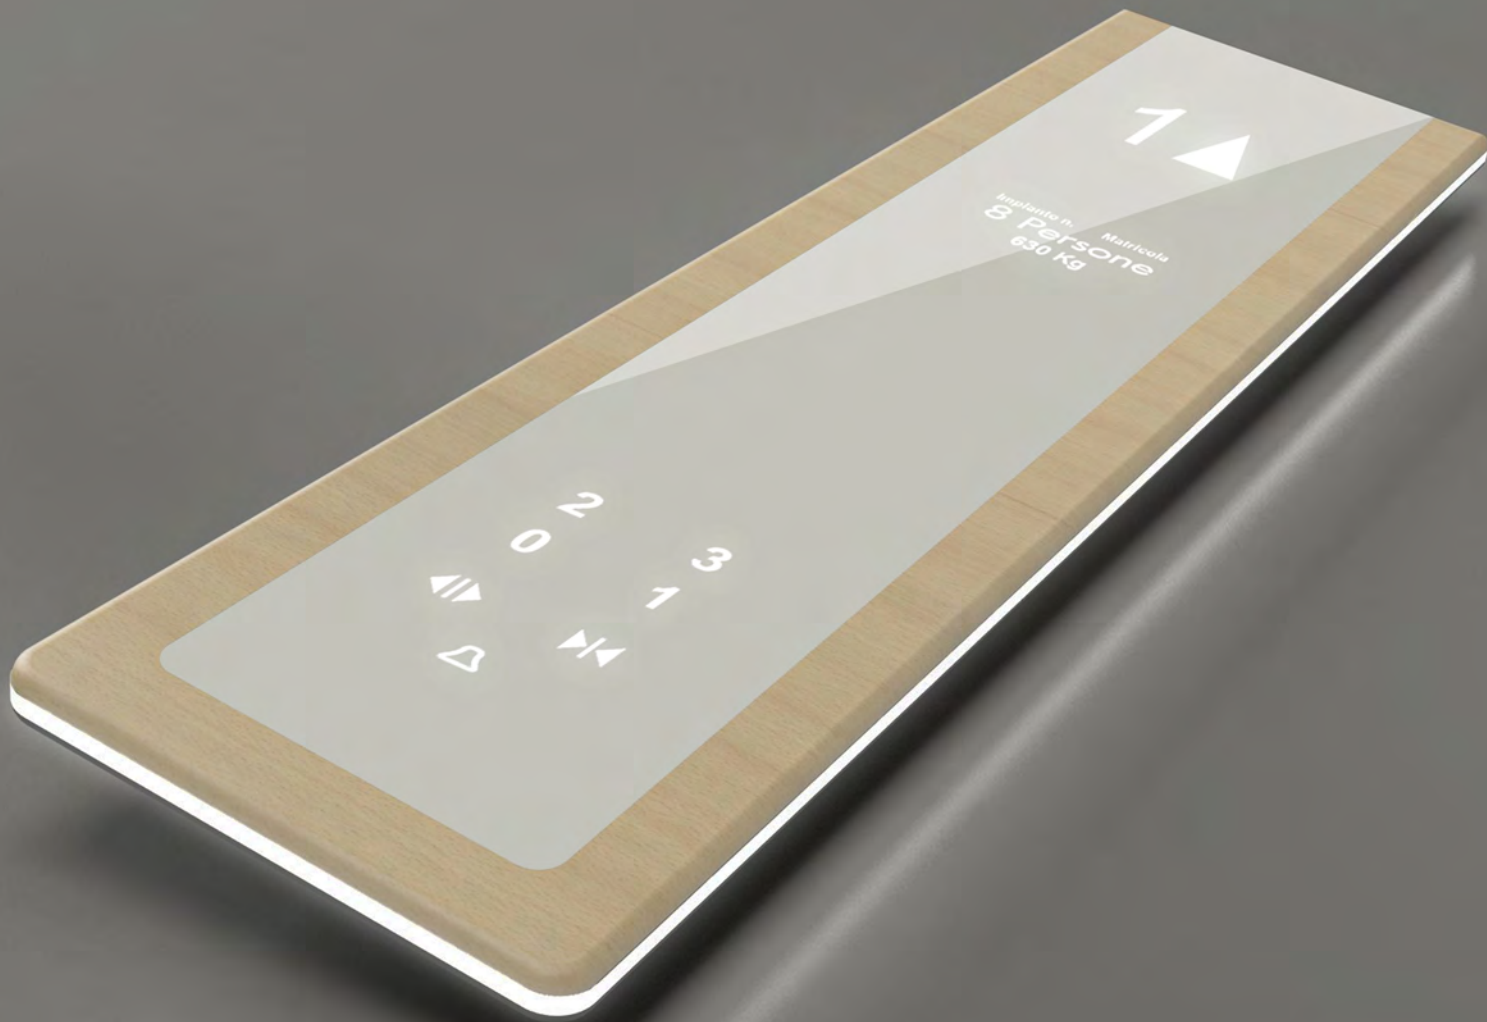

Vega exclusive manufacture, detail | Design Giacomo Ortenzi

2▲

1 2
3 4
◇ ✖
∩

2

1 2
3 4
◇ ×
0

BRICK TOUCH | The winner of Good Design Award (Chicago)

SHELL | Wood Touch | by Benediccta Savelli

DIAMOND Concept | Designed by Davide Anzalone

THE RING | Push button like a jewel, 2010

DIAMOND LOP | Designed by Davide Anzalone

OVERVIEW | Designed by Benedicta Savelli

SKY | Designed by Benedicita Savelli

MARBLE TOUCH | Designed by Davide Anzalone