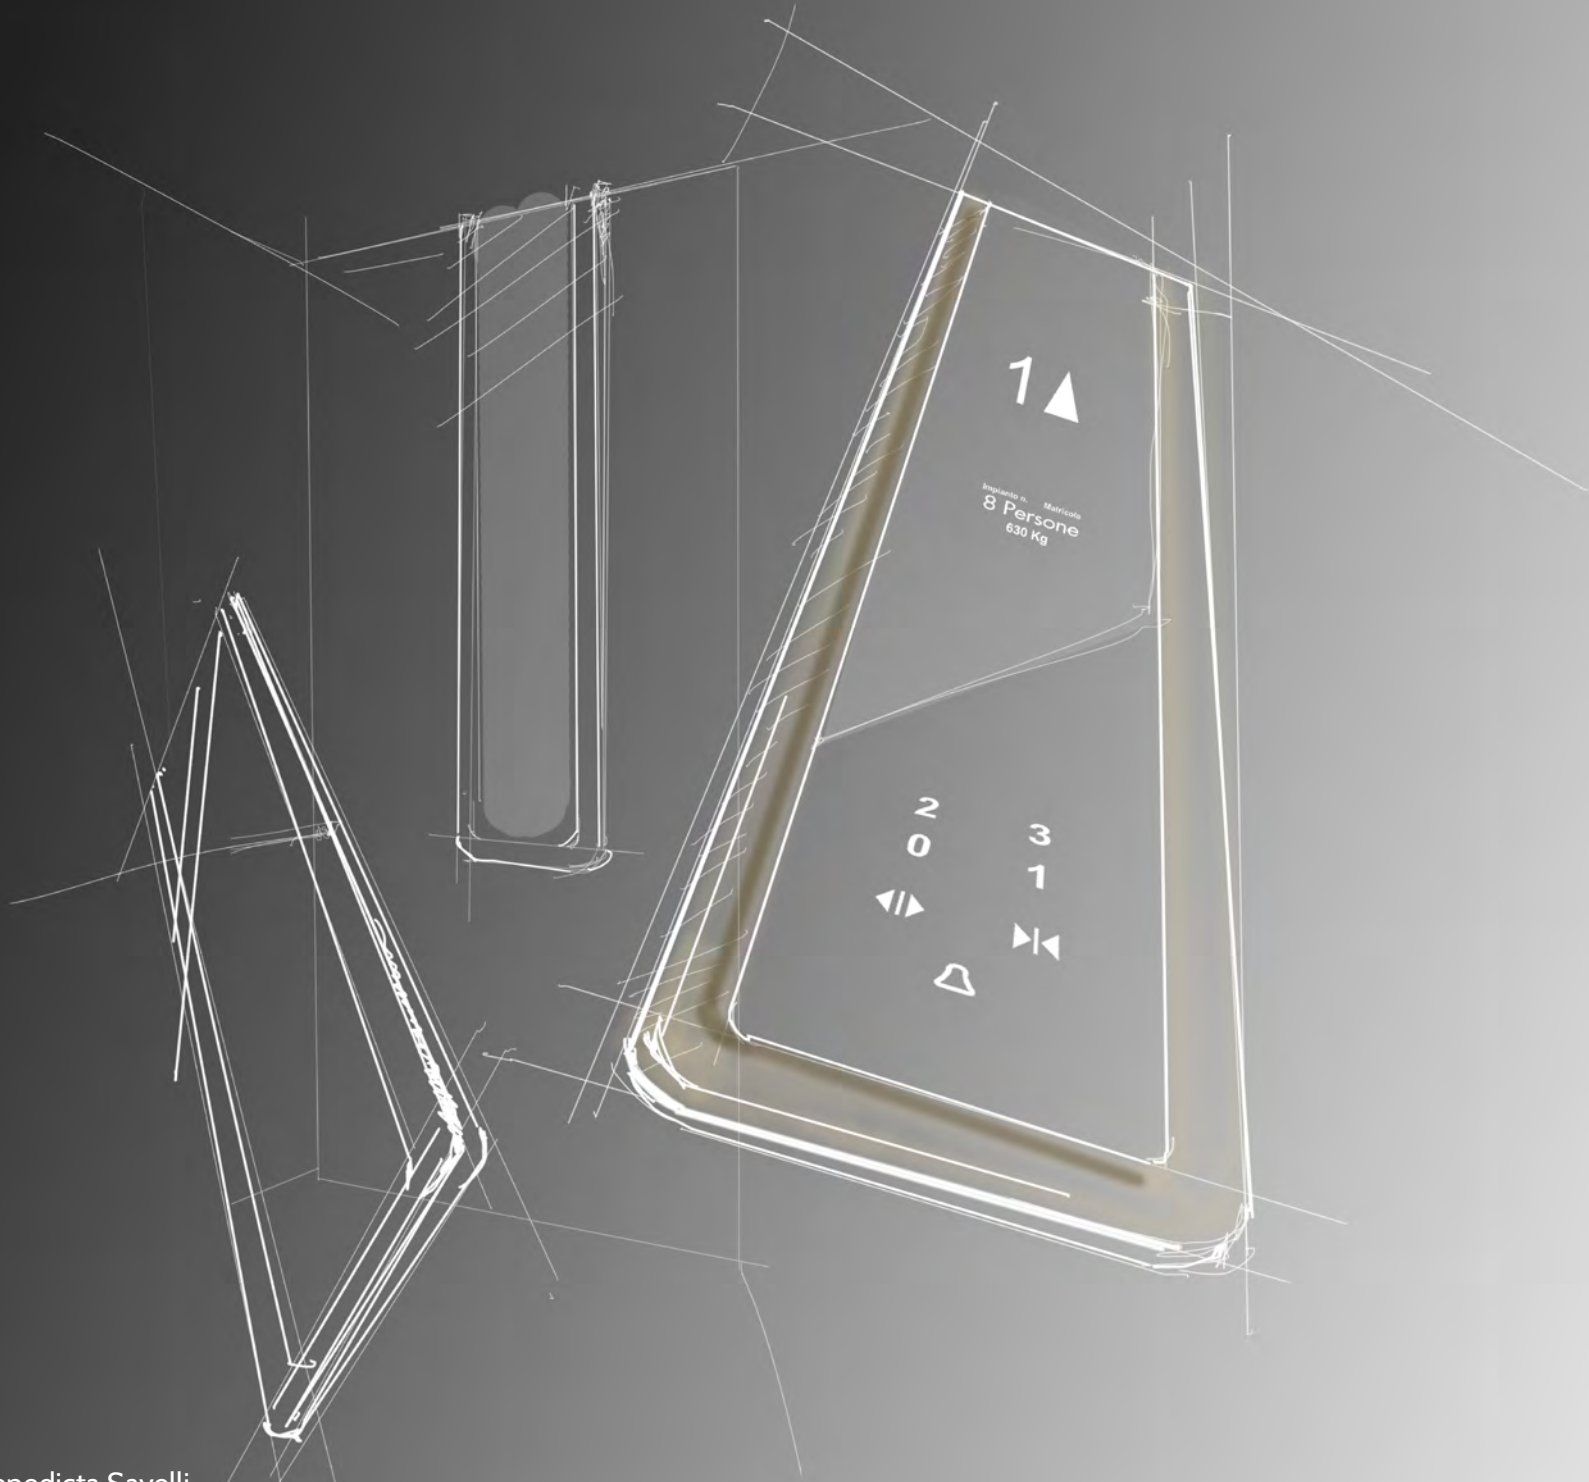

Vega exclusive manufacture, detail | Design Giacomo Ortenzi

2▲

1 2
3 4
◇ ✖
∩

2

1 2
3 4
◇ ×
0

BRICK TOUCH | The winner of Good Design Award (Chicago)

SHELL | Wood Touch | by Benediccta Savelli

DIAMOND Concept | Designed by Davide Anzalone