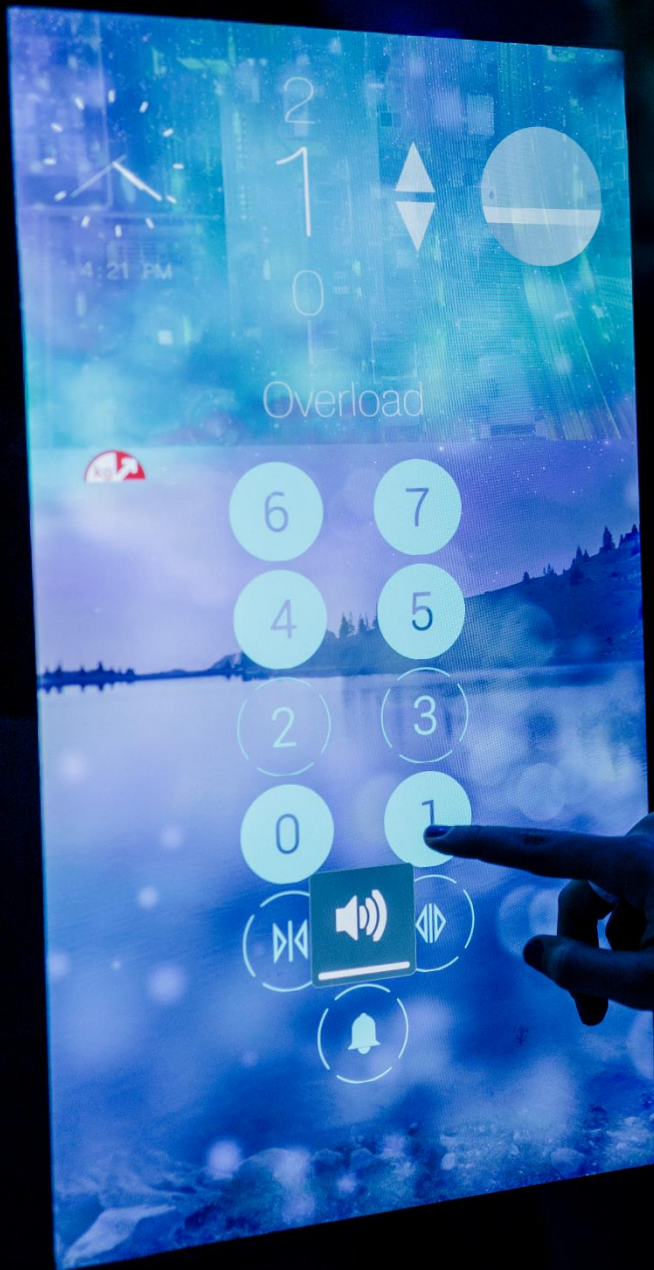

R Glass
ROYAL GLASS

PRODOTTO
DALLA
VEGA
ELETTRONICA

AS

www.vegaelettronica.it

19 Apr 2019
15:01
320 Kg 4 Pers

2▲

SCORRIMENTO NEWS

VEGA

0000000000

6 7
4 5
2 3
0 1

⏻ ⚠ ⏪

Mirror display | Designed by Davide Anzalone

Mirror display | Designed by Davide Anzalone

19 Apr 2019
15:21
320 kg 4 Pers

2▲

SCORRIMENTO NEWS

VEGA

Destination dispatch panel |
Designed by Davide Anzalone

Venice Light Lop | Designed by Davide Anzalone

Venice Light Lop | Designed by Davide Anzalone

Venice Light Column | Designed by Davide Anzalone

GALAXY | display sospeso |
Designed by Davide Anzalone

Venice Mirror | Designed by Davide Anzalone

Venice White | Designed by Davide Anzalone

19

03

17

3

VEGA LAB