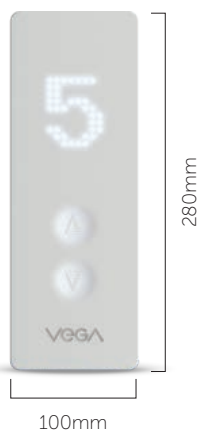

PEW Electrical
Distributors

Operating Panels

VEGA[®]
ITALIAN STYLE FOR LIFTS

BRICK TOUCH

Ergonomic, translucent Corian® Dupont™ fixture with touch technology.

MAIN FEATURES

- Corian® Dupont™ car and landing operating panel.
- Supporting plate and box in galvanized steel sheet.
- Automatic hidden fixing with safety screw for Lop's.
- Hidden fixing with opening hinge for Cop's.
- Suitable for DMX601/602/603 (led display) position indicator.
- Suitable for touch push buttons in white (PUL900) and red/blue (PUL901).
- Engraved push buttons' legend.
- Backlit / engraved logos and text on demand.
- Available in customizable models.