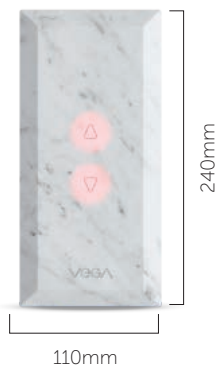

PEW Electrical
Distributors

Operating Panels

VEGA[®]
ITALIAN STYLE FOR LIFTS

MARBLE TOUCH

Marble fixture with touch technology.

MAIN FEATURES

- Car and landing operating panel in Carrara or Crystalline White marble unit.
- Supporting plate and box in galvanized steel sheet.
- Automatic hidden fixing with safety screw for Lop's.
- Hidden fixing with opening hinge for Cop's.
- Suitable for DMX601/602/603 (led display) position indicator.
- Suitable for touch push buttons in white (PUL900) and red/blue (PUL901).
- Engraved push buttons' legend.
- Backlit / engraved logos and text on demand.
- Available in customizable models.