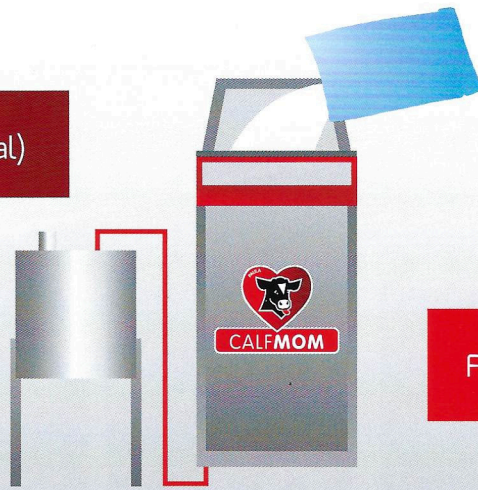

Even more fun in details!

CALFMOM Paula

May we present: the "better" PAULA.
Sensible improvements in details make
it the even better choice.

- New teat box with more room
for teaching the calves
- Fully automatic
teat cleaning
- Drinking station
with swing door
- New drinking station
- New aerial

Compact, frost-resistant feeder made of stainless steel

No hoses or lines outside the housing

Whole milk feeding (optional)

Feeding with CMR (standard)

Feeding options

A combination of whole milk and CMR from 0 to 100% is possible (i.e. 40% whole milk / 60% CMR)

New housing

Easy teaching of calves thanks to more room in the housing.

New station boards | New aerial

Aerial on side for ear tag and collar recognition.

Fully automatic teat cleaning – Interruption of the pathogen transmission from one calf to the other via the teat.

Swing door drinking station

Feed two different groups with just one station.