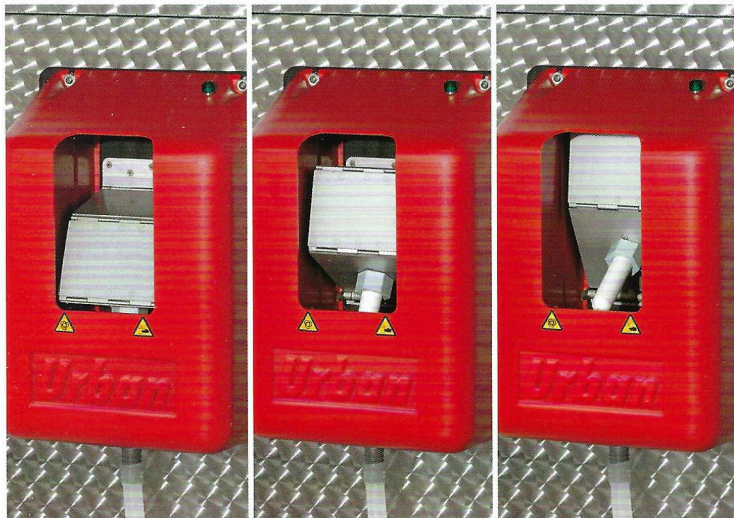

Even more fun in details!

CALFMOM Paula

May we present: the "better" PAULA.
Sensible improvements in details make
it the even better choice.

- New teat box with more room
for teaching the calves
- Fully automatic
teat cleaning
- Drinking station
with swing door
- New drinking station
- New aerial

Compact, frost-resistant feeder made of stainless steel

No hoses or lines outside the housing

Whole milk feeding (optional)

Feeding with CMR (standard)

Feeding options

A combination of whole milk and CMR from 0 to 100% is possible (i.e. 40% whole milk / 60% CMR)

New housing

Easy teaching of calves thanks to more room in the housing.

New station boards | New aerial

Aerial on side for ear tag and collar recognition.

Fully automatic teat cleaning – Interruption of the pathogen transmission from one calf to the other via the teat.

Swing door drinking station

Feed two different groups with just one station.