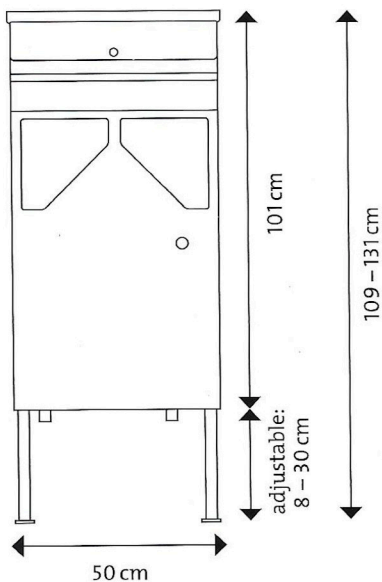

Compact, frost-resistant feeder made of stainless steel

No hoses or lines outside the housing

Whole milk feeding (optional)

Feeding with CMR (standard)

Feeding options

A combination of whole milk and CMR from 0 to 100% is possible (i.e. 40% whole milk / 60% CMR)