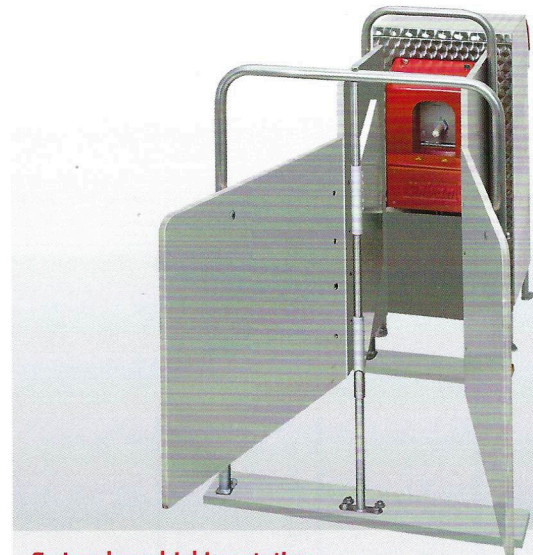

Even more fun in details!

CALFMOM Paula

May we present: the "better" PAULA.
Sensible improvements in details make
it the even better choice.

- New teat box with more room
for teaching the calves
- Fully automatic
teat cleaning
- Drinking station
with swing door
- New drinking station
- New aerial

Compact, frost-resistant feeder made of stainless steel

No hoses or lines outside the housing

Whole milk feeding (optional)

Feeding with CMR (standard)

Feeding options

A combination of whole milk and CMR from 0 to 100% is possible (i.e. 40% whole milk / 60% CMR)

New housing

Easy teaching of calves thanks to more room in the housing.

New station boards | New aerial

Aerial on side for ear tag and collar recognition.

Fully automatic teat cleaning – Interruption of the pathogen transmission from one calf to the other via the teat.

Swing door drinking station

Feed two different groups with just one station.