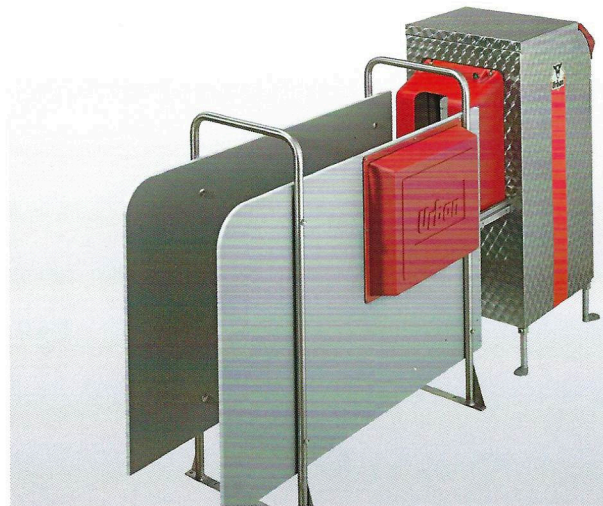

Even more fun in details!

CALFMOM Paula

May we present: the "better" PAULA.
Sensible improvements in details make
it the even better choice.

- New teat box with more room
for teaching the calves
- Fully automatic
teat cleaning
- Drinking station
with swing door
- New drinking station
- New aerial

Compact, frost-resistant feeder made of stainless steel

No hoses or lines outside the housing

Whole milk feeding (optional)

Feeding with CMR (standard)

Feeding options

A combination of whole milk and CMR from 0 to 100% is possible (i.e. 40% whole milk / 60% CMR)

New housing

Easy teaching of calves thanks to more room in the housing.

New station boards | New aerial

Aerial on side for ear tag and collar recognition.

Fully automatic teat cleaning – Interruption of the pathogen transmission from one calf to the other via the teat.

Swing door drinking station

Feed two different groups with just one station.