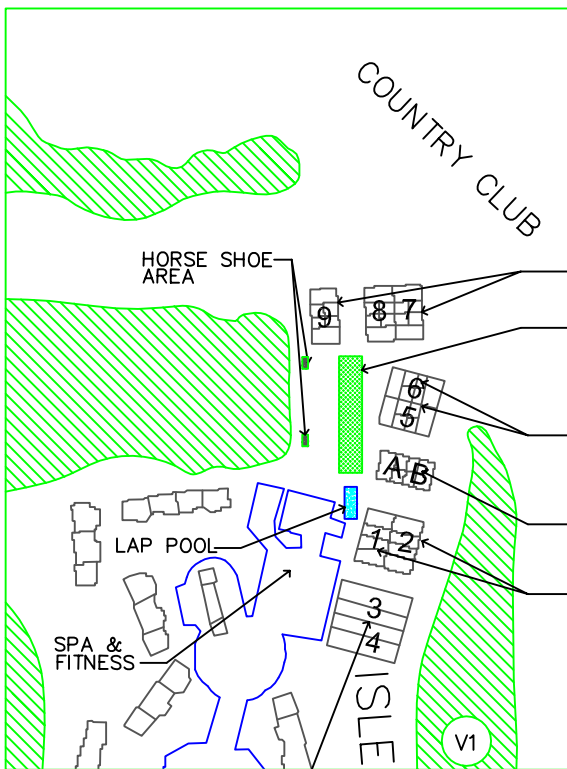

SPA & FITNESS LOCATIONS

LEGEND:

- V1 VISTA COURSE
- C1 CIELO COURSE
- L1 LAGOS COURSE
- DIRECTION OF PATH
- GOLF COURSE
- LAKE
- POOL'S W/ #
- LAP POOL
- GOLF COURSE / POOL BATHROOMS

51

SHEET TITLE
 SITE PLAN
 DRAWN
 E.A.V.
 CHECKED
 E.A.V.
 DATE
 APRIL 11 2012
 SCALE
 N.T.S.
 JOB NAME
 DESERT PRINCESS
 SHEET

DESERT PRINCESS COUNTRY CLUB
 28-211 DESERT PRINCESS DRIVE
 CATHEDRAL CITY, CA 92234

REVISIONS
 E.A.V.
 DATE
 4.11.12

E.A.V. DESIGN
 DESIGN CONSULTANT
 77-917 WILDCAT DR.
 BERMUDA DUNES, CA 92211
 PHONE # (760) 587-5217