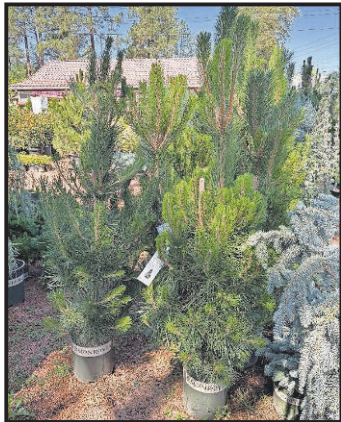

PLANT FAIR NURSERY

THE BEST
QUALITY,
VARIETY &
ADVICE

AUSTRIAN PINE

A handsome tree with dense branches, tolerates poor soil and harsh weather. Largest in our area is about 25ft tall and 12ft wide. Best Pine for Rim Country.

\$79⁹⁹
#5 POT

Larger sizes available

WEeping WILLOW TREE

Long flowing branches nearly touch the ground when fully grown. Plant this tree where it can get space and water.

\$69⁹⁹
#5 POT

our shade tree area for many different trees