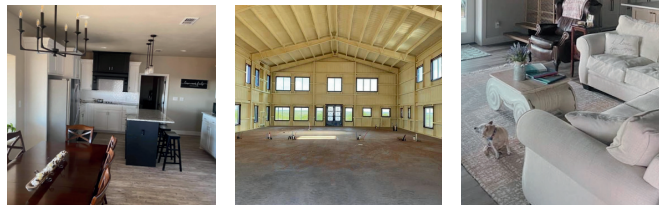

Fully Customizable

One of the most exciting aspects of building a Barndominium with **My Metal** is the freedom to design a home that perfectly suits your lifestyle. Forget the limitations of cookie-cutter homes; our Barndominiums offer a blank canvas where you can bring your dream home to life. Whether you're envisioning an open-concept living area, a spacious workshop, or a blend of both, we provide the flexibility to design every detail to your specifications. From the layout to the finishes, your Barndominium can be tailored to suit your lifestyle and preferences, all while remaining cost-effective and efficient.

Exterior Design: Classic or Contemporary—It's Up to You

The exterior of your Barndominium is just as customizable as the interior. While the iconic barn-style look is a popular choice, you have the flexibility to design an exterior that reflects your personal taste. Whether you opt for traditional barn elements, such as rustic wood finishes and metal siding, or a more contemporary facade with sleek lines and modern materials, your Barndominium can be as unique as you are. With **My Metal**, you have the power to create a home that stands out and truly feels like yours.

gomymetal.com

BARNDOMINIUMS

Your Dream Home, Reimagined. Where Rustic Charm Meets Modern Living.

Barndominiums

A Barndominium, often called a "Barndo," is a versatile structure that merges the warmth of a home with the practicality of a workshop or garage. Imagine a space where modern living meets rugged functionality—a home that is as adaptable as it is stylish. Barndominiums have evolved from their humble farm origins into a nationwide trend, offering a unique blend of comfort and utility under one roof.