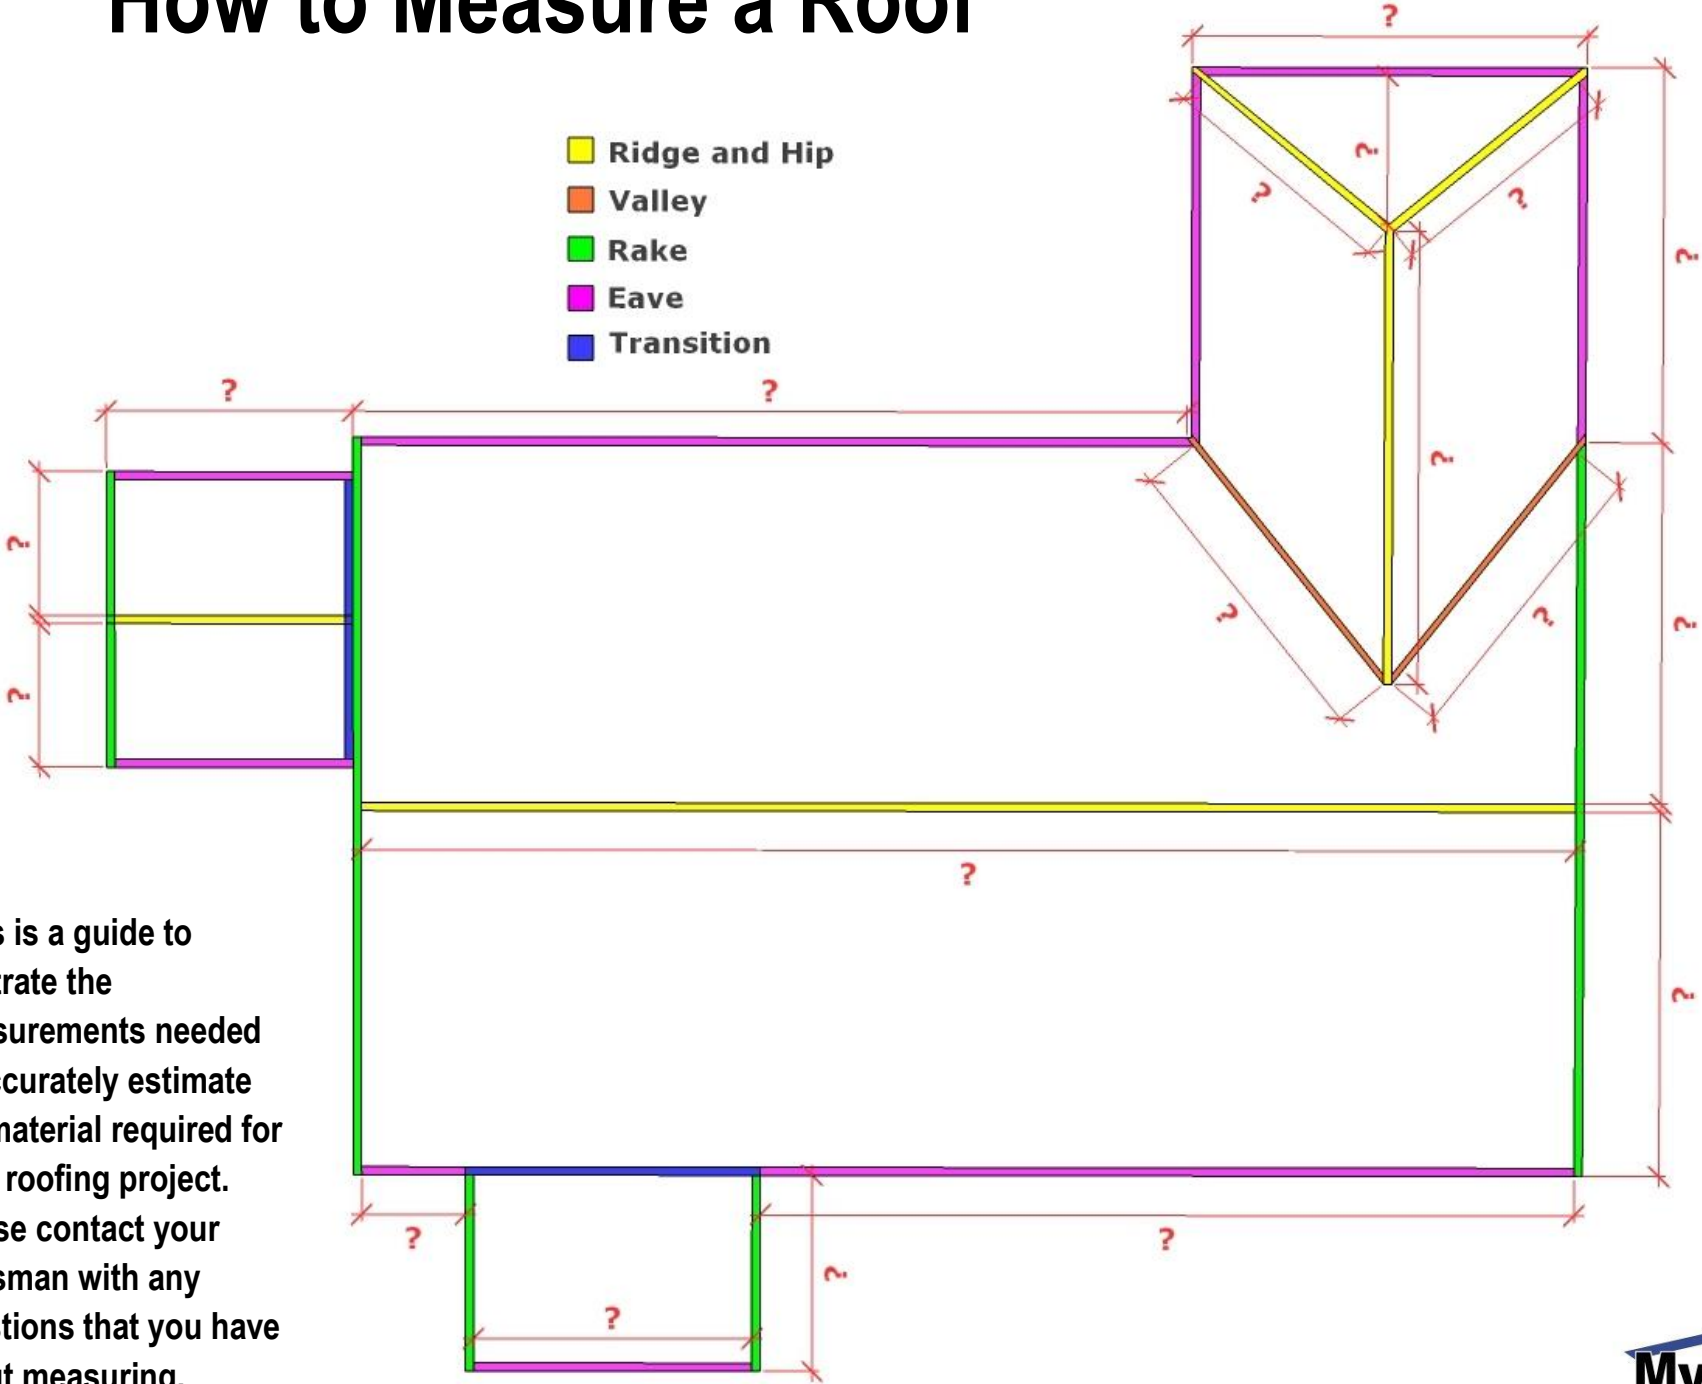

How to Measure a Roof

- Ridge and Hip
- Valley
- Rake
- Eave
- Transition

*This is a guide to illustrate the measurements needed to accurately estimate the material required for your roofing project. Please contact your salesman with any questions that you have about measuring.