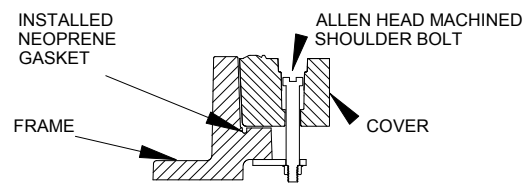

COVER SIDE

HOLE TO BOLT CLEARANCES

PADDLE LOCK FEATURE

COMPOSITE ACCESS PRODUCTS L.P. "JUST CAP THAT"
 5216 N. 26TH STREET
 MCALLEN, TX 78504
 WEBSITE: www.justcapthat.com
 (844) 344-CAP1 (2271)

Product Code **A-1BK30B4P2-C01CPGSS-VH1** 2019-08-23