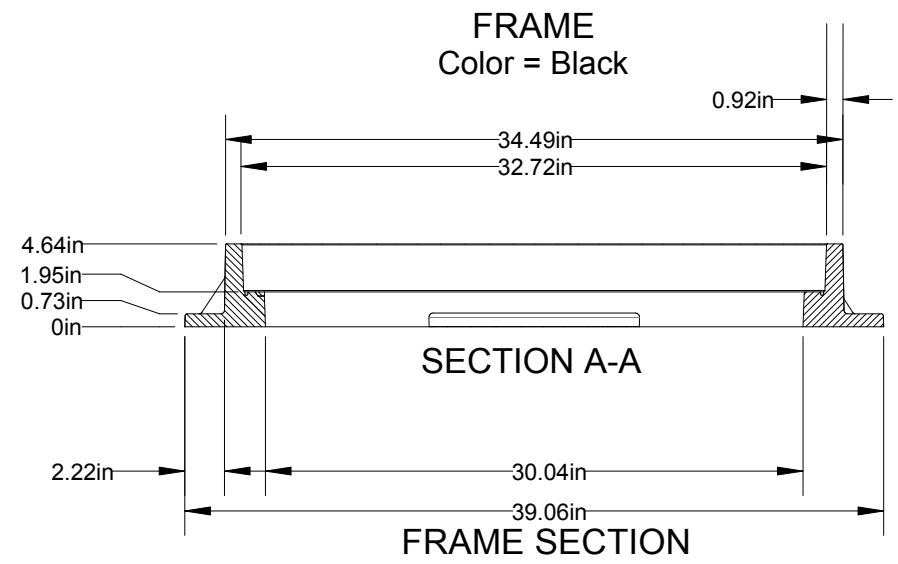

COVER SIDE

HOLE TO BOLT CLEARANCES

PADDLE LOCK FEATURE

COMPOSITE ACCESS PRODUCTS L.P. "JUST CAP THAT"
 5216 N. 26TH STREET
 MCALLEN, TX 78504
 WEBSITE: www.justcapthat.com
 (844) 344-CAP1 (2271)

Product Code **A-1BK30B4P2-C01CPGSS-VH1** 2019-08-23