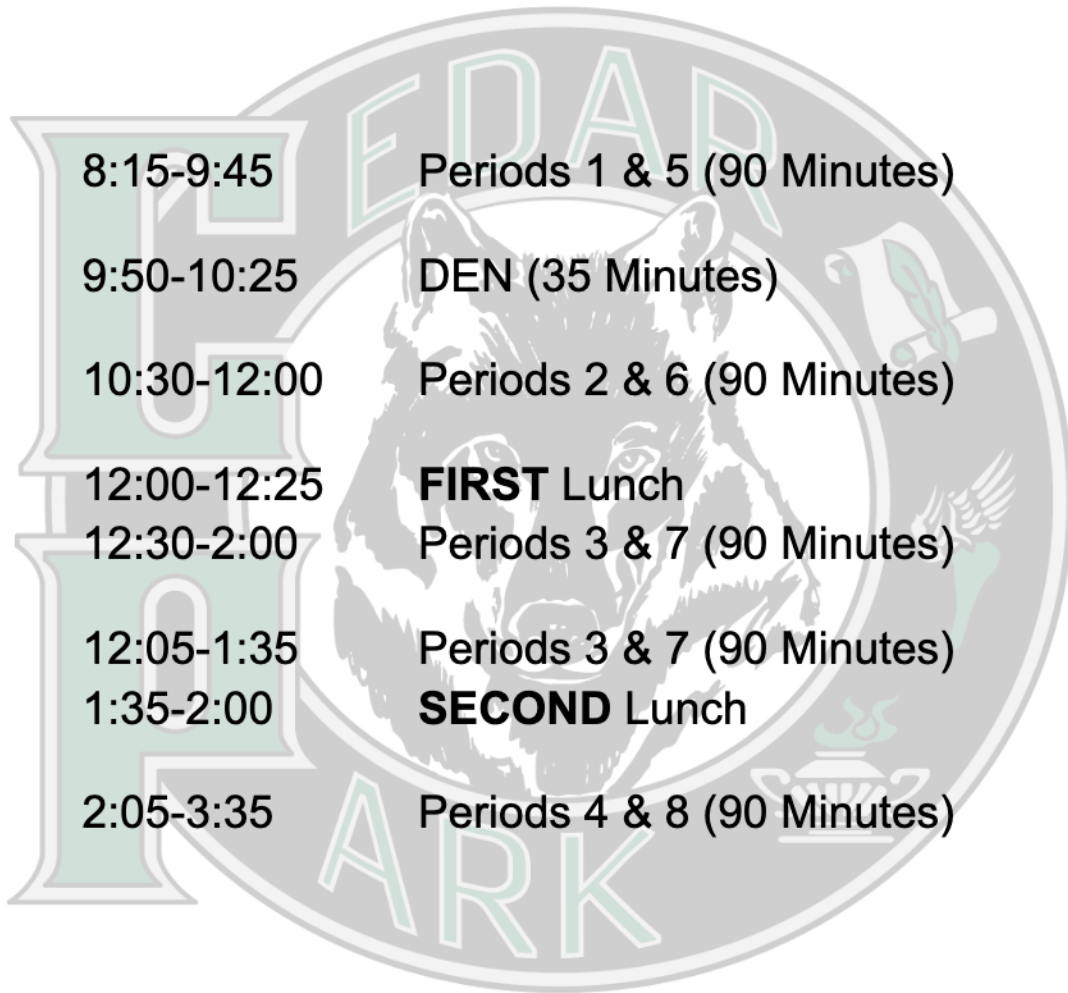

Cedar Park High School

Bell Schedule 2023-24

8:15-9:45	Periods 1 & 5 (90 Minutes)
9:50-10:25	DEN (35 Minutes)
10:30-12:00	Periods 2 & 6 (90 Minutes)
12:00-12:25	FIRST Lunch
12:30-2:00	Periods 3 & 7 (90 Minutes)
12:05-1:35	Periods 3 & 7 (90 Minutes)
1:35-2:00	SECOND Lunch
2:05-3:35	Periods 4 & 8 (90 Minutes)