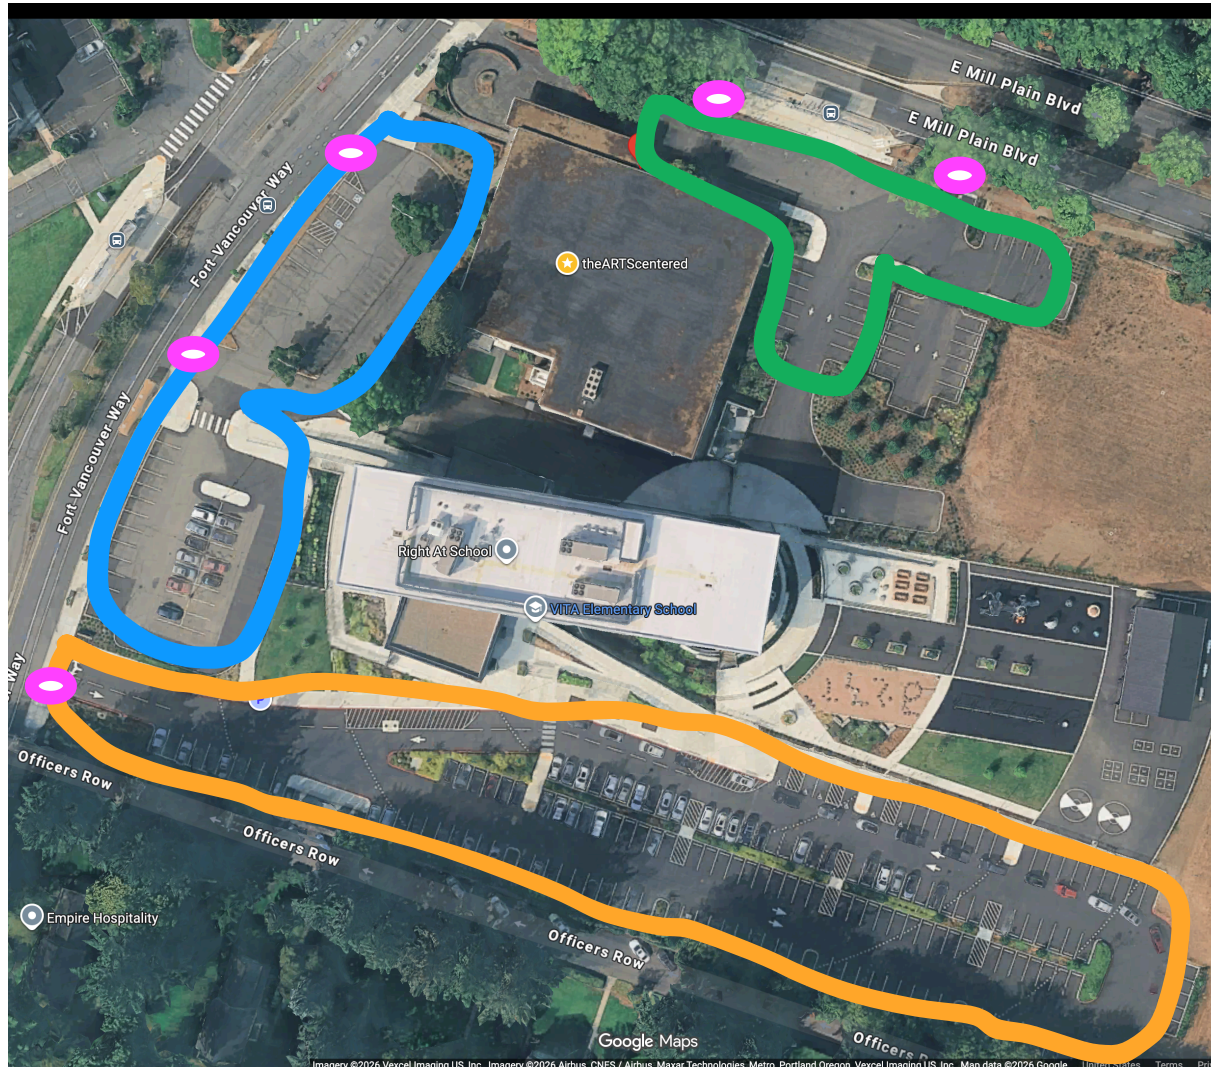

North & East lots: 32 spots

West lots:
58 spots

VITA School lot: 180 spots