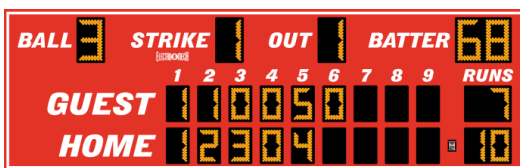

## Time Is Running Out!

If you've been dreaming of a new baseball, softball, or lacrosse scoreboard for your school for this upcoming season, then you're in luck! If you order one through us by next week then we can have them to you by the end of March! Just in time for the beginning of your season! [Call](#) or [E-mail](#) us today for a quote!

## There are lots of colors to choose from!

LX1710 Baseball/Softball

LX1700 Baseball/Softball

LX7860 Lacrosse

Or you can get one custom made to better fit your