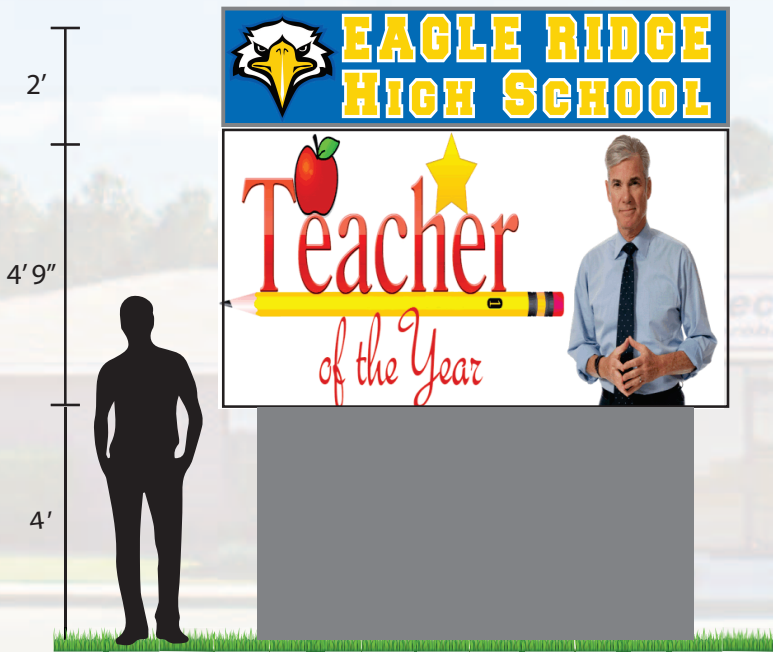

8' 8" Wide Double Faced Marquee

DF Interior Illuminated Sign
2' x 8' 8"

20mm, 72 x 132 Matrix
(4' 9" x 8' 8")

DF Message Center

7' 6" x 4' Pole Cover

3' 2" x 8' 8" Message Center

3' 11" x 8' 8" Message Center