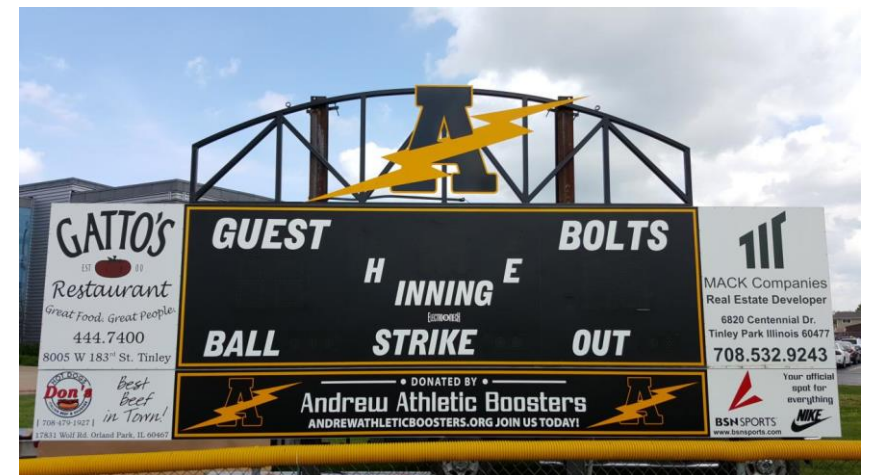

Baseball Scoreboards