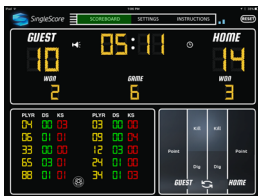

## Basketball

Swap sides for Guest and Home in one-touch area to follow play intuitively.

## Soccer

Clock-up, or -down, even select warm-up presets or time of day.

## Hockey

Add players to penalty box with a tap, syncing to game clock or not.

## Volleyball

Controlling stat panels for basketball and volleyball has never been easier.