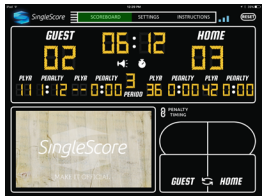

Any Device, Any Sport

Baseball / Softball

A quick swipe gesture across ball, strike or out digits reset.

Football

Open app in tablet and reveal additional dynamic control fields.

Basketball

Swap sides for Guest and Home in one-touch area to follow play intuitively.

Soccer

Clock-up, or -down, even select warm-up presets or time of day.

Hockey

Add players to penalty box with a tap, syncing to game clock or not.

Volleyball

Controlling stat panels for basketball and volleyball has never been easier.

Tennis, Lacrosse, and More...

TO ADVANCE

Tap on digit

TO CORRECT

Tap swipe down

Reach out to SingleScore or your favorite representative:

Ed Howell
Howell To Sports
Direct-856.381.8888
ed@howelltosports.com

MAKE IT OFFICIAL™
www.SingleScore.com

MAKE IT OFFICIAL™