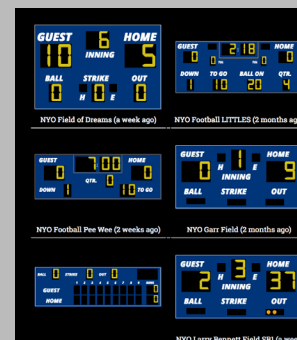

## Enjoy The Game

The game counts. Make it official. Baseball, softball, football, basketball, football, hockey and more available now in one tidy app synced via Bluetooth from your mobile device to a powered SingleScore converter.

## Sit Where You Like

Stay within Bluetooth range of your converter and sit with your fans in the stands.

Thanks for keeping the score for all to follow!

SingleScore App

## Input Team Names on App

Have you ever asked yourself who is HOME and who is GUEST? Simply change by holding down on Title and fill in your team names.

## Engage Dashboard View

Using cell or wifi connection, view and share your board individually or multiple boards in a live presentation, reviewing status of games or help run tournaments.