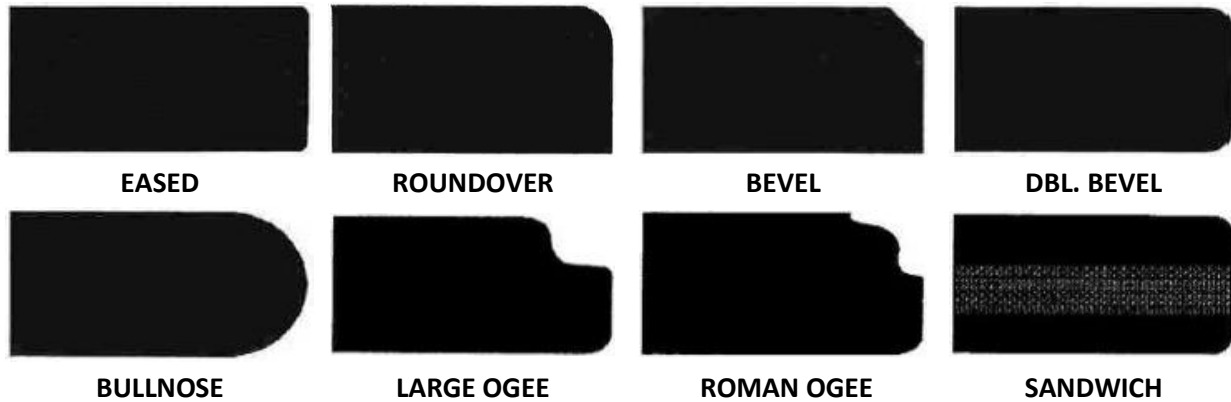

TOP LINE COMPANY

SOLID SURFACE OPTIONS

EDGE STYLES

Verify pricing and edge details with sales representative

UNDERMOUNT ACRYLIC SINKS

Featuring KARRAN SINKS

Verify pricing and sink details with sales representative; outside sink dimensions and bowl depths shown (inches); grids and strainers not included

Available in white and bisque colors. Acrylic bar, vessel and vitreous china vanity sinks available. ALPHA and KARRAN stainless steel undermount kitchen sinks also available.