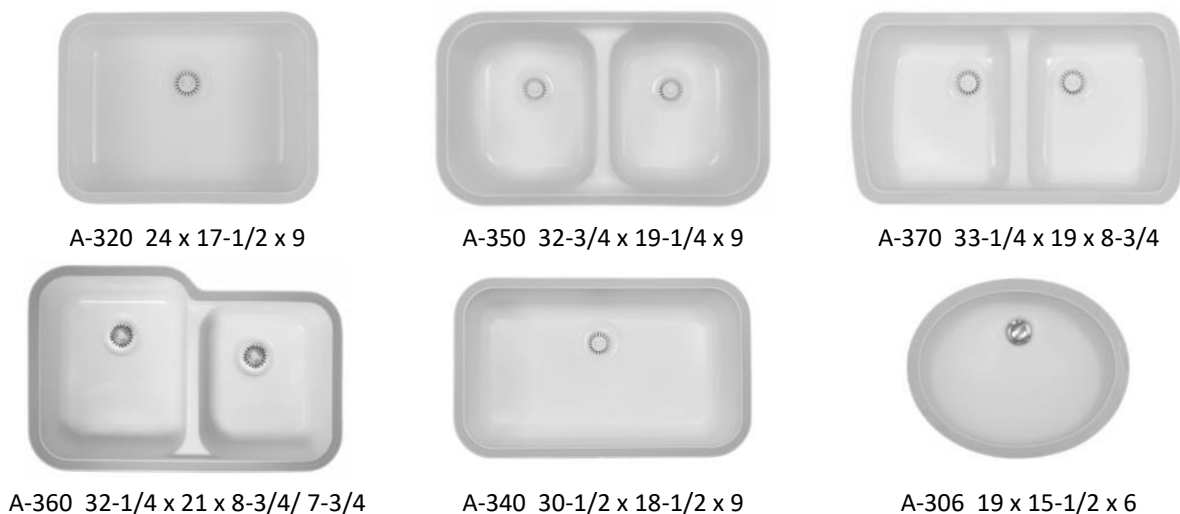

TOP LINE COMPANY

SOLID SURFACE OPTIONS

EDGE STYLES

Verify pricing and edge details with sales representative

UNDERMOUNT ACRYLIC SINKS

Featuring KARRAN SINKS

Verify pricing and sink details with sales representative; outside sink dimensions and bowl depths shown (inches); grids and strainers not included

Available in white and bisque colors. Acrylic bar, vessel and vitreous china vanity sinks available. ALPHA and KARRAN stainless steel undermount kitchen sinks also available.