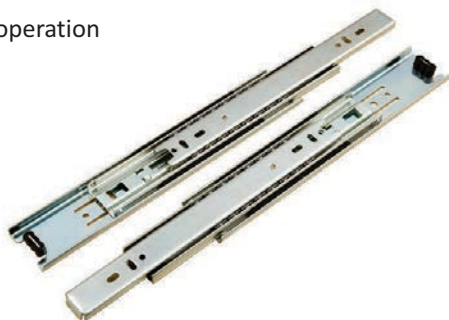

# BALL BEARING DRAW SLIDES

**NIMMI** 

**NIMMI APP**

## Features

- 45Kg load capacity
- 5 Years Guarantee
- Unique profile for smoother operation
- 48 hour salt spray tested
- Compliant to System 32
- Tested for 50,000 Cycles

Item Code	Size	Item Code	Size
NINEO10ZN	250	NINEO18ZN	450
NINEO12ZN	300	NINEO20ZN	500
NINEO14ZN	350	NINEO22ZN	550
NINEO16ZN	400	NINEO24ZN	600

## Features

- 45Kg load Capacity
- Integrated soft-closing damper
- 50,000 Cycles Tested
- Compliant to System 32
- Suitable for wire baskets
- Packed with suitable screws

Item Code	Size
NEX12ZN	300
NEX14ZN	350
NEX16ZN	400
NEX18ZN	450
NEX20ZN	500
NEX22ZN	550

## Features

- 100Kg load Capacity
- 53mm Slide width
- 50,000 Cycles Tested
- Compliant to System 32

Item Code	Size	Item Code	Size
NXL14ZN	350	NXL28ZN	700
NXL16ZN	400	NXL30ZN	750
NXL18ZN	450	NXL32ZN	800
NXL20ZN	500	NXL36ZN	900
NXL24ZN	600	NXL42ZN	1050