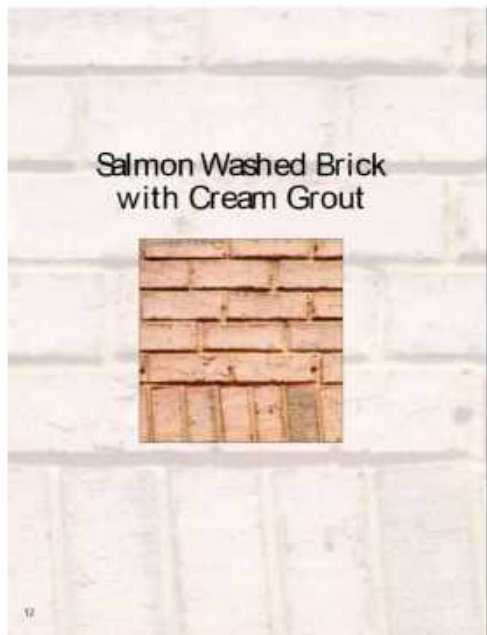

Smoky Blue SW 7604

Accent - Shutters
Front Door with
Cyberspace
Garage

Still Water SW 6223

Accent - Shutters
Front Door with
Cyberspace
Garage

Coral Island
SW6332

Front Door Option

GINA SIMS
DESIGNS

Salmon Washed Brick
with Cream Grout