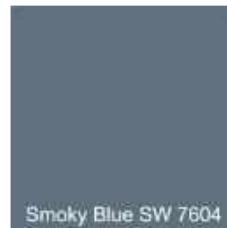

Touch of Cream
SWVS 346

Iron Ore SW 7069

Accent - Shutters
and Front Door
Garage

Smoky Blue SW 7604

Accent - Shutters
and Front Door

Still Water SW 6223

Accent - Front
Door with Iron
Ore Garage

Merlot SW 2704