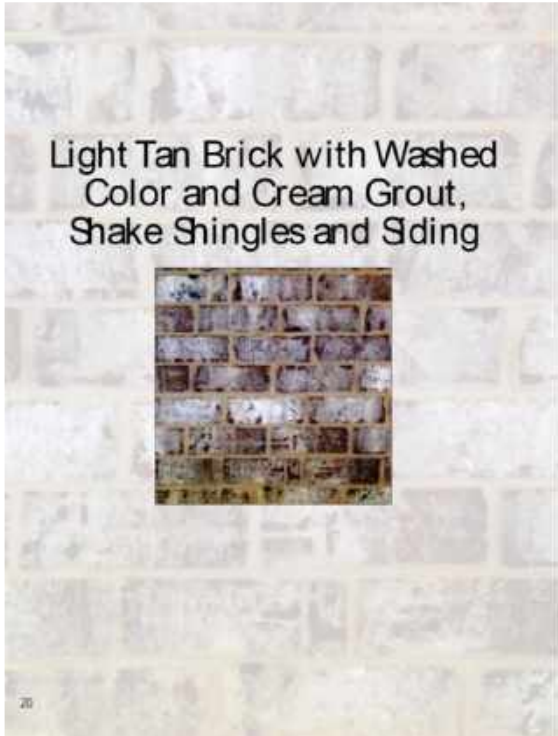

Light Tan Brick with Washed
Color and Cream Grout,
Shake Shingles and Siding