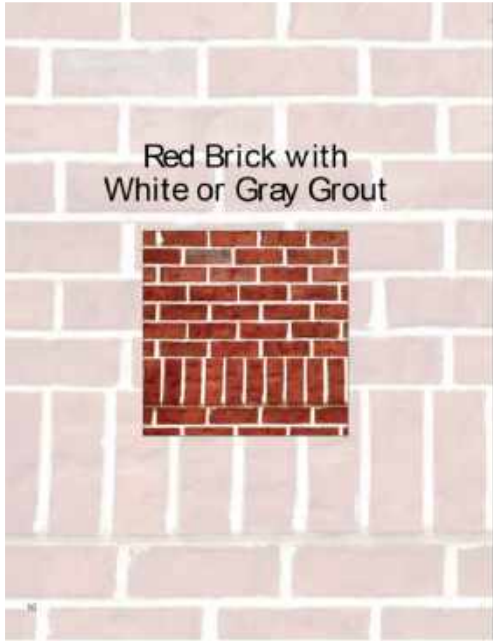

Alabaster SW 7008
Trim, Shutters,,
Garage Doors

Touch of Cream
SWVS 348