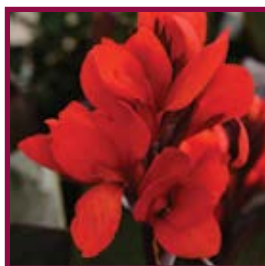

Canna Cannova® Scarlet
Canna x generalis Cannova® Scarlet
Full Sun
3-4' x 14-20"