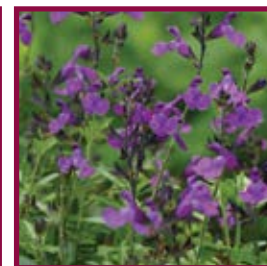

Autumn Sage Violet
Salvia greggii
Full Sun
2-3' x 2-3'