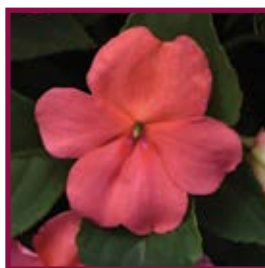

Impatiens Beacon® Coral
Impatiens walleriana Beacon® Coral
Part Shade to Shade
10-12" x 12-18"