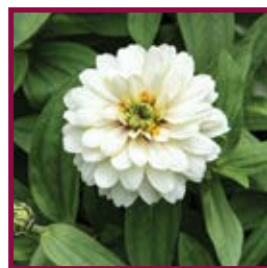

Zinnia Double Zahara™ White
Zinnia marylandica Double Zahara™ White
Full Sun
16-20" x 16-20"