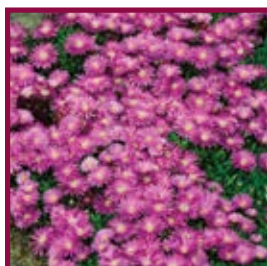

Ice Plant
Delosperma cooperi
Full Sun
3" x 18-24"