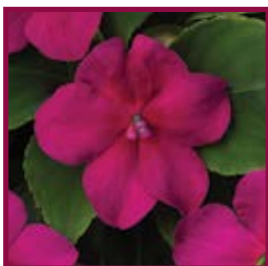

Impatiens Beacon® Coral
Impatiens walleriana Beacon® Coral
 Part Shade to Shade
 10-12" x 12-18"

Impatiens Beacon® Orange
Impatiens walleriana Beacon® Orange
 Part Shade to Shade
 10-12" x 12-18"

Impatiens Beacon® Rose
Impatiens walleriana Beacon® Rose
 Part Shade to Shade
 10-12" x 12-18"