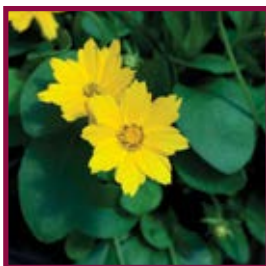

Coreopsis Mouse Ear
Coreopsis auriculata 'Nana'
Sun to Part Sun
6-10" x 8-12"