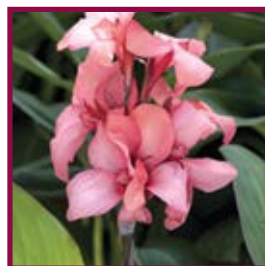

Canna Cannova® Mango
Canna x generalis Cannova® Mango
Full Sun
3-4' x 14-20"