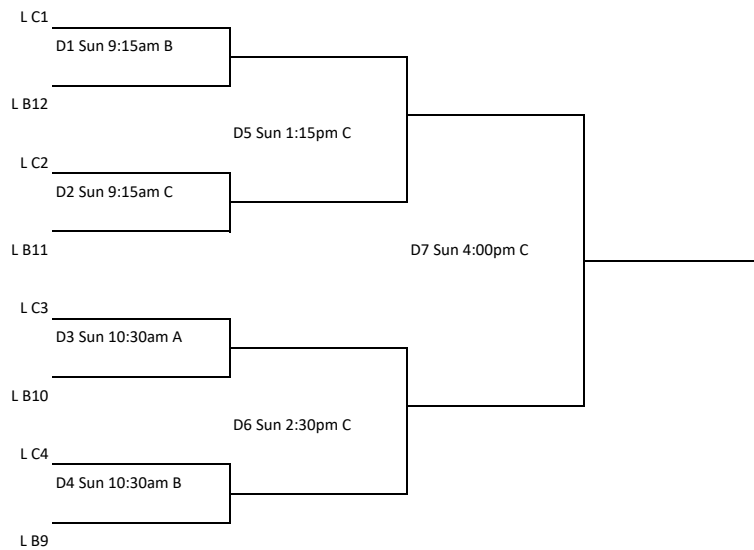

A

A Consolation

Diamond 'A' (Virginia Mitchell North)

Diamond 'B' (Virginia Mitchell South)

L A22

Diamond 'C' (CCHS High School)

B

Diamond 'A' (Virginia Mitchell North)

Diamond 'B' (Virginia Mitchell South)

Diamond 'C' (CCHS High School)

C

D

Diamond 'A' (Virginia Mitchell North)

Diamond 'B' (Virginia Mitchell South)

Diamond 'C' (CCHS High School)