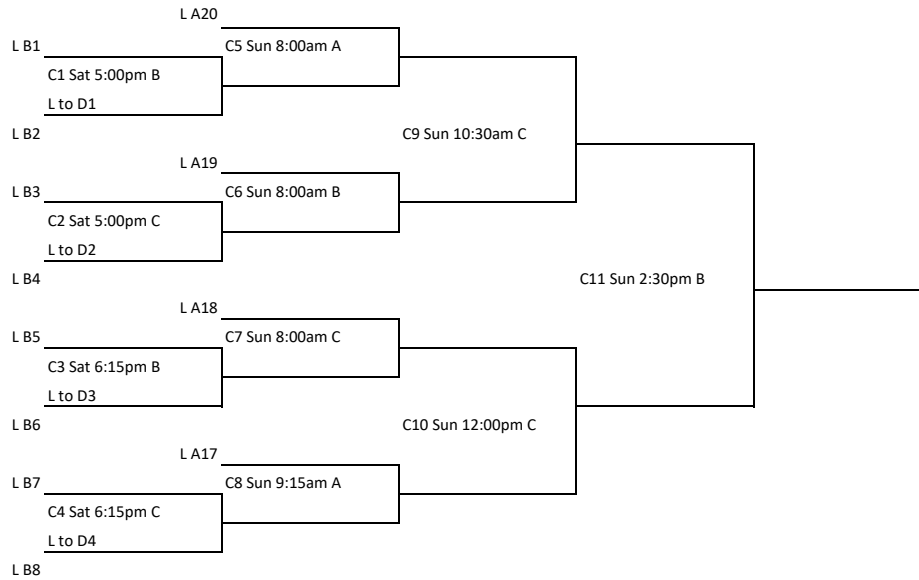

A

A Consolation

Diamond 'A' (Virginia Mitchell North)

Diamond 'B' (Virginia Mitchell South)

L A22

Diamond 'C' (CCHS High School)

B

Diamond 'A' (Virginia Mitchell North)

Diamond 'B' (Virginia Mitchell South)

Diamond 'C' (CCHS High School)

C

D

Diamond 'A' (Virginia Mitchell North)

Diamond 'B' (Virginia Mitchell South)

Diamond 'C' (CCHS High School)