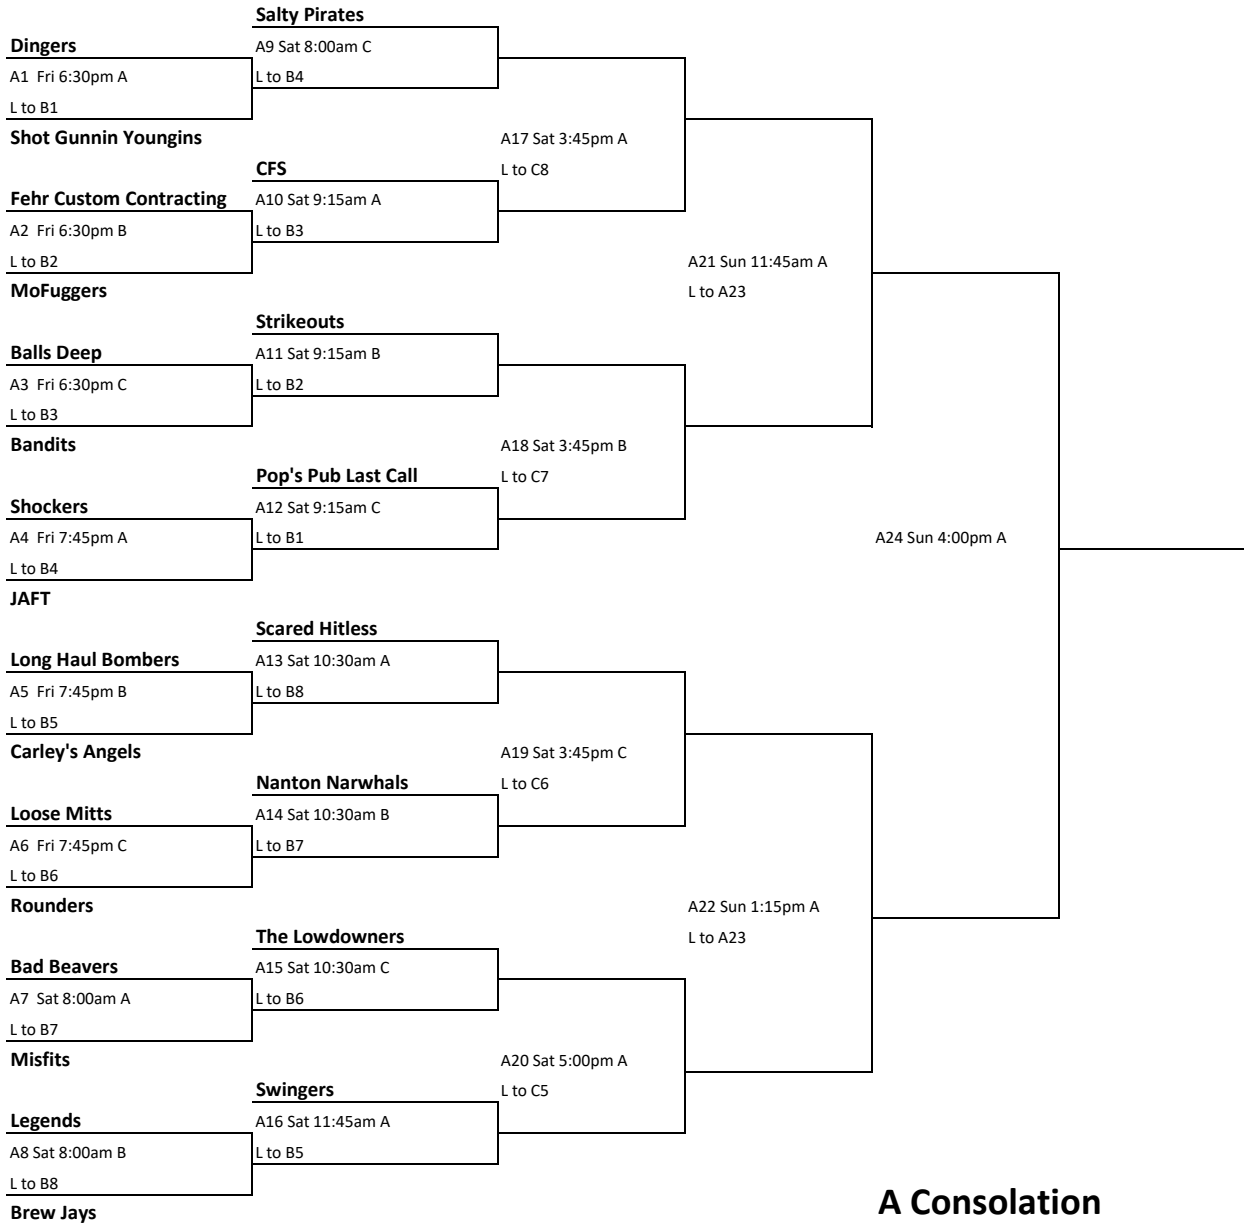

A

A Consolation

Diamond 'A' (Virginia Mitchell North)

Diamond 'B' (Virginia Mitchell South)

L A22

Diamond 'C' (CCHS High School)

B

Diamond 'A' (Virginia Mitchell North)

Diamond 'B' (Virginia Mitchell South)

Diamond 'C' (CCHS High School)

C

D

Diamond 'A' (Virginia Mitchell North)

Diamond 'B' (Virginia Mitchell South)

Diamond 'C' (CCHS High School)