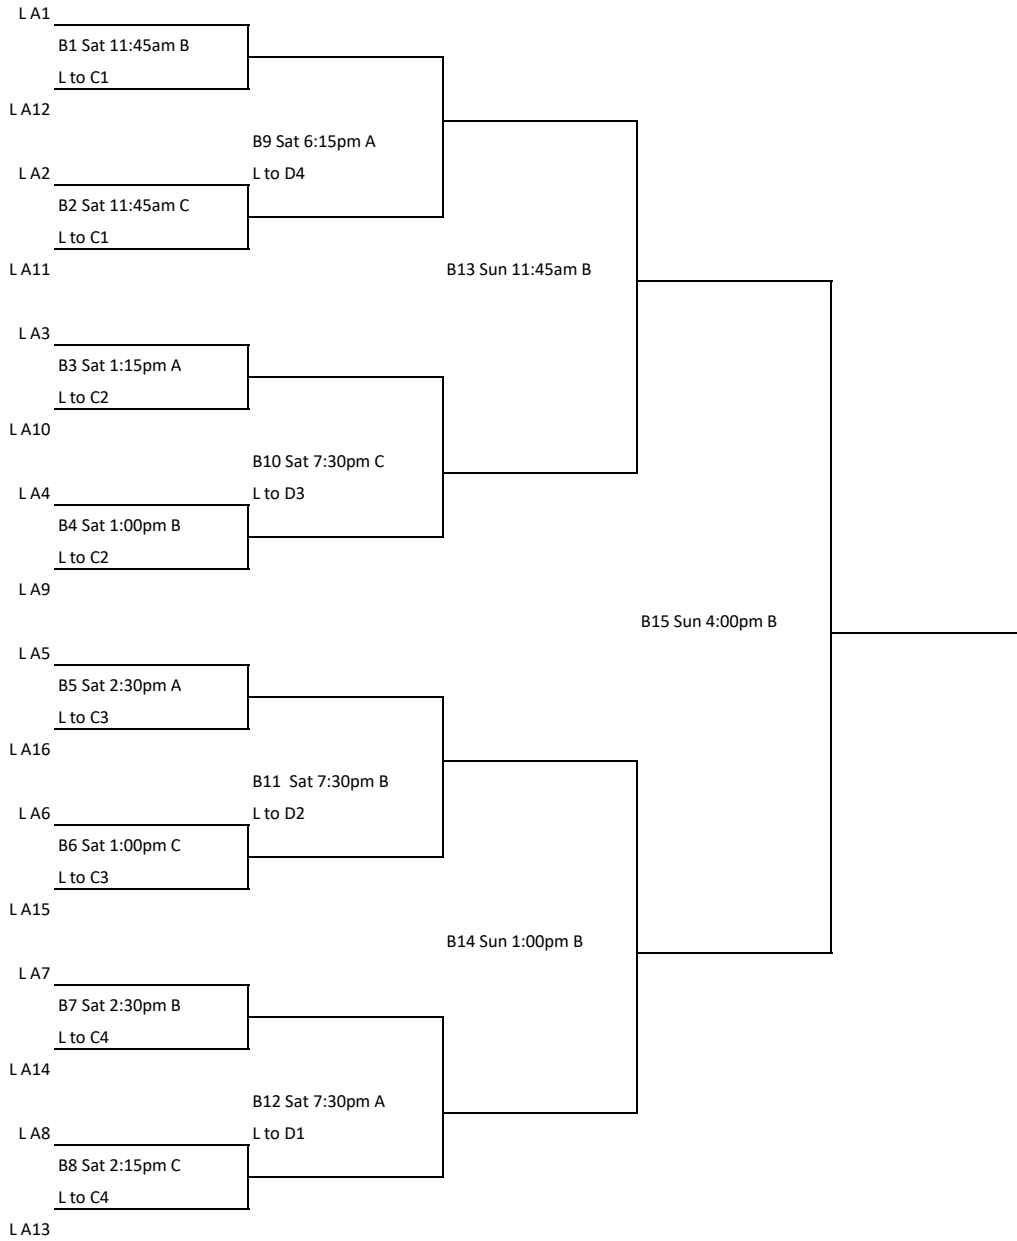

A

A Consolation

Diamond 'A' (Virginia Mitchell North)

Diamond 'B' (Virginia Mitchell South)

L A22

Diamond 'C' (CCHS High School)

B

Diamond 'A' (Virginia Mitchell North)

Diamond 'B' (Virginia Mitchell South)

Diamond 'C' (CCHS High School)

C

D

Diamond 'A' (Virginia Mitchell North)

Diamond 'B' (Virginia Mitchell South)

Diamond 'C' (CCHS High School)