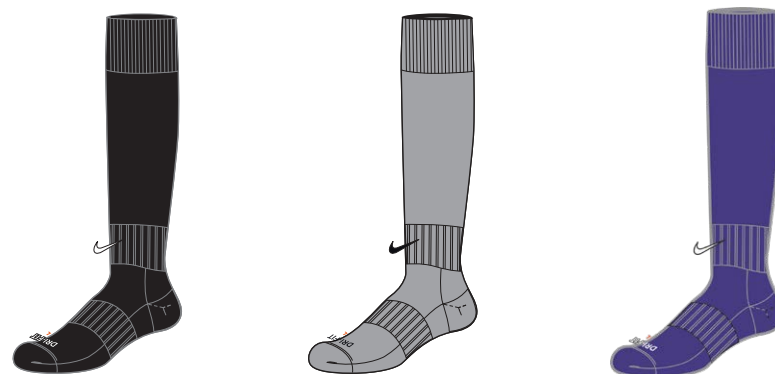

**NIKE CLASSIC II SOCK (UNISEX)
SX5728 $12.00**

SIZES: XS, S, M, L, XL **FABRIC:** 93% nylon/6% polyester/1% spandex.
OFFER DATE: 01/01/17 **END DATE:** 12/31/22

Game day sock with fold-over cuff, articulated foot specific footbed for superior fit and contrast Swoosh design trademark at ankle. Sold in prepacks of 6.

010 Black/(White)   018 Wolf Grey/(Black)   545 Court Purple/(White)