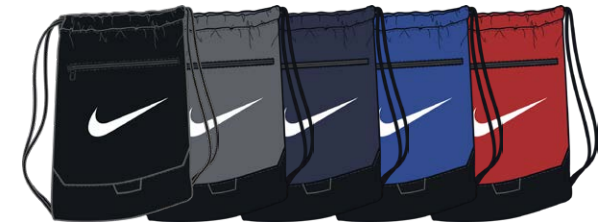

NIKE BRASILIA GYMSACK 9.0
BA5953 $16.00

SIZES: Misc **OFFER DATE:** 07/01/19 **END DATE:** 04/01/22

Tough 600D polyester • Durable 300D polyester • Drawstring closure / Easy access
to contents • Zippered front pocket • Screened Swoosh branding

DIMENSIONS: 20" H x 15" W x 2" D

010 Black/Black/(White)	026 Flint Grey/Flint Grey/(White)
410 Midnight Navy/Black/(White)	480 Game Royal/Game Royal/(White)
657 University Red/University Red/(White)