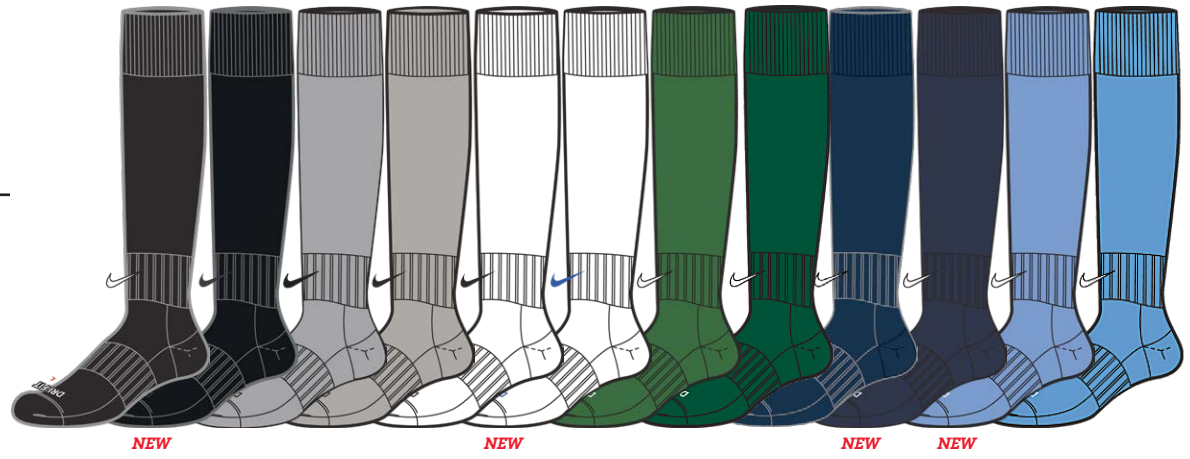

NIKE CLASSIC II SOCK (UNISEX)
SX5728 $12.00

SIZES: XS, S, M, L, XL **FABRIC:** 93% nylon/6% polyester/1% spandex.
OFFER DATE: 01/01/17 **END DATE:** 12/31/22

Game day sock with fold-over cuff, articulated foot specific footbed for superior fit and contrast Swoosh design trademark at ankle. **Sold in prepacks of 6.**

010 Black/(White)	017 Black/(Anthracite) <i>NEW</i>	018 Wolf Grey/(Black)
057 Pewter Grey/(Black)	100 White/(Black)	101 White/(Royal Blue) <i>NEW</i>
302 Pine Green/(White)	323 Gorge Green/(White)	410 College Navy/(White)
411 Midnight Navy/(White) <i>NEW</i>	412 University Blue/(White) <i>NEW</i>	448 Valor Blue/(White)
460 Game Royal/(White)	463 Royal Blue/(White) <i>NEW</i>	545 Court Purple/(White)
616 Vivid Pink/(Black)	648 University Red/(White)	670 Team Red/(White) <i>NEW</i>
677 Team Maroon/(White)	702 Volt/(Black)	719 Tour Yellow/(Black) <i>NEW</i>
739 University Gold/(Black)	816 Safety Orange/(Black)	817 Team Orange/(White)