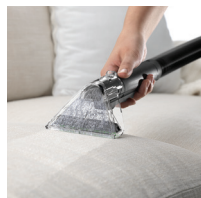

Upholstery Tool