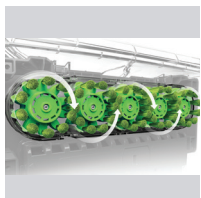

ROYAL

Pro-Series UltraSpin™

CARPET WASHER | FR50152

FEATURES

- 10.0 amp motor
- D-grip comfort handle
- 11.25-inch cleaning path
- Soft touch, overmolded rear wheels
- Floor squeegee included for hard floors
- Five counter-rotating, antimicrobial brushes
- 30-foot power cord
- Accessories include: UltraSpin™ hand tool, crevice tool, upholstery brush, and nozzle clean-out tool
- 32-oz. carpet solution and 16 oz. hard floor solution included
- 3-year warranty