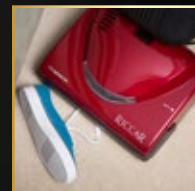

SMART INDICATOR