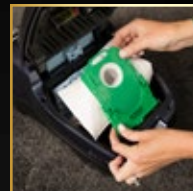

SELF-SEALING BAG