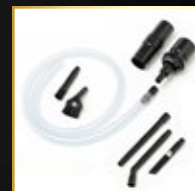

EXTRAS

- 25-Foot Cord
- On/Off Switch on Body
- Plastic Wands
- Tools and Tool Caddy Included
- Micro Tool Set

WARRANTY

- 2-Year Warranty

PAPER BAG

NATURAL BRISTLES

MICRO TOOL SET

SHOULDER STRAP