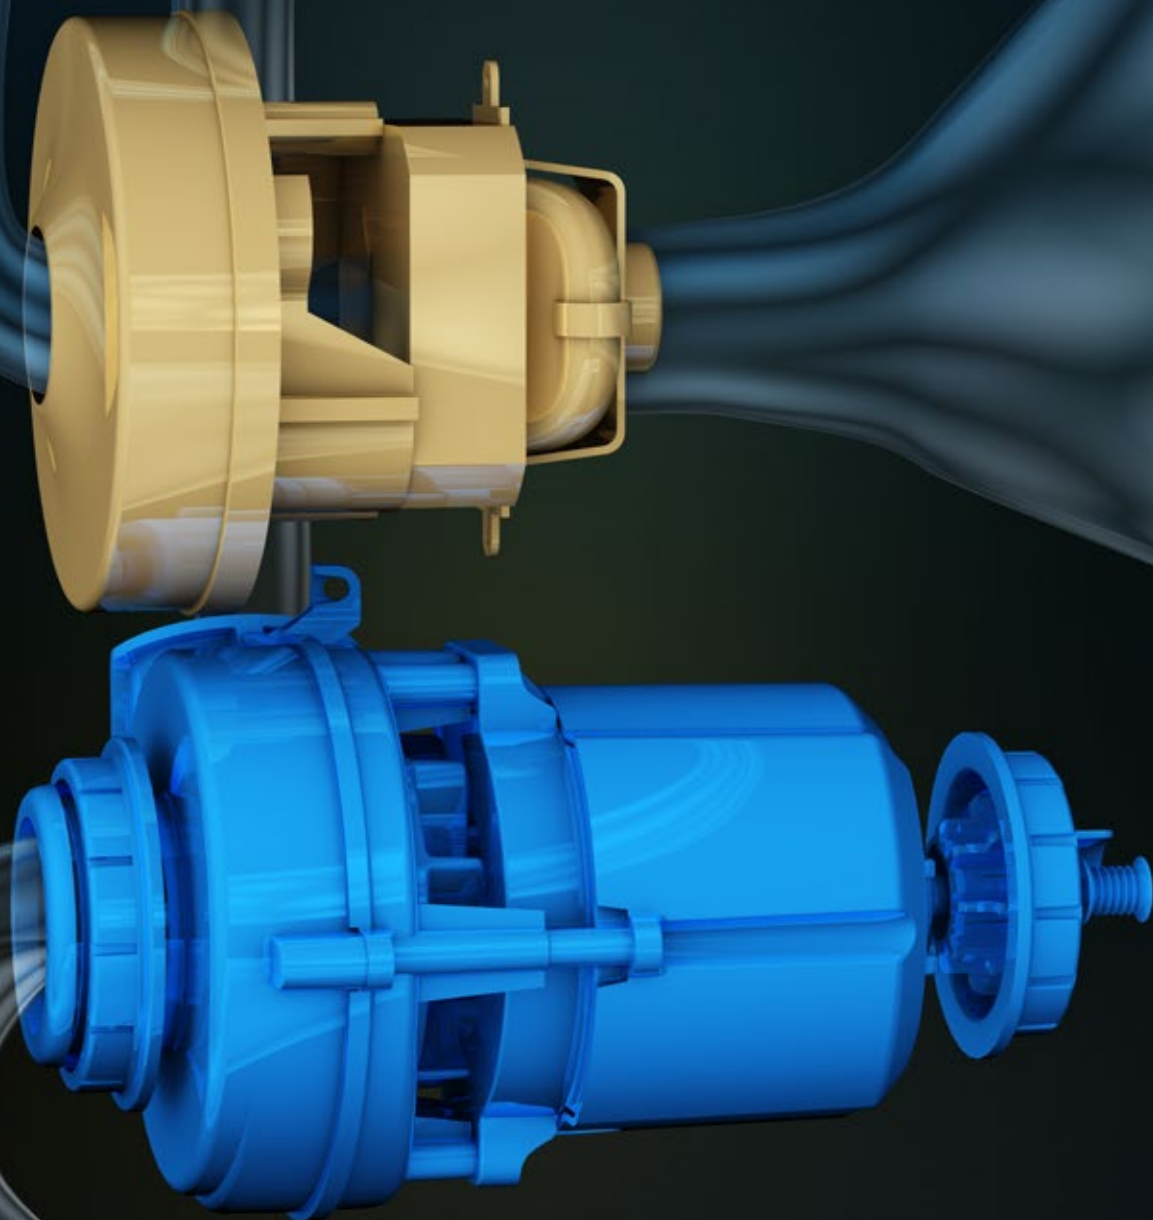

TANDEM AIR

UNSURPASSED CLEANING TECHNOLOGY

Patented Tandem Air Technology uses two different types of cleaning motors working as one to lift and remove deeply-embedded dirt from your carpets.

NEW
DESIGN

40 SERIES