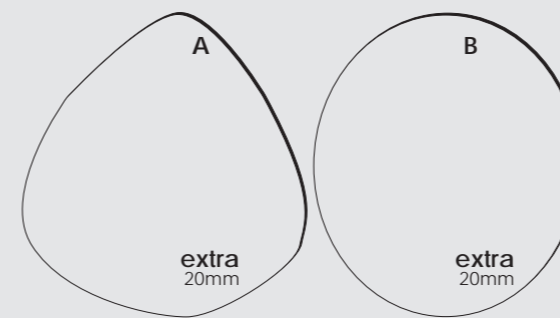

goccia ovale
extra 20mm

True Stone

corda - goccia A / ovale B 20mm - piombo - goccia A / ovale B - 20mm

True Stone

20 mm thick porcelain stoneware slabs: the most innovative and functional solution for all types of outdoor flooring. Extra is the ideal outdoor flooring for any application.

true stone

| V3 | goccia/ovale extra 20mm: | R10 |

corda

polvere

piombo

gres porcellanato colorato in massa
colorbody porcelain stoneware

formati e superfici
sizes and surfaces

spessore thickness: 20mm

52x57
20"x22"

goccia A

52x57
20"x22"

ovale B

imballi e pesi
packing - weights

	± mm	pcs/box	m ² /box	kg/m ²	box/pal	m ² /pal	kg/pal
52x57 goccia/ovale extra	20	1	1,00	11,80	40	40,00	497

Eternity

Eternity

beige
V3
goccia/ovale extra: I R10 I

gris
V3
goccia/ovale extra: I R10 I

formati e superfici
sizes and surfaces

spessore thickness: 20mm

52x57
20"x22"

goccia A

52x57
20"x22"

ovale B