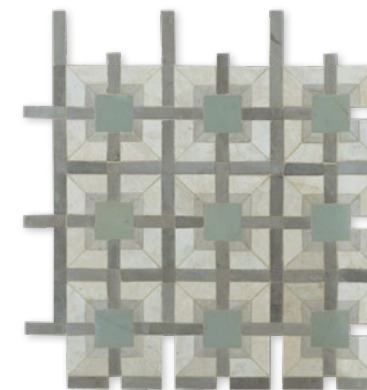

baba chic
mosaic collection

MARBLE SYSTEMS

floor / wall tiles

WBA10056 (S.O.)*
sabrina honed limestone
10"x12"x1/4"
0.85 sqft/pcs

WBA10062 (S.O.)*
shiri honed limestone
12"x9"x1/4"
0.65 sqft/pcs

WBA10055 (S.O.)*
laila honed limestone
10"x10"x1/4"
0.69 sqft/pcs

WBA10054 (S.O.)*
farah honed limestone
11"x11"x1/4"
0.84 sqft/pcs

WBA10060 (S.O.)*
maha honed terracotta
10"x10"x1/4"
0.64 sqft/pcs

WBA10044 (S.O.)*
arabesque honed terracotta
10"x10"x1/4"
0.75 sqft/pcs

WBA10061 (S.O.)*
esma honed limestone
10"x10"x1/4"
0.72 sqft/pcs

WBA10059 (S.O.)*
tasnim honed limestone
12"x11"x1/4"
0.68 sqft/pcs

WBA10052 (S.O.)*
nafta honed limestone
11 5/8"x11 5/8"x1/4"
0.81 sqft/pcs

*S.O. - Special Order. Lead times may vary 12-16 weeks.

bizerte honed limestone 11 5/8"x11 5/8"x1/4"

floor / wall tiles

WBA10049 (S.O.)*
touzeur honed limestone
11 5/8"x11 5/8"x1/4"
0.94 sqft/pcs

WBA10057 (S.O.)*
bahar honed limestone
12"x10"x1/4"
0.65 sqft/pcs