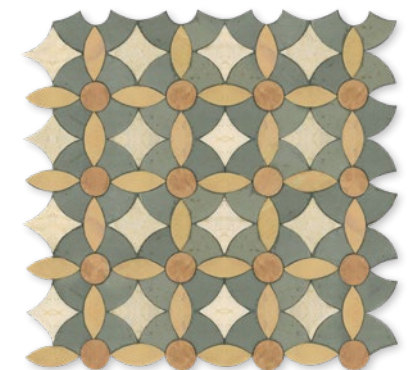

WBA10054 (S.O.)*
farah honed limestone
11"x11"x1/4"
0.84 sqft/pcs

WBA10060 (S.O.)*
maha honed terracotta
10"x10"x1/4"
0.64 sqft/pcs

WBA10044 (S.O.)*
arabesque honed terracotta
10"x10"x1/4"
0.75 sqft/pcs

*S.O. - Special Order. Lead times may vary 12-16 weeks.

bizerte honed limestone 11 5/8"x11 5/8"x1/4"

floor / wall tiles

WBA10049 (S.O.)*
touzeur honed limestone
11 5/8"x11 5/8"x1/4"
0.94 sqft/pcs

WBA10057 (S.O.)*
bahar honed limestone
12"x10"x1/4"
0.65 sqft/pcs

WBA10026 (S.O.)*
san tropez honed limestone
10"x10"x1/4"
0.69 sqft/pcs

WBA10058 (S.O.)*
anoushka honed limestone
10"x10"x1/4"
0.59 sqft/pcs

WBA10053 (S.O.)*
st tropez diamonds honed limestone
10"x10"x1/4"
0.58 sqft/pcs

WBA10041 (S.O.)*
bizerte honed limestone
11 5/8"x11 5/8"x1/4"
0.78 sqft/pcs

WBA10051 (S.O.)*
mahdia honed limestone
11 5/8"x11 5/8"x1/4"
0.75 sqft/pcs

WBA10040 (S.O.)*
dougga honed terracotta
11 5/8"x11 5/8"x1/4"
0.98 sqft/pcs