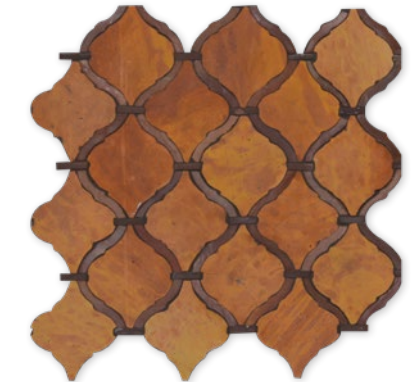

baba chic
mosaic collection

MARBLE SYSTEMS

floor / wall tiles

WBA10056 (S.O.)*
sabrina honed limestone
10"x12"x1/4"
0.85 sqft/pcs

WBA10062 (S.O.)*
shiri honed limestone
12"x9"x1/4"
0.65 sqft/pcs

WBA10055 (S.O.)*
laila honed limestone
10"x10"x1/4"
0.69 sqft/pcs

WBA10054 (S.O.)*
farah honed limestone
11"x11"x1/4"
0.84 sqft/pcs

WBA10060 (S.O.)*
maha honed terracotta
10"x10"x1/4"
0.64 sqft/pcs

WBA10044 (S.O.)*
arabesque honed terracotta
10"x10"x1/4"
0.75 sqft/pcs

WBA10061 (S.O.)*
esma honed limestone
10"x10"x1/4"
0.72 sqft/pcs

WBA10059 (S.O.)*
tasnim honed limestone
12"x11"x1/4"
0.68 sqft/pcs

WBA10052 (S.O.)*
nafta honed limestone
11 5/8"x11 5/8"x1/4"
0.81 sqft/pcs

*S.O. - Special Order. Lead times may vary 12-16 weeks.

bizerte honed limestone 11 5/8"x11 5/8"x1/4"

floor / wall tiles

WBA10049 (S.O.)*
touzeur honed limestone
11 5/8"x11 5/8"x1/4"
0.94 sqft/pcs

WBA10057 (S.O.)*
bahar honed limestone
12"x10"x1/4"
0.65 sqft/pcs