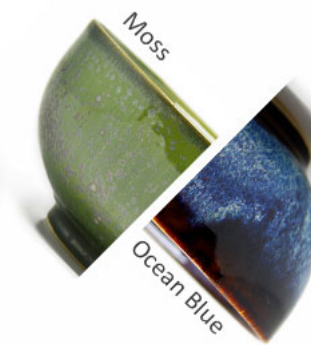

2013-CTFK
Porcelain 4"x5" Teal Feather

2013-CWHK
Porcelain 4"x5" Classic White

2013-CSTK
Porcelain 4"x5" Toasted Stone

KAOLINTM

KAOLINTM

Kaolin porcelain bath accessories provide exceptional chip-resistance and are made from 100% natural origin materials.

High density is the Suite Distinction secret sauce for extreme chip-resistance. We craft our porcelain from the best quality clay (small particle size) and we fire every piece to over 1,200°C.

Choose Kaolin porcelain for luxury that lasts.