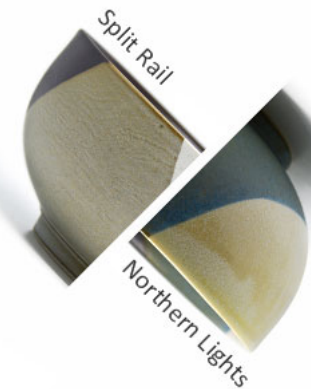

2013-CTFK
Porcelain 4"x5" Teal Feather

2013-CWHK
Porcelain 4"x5" Classic White

2013-CSTK
Porcelain 4"x5" Toasted Stone

KAOLINTM

KAOLINTM

Kaolin porcelain bath accessories provide exceptional chip-resistance and are made from 100% natural origin materials.

High density is the Suite Distinction secret sauce for extreme chip-resistance. We craft our porcelain from the best quality clay (small particle size) and we fire every piece to over 1,200°C.

Choose Kaolin porcelain for luxury that lasts.