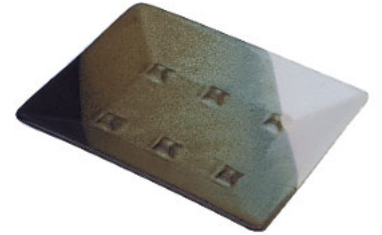

SUITETM DISTINCTION

certified
WBENC
WOMEN'S BUSINESS ENTERPRISE

www.SuiteDistinction.com

PH: 877.453.2170

2013-CGMK
Porcelain 4"x5" Moss

2013-CGFK
Porcelain 4"x5" Grafite

2013-CGTK
Porcelain 4"x5" Northern Lights

2013-CTFK
Porcelain 4"x5" Teal Feather

2013-CWHK
Porcelain 4"x5" Classic White

2013-CSTK
Porcelain 4"x5" Toasted Stone

KAOLINTM

KAOLINTM

Kaolin porcelain bath accessories provide exceptional chip-resistance and are made from 100% natural origin materials.

High density is the Suite Distinction secret sauce for extreme chip-resistance. We craft our porcelain from the best quality clay (small particle size) and we fire every piece to over 1,200°C.

Choose Kaolin porcelain for luxury that lasts.