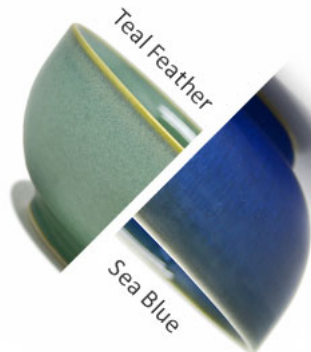

2013-CTFK
Porcelain 4"x5" Teal Feather

2013-CWHK
Porcelain 4"x5" Classic White

2013-CSTK
Porcelain 4"x5" Toasted Stone

KAOLINTM

KAOLINTM

Kaolin porcelain bath accessories provide exceptional chip-resistance and are made from 100% natural origin materials.

High density is the Suite Distinction secret sauce for extreme chip-resistance. We craft our porcelain from the best quality clay (small particle size) and we fire every piece to over 1,200°C.

Choose Kaolin porcelain for luxury that lasts.