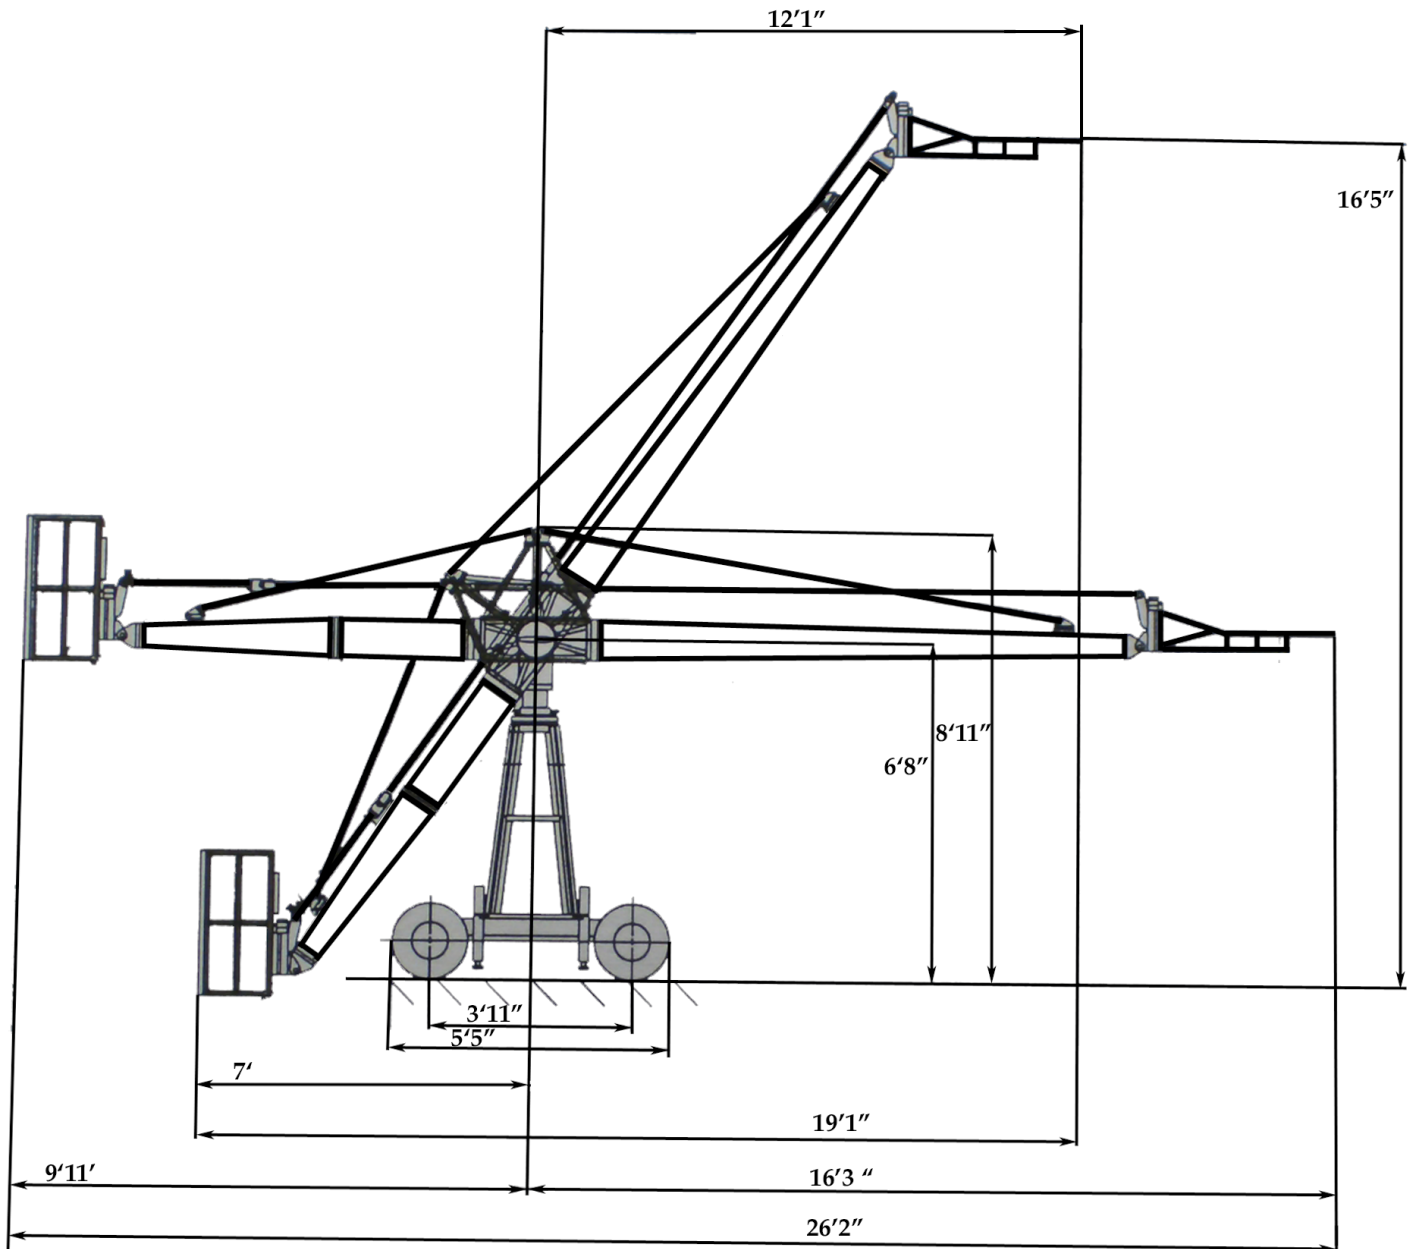

THE CRANE GUY

CAMERA CRANES - REMOTE HEADS - CABLE CAM

VERSION 7A

RIDEABLE

6450 DOUGHERTY ROAD, #712, DUBLIN CA, 94568, CELL 510-872-9646,
WWW.RBTHECRANEGUY.COM, EMAIL RBTHECRANEGUY@SBCGLOBAL.NET