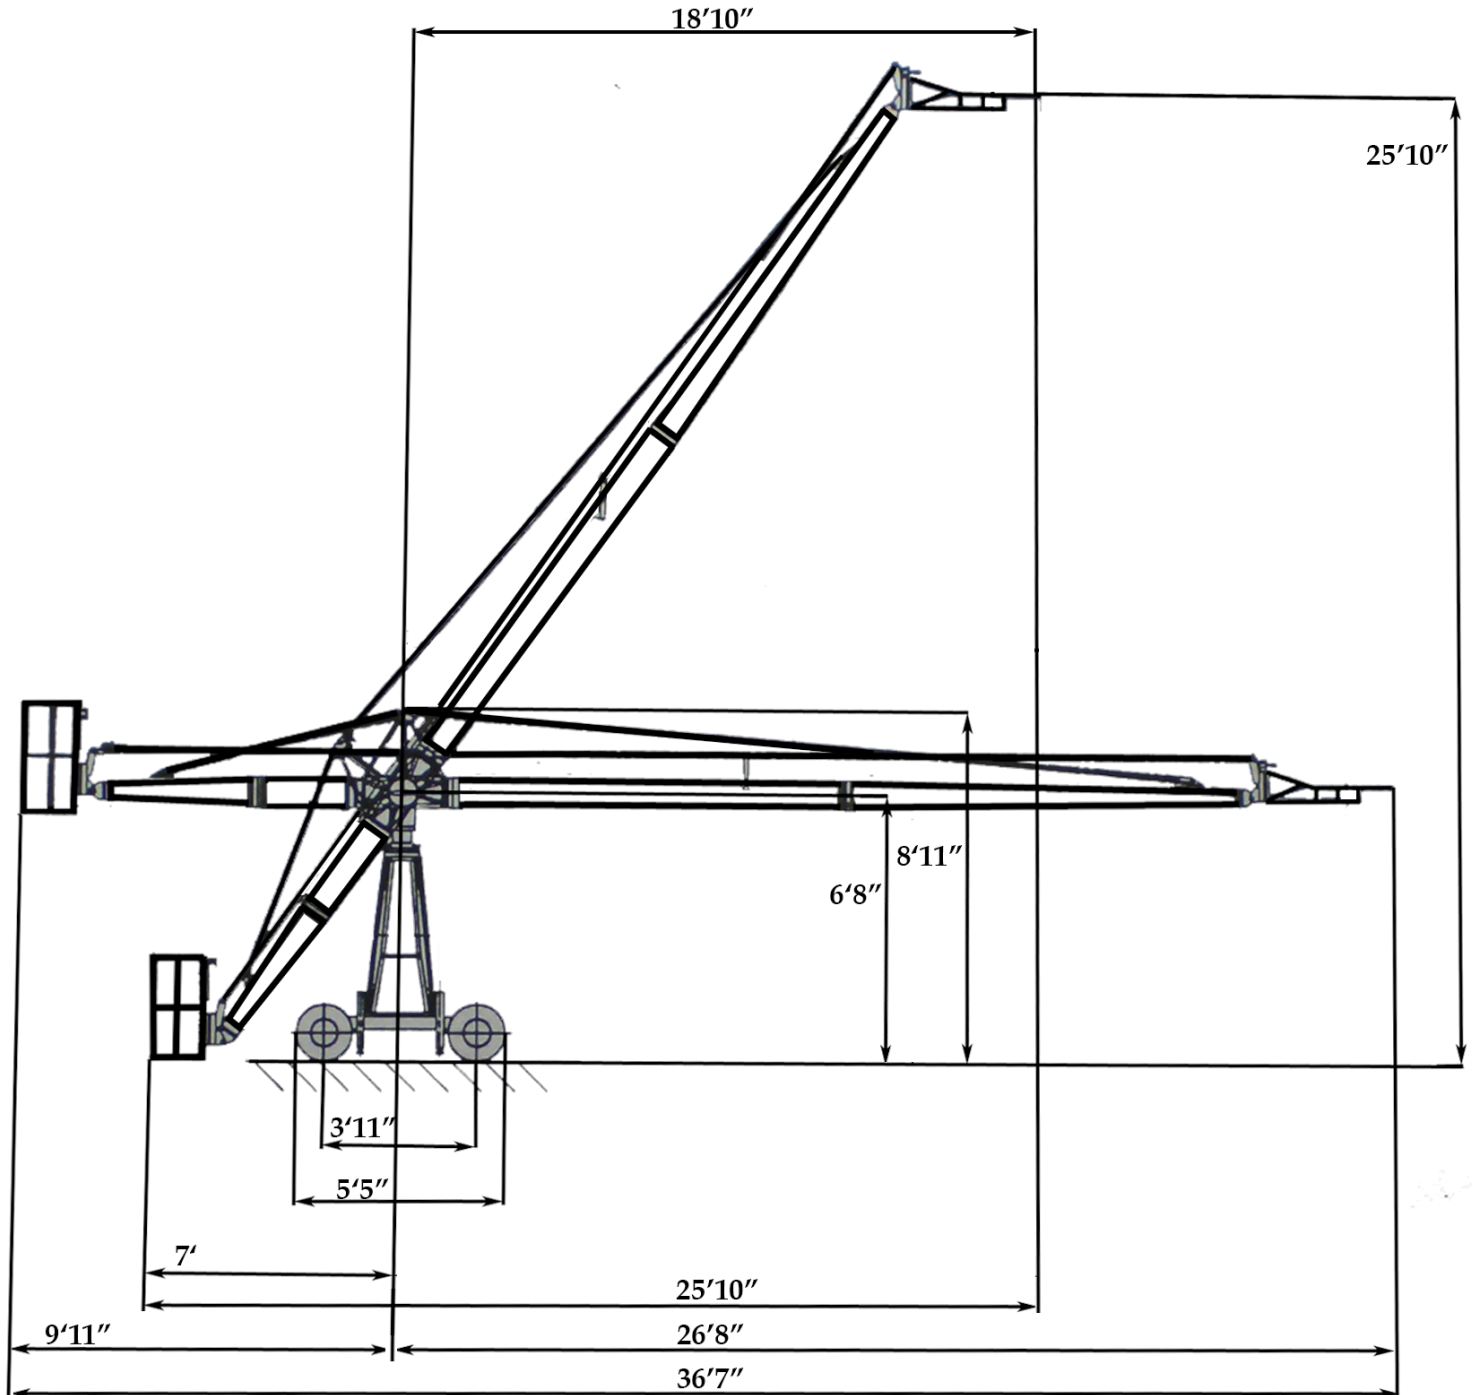

THE CRANE GUY

CAMERA CRANES - REMOTE HEADS - CABLE CAM

VERSION 9

RIDEABLE

6450 DOUGHERTY ROAD, #712, DUBLIN CA, 94568, CELL 510-872-9646,
WWW.RBTHECRANEGUY.COM, EMAIL RBTHECRANEGUY@SBCGLOBAL.NET