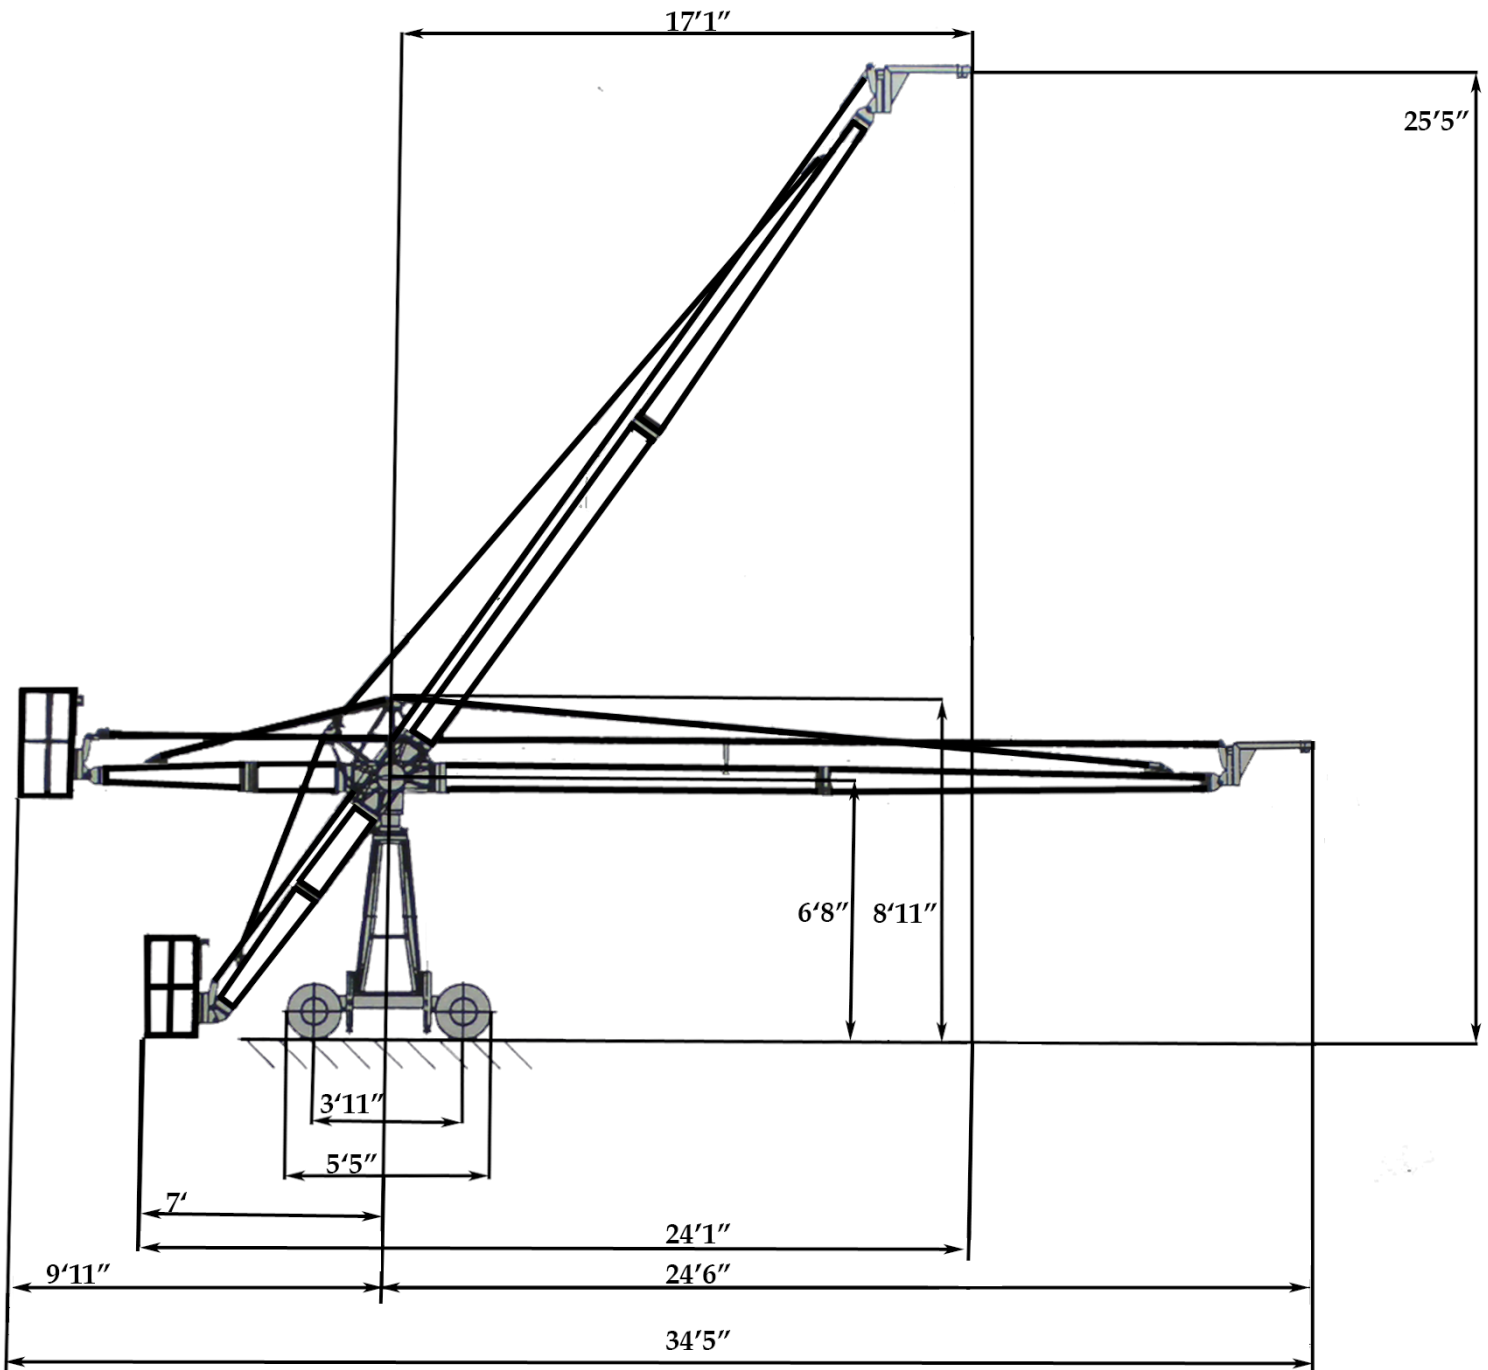

THE CRANE GUY

CAMERA CRANES - REMOTE HEADS - CABLE CAM

VERSION 21

6450 DOUGHERTY ROAD, #712, DUBLIN CA, 94568, CELL 510-872-9646,
WWW.RBTHECRANEGUY.COM, EMAIL RBTHECRANEGUY@SBCGLOBAL.NET