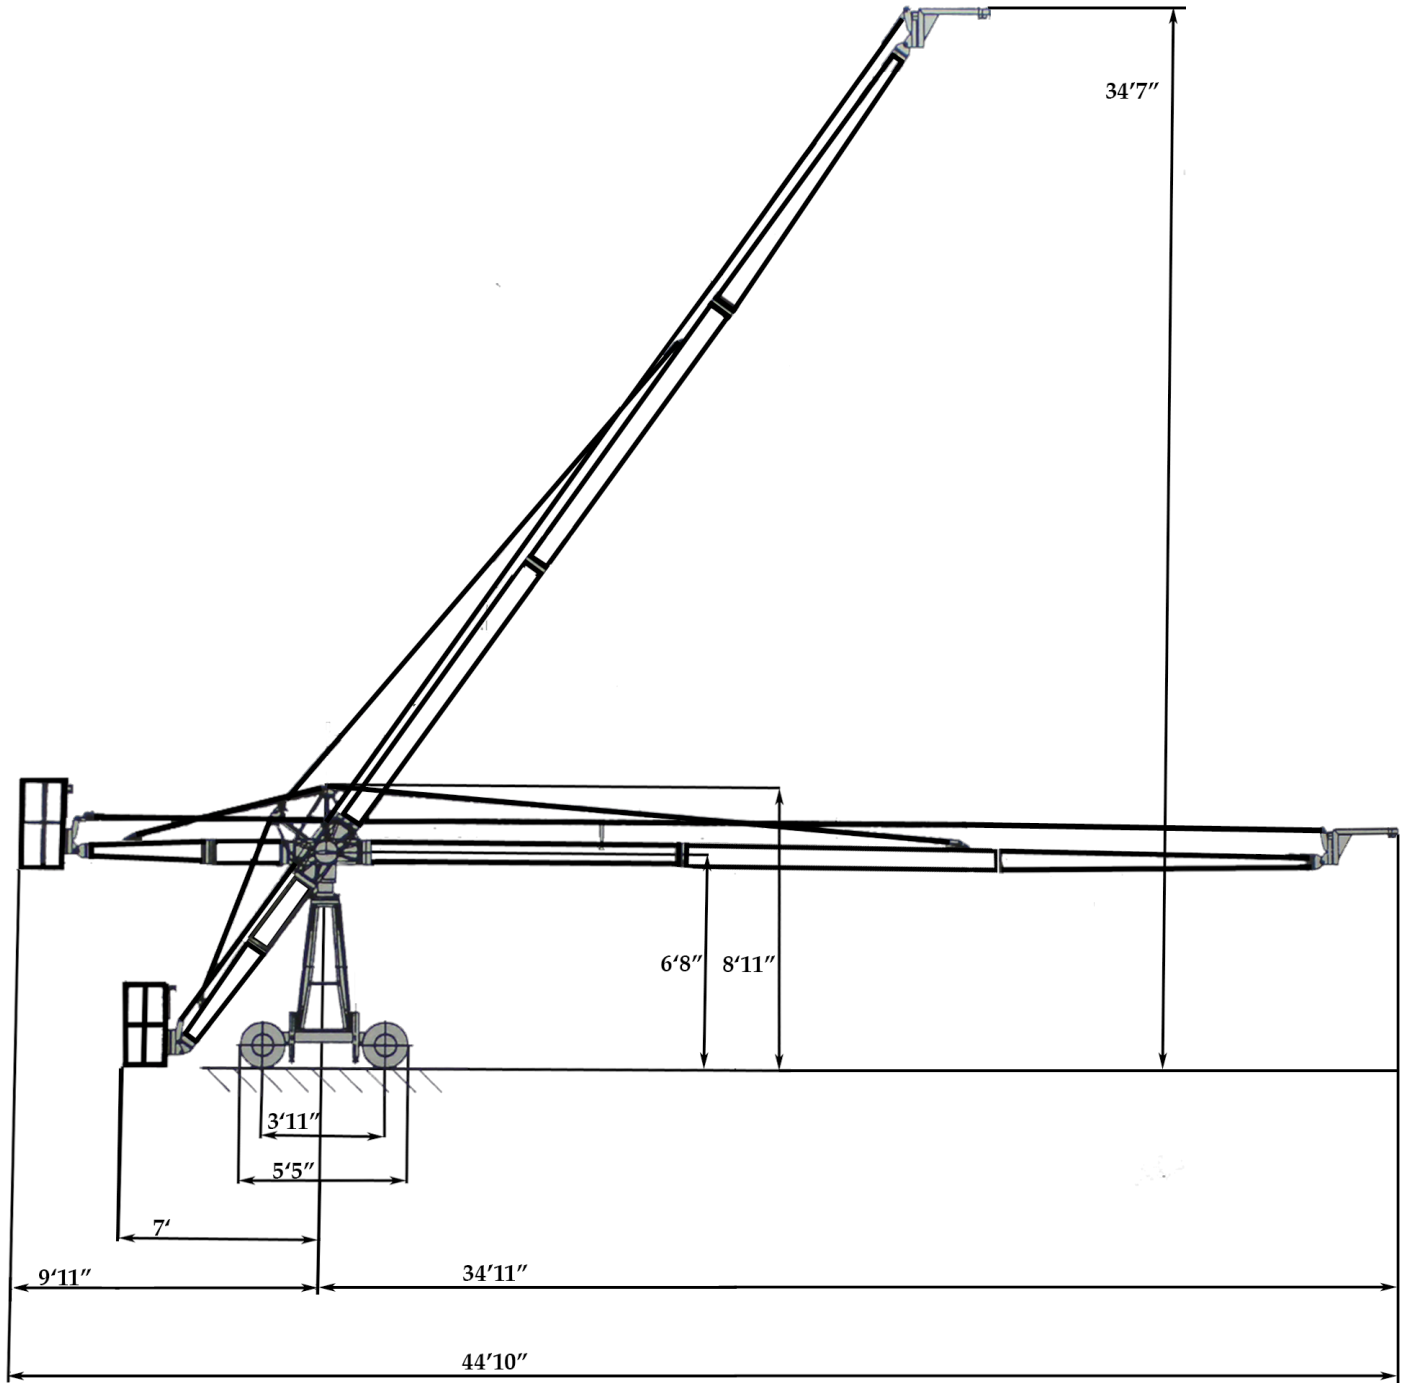

THE CRANE GUY

CAMERA CRANES - REMOTE HEADS - CABLE CAM

VERSION 24

6450 DOUGHERTY ROAD, #712, DUBLIN CA, 94568, CELL 510-872-9646,
WWW.RBTHECRANEGUY.COM, EMAIL RBTHECRANEGUY@SBCGLOBAL.NET