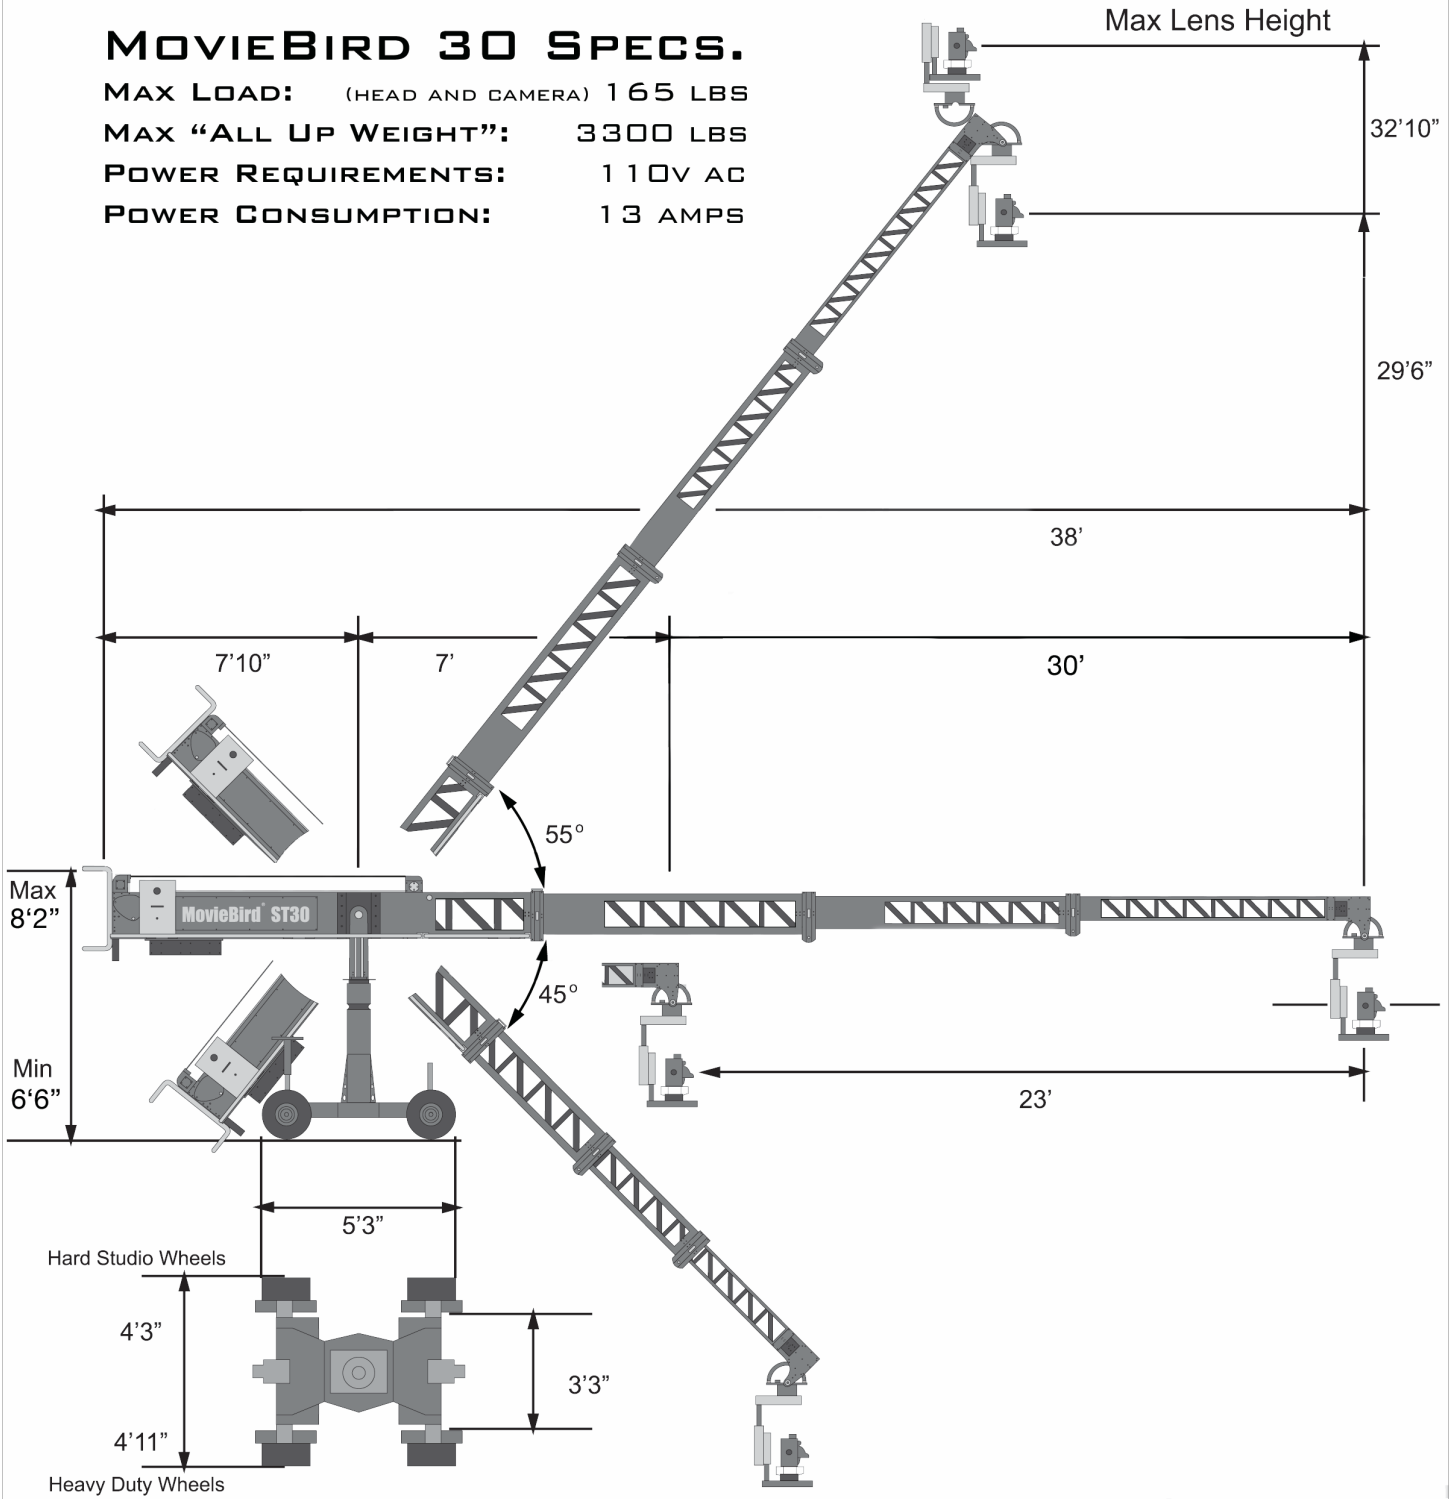

# THE CRANE GUY

CAMERA CRANES - REMOTE HEADS - CABLE CAM

## MOVIEBIRD 30 SPECS.

**MAX LOAD:** (HEAD AND CAMERA) 165 LBS  
**MAX "ALL UP WEIGHT":** 3300 LBS  
**POWER REQUIREMENTS:** 110V AC  
**POWER CONSUMPTION:** 13 AMPS

6450 DOUGHERTY ROAD, #712, DUBLIN CA, 94568, CELL 510-872-9648  
 WWW.RBTHECRANEGUY.COM, EMAIL RBTHECRANEGUY@SBCGLOBAL.NET