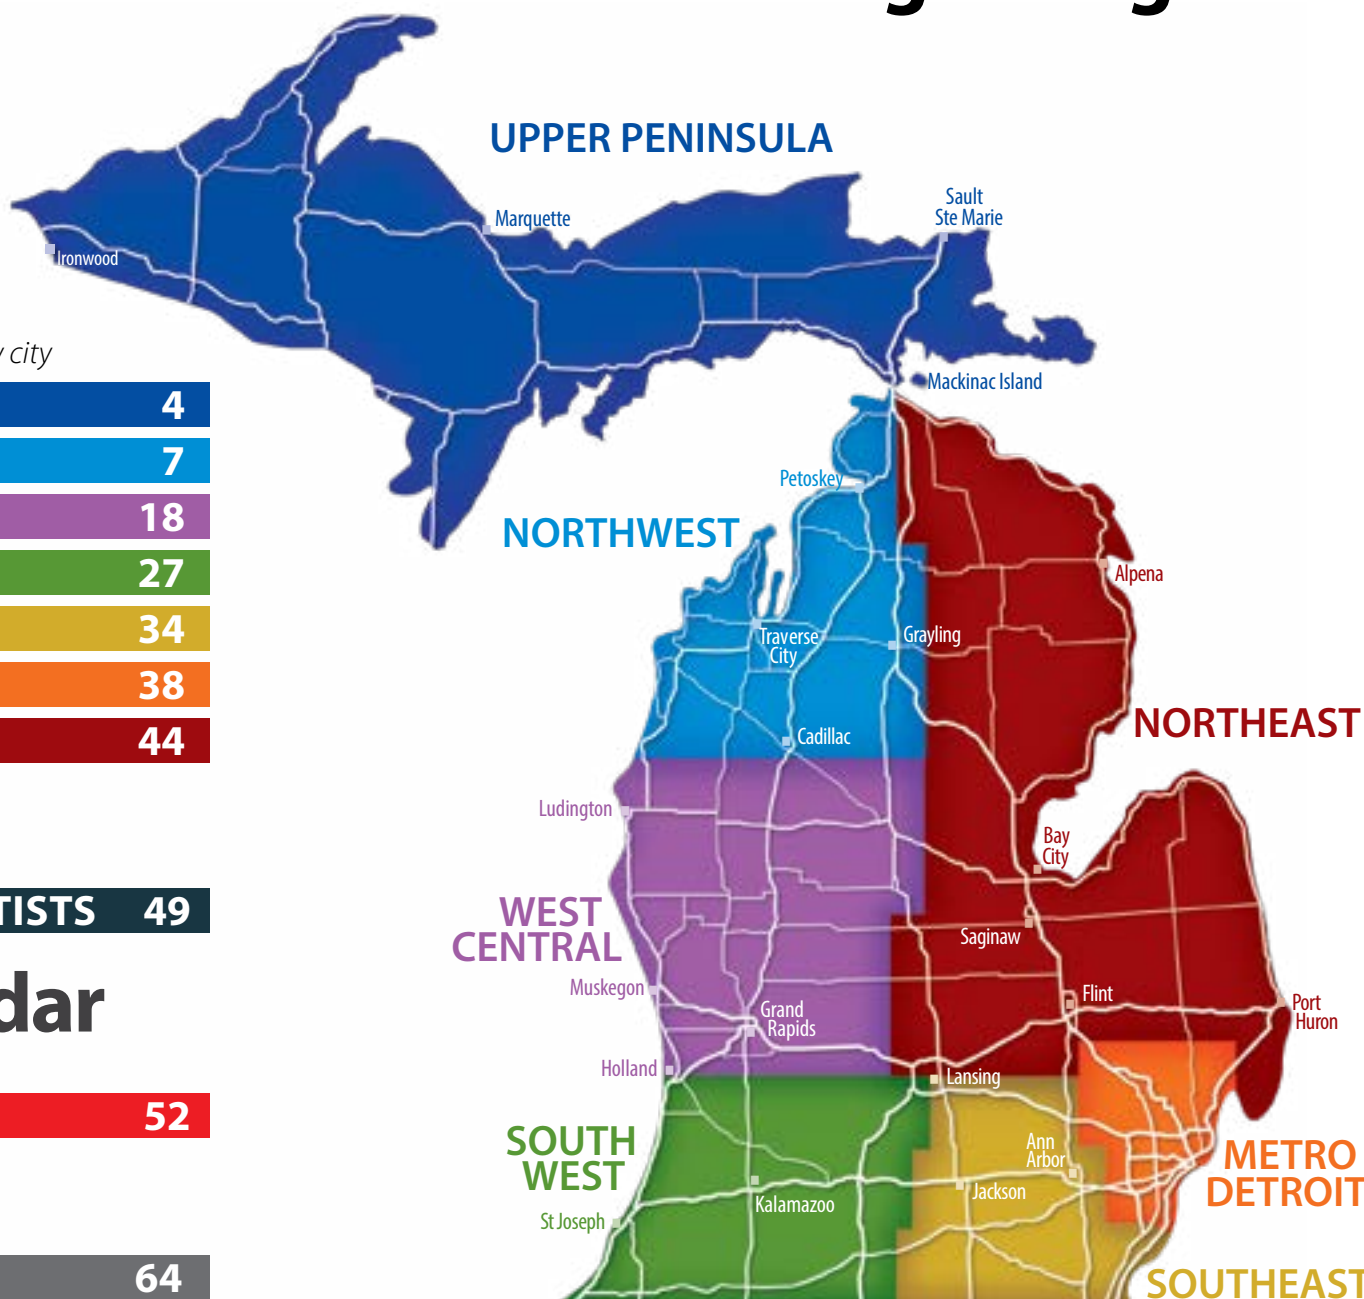

## Art Fair Calendar

*art fairs are listed chronologically*

<b>MICHIGAN ART FAIRS</b>	<b>52</b>
---------------------------	-----------

## Index

<b>CITY INDEX</b>	<b>64</b>
-------------------	-----------

Thanks to Zero Degrees Gallery, Anni Crouter, Holland Area Visitors Bureau, Discover Kalamazoo, Paint Creek Center for the Arts, and Integrity Shows for their sponsorships!