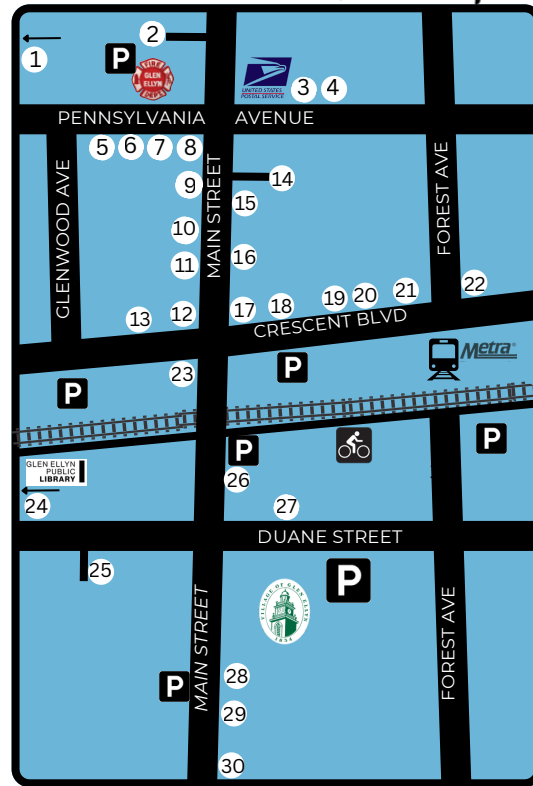

Where's Waldo Summer Scavenger Hunt PASSPORT

DOWNTOWN
Glen Ellyn

- 1 Saylor & Murphy Orthodontics
- 2 Glen Ellyn Family Eye Care
- 3 Chocolaterie Stam
- 4 a la main
- 5 Gather & Collect
- 6 Glen Ellyn Fair Trade
- 7 Pete's Ice Cream Bar
- 8 Marche
- 9 Marcel's Culinary Experience
- 10 Paul's Shoe Service
- 11 Jayne
- 12 M and Em's Boutique
- 13 Blonde Boutique
- 14 Whitney's Collectibles
- 15 Renew
- 16 The Bookstore of Glen Ellyn
- 17 Byline Bank
- 18 Bonita Bowls
- 19 Glen Art Movie Theatre
- 20 Nemic Brothers Pizzeria
- 21 Glen Ellyn Candy & Cones
- 22 Sign of the Whale
- 23 2Toots Train Whistle Grill
- 24 Glen Ellyn Public Library

The master of hide-and-seek returns to local businesses in Downtown Glen Ellyn for a scavenger hunt for all to join in on the fun!

Visit participating businesses during the months of June and July. Search for Waldo and find the LETTERS to solve the puzzle! Write the letter in the box. Find all the letters and solve the riddle of WHERE'S WALDO!