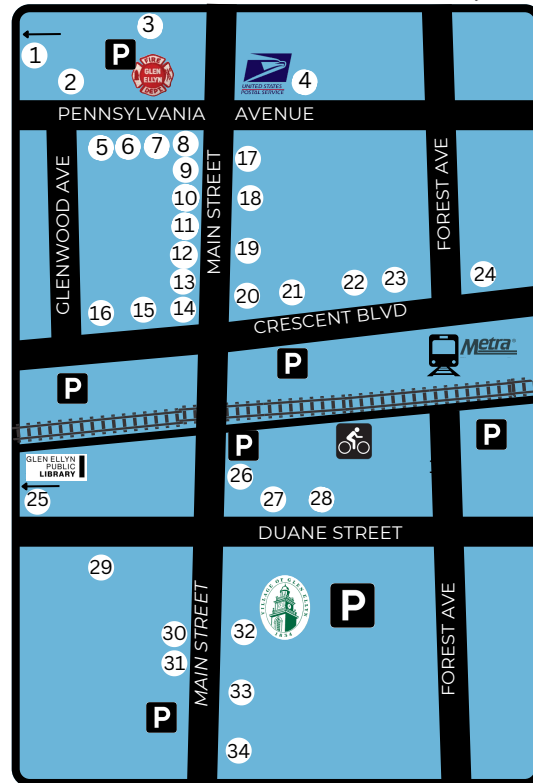

Where's Waldo Summer Scavenger Hunt PASSPORT

DOWNTOWN
Glen Ellyn

- 1 Saylor & Murphy Orthodontics
- 2 Two Hound Red Brew Co
- 3 Glen Ellyn Family Eye Care
- 4 Chocolaterie Stam
- 5 Gather & Collect
- 6 Ten Thousand Villages
- 7 Rise Cycle
- 8 Marche
- 9 Mudroom Records
- 10 Marcel's Culinary Experience
- 11 Paul's Shoe Service
- 12 Jayne
- 13 Main Street Pub
- 14 M and Em's Boutique
- 15 Blonde Boutique
- 16 The Beer Cellar
- 17 Bike Hub
- 18 Re:new Project
- 19 The Bookstore of Glen Ellyn
- 20 Byline Bank
- 21 Bonita Bowls
- 22 Nemec Brothers Pizzeria
- 23 Glen Ellyn Sweet Shoppe
- 24 Sign of the Whale

- 25 Glen Ellyn Public Library
- 26 Olive 'n Vinnie's
- 27 Alla Moda Boutique
- 28 The Prince's Table
- 29 The Playpen
- 30 Shannon's Irish Pub
- 31 Santa Fe Mexican Restaurant
- 32 Lewey Q's
- 33 Nobel House
- 34 Busy Bee Barber Shop

Waldo Spotters Name: _____ Phone: _____ Email: _____

WHERE'S WALDO?						Alla Moda 524 Duane St	The Beer Cellar 488 Crescent		Bike Hub 495 Main St.
Blonde Boutique 498 Crescent	Bonita Bowls 524 Crescent	Busy Bee Barber Shop 417 Main St	Byline Bank 520 Crescent	Chocolaterie Stam 530 Pennsylvania	Saylor & Murphy Orthodontics 414 Pennsylvania	Gather & Collect 501 Pennsylvania	Glen Ellyn Family Eye Care 510 Main St		
Glen Ellyn Public Library 400 Duane St	Glen Ellyn Sweet Shoppe 550 Crescent	JAYNE 476 Main St	Lewey Q's Tap 427 Main St	M and Em's Boutique 460 Main St		Main Street Pub 466 Main St	Marcel's Culinary Experience 490 Main St.		
Marche 496 Main St	Mudroom Records 494 Main St	Nemec Brothers Pizzeria 542 Crescent	Nobel House 419 Main St	Olive 'n Vinnie's 449 Main St	Paul's Shoe Service 486 Main St	The Playpen 501 Duane St	&		
The Prince's Table 530 Duane St	Re:new Project 483 Main St	Rise Cycle 505 Pennsylvania	Santa Fe Restaurant 426 Main St	Shannon's Irish Pub 428 Main St	Sign of the Whale Antiques 558 Crescent	Ten Thousand Villages 503 Pennsylvania	The Bookstore of Glen Ellyn 475 Main St		!