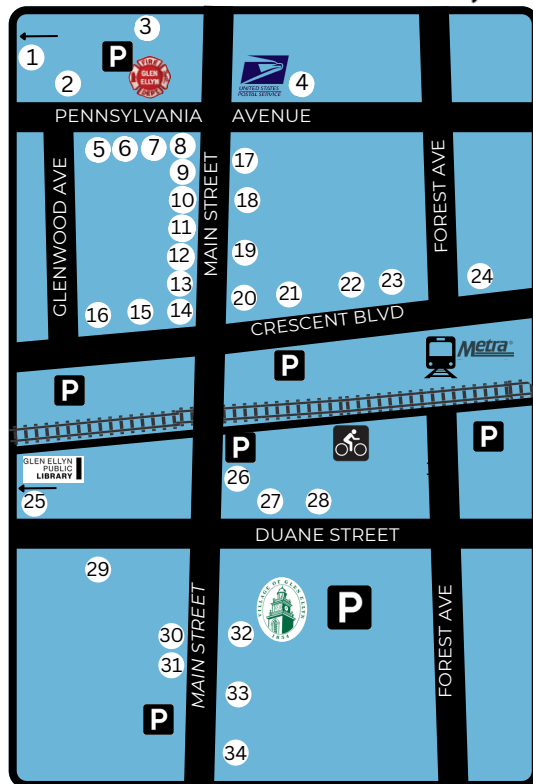

- 25 Glen Ellyn Public Library
- 26 Olive 'n Vinnie's
- 27 Alla Moda Boutique
- 28 The Prince's Table
- 29 The Playpen
- 30 Shannon's Irish Pub
- 31 Santa Fe Mexican Restaurant
- 32 Lewey Q's
- 33 Nobel House
- 34 Busy Bee Barber Shop

Waldo Spotters Name: _____ Phone: _____ Email: _____

WHERE'S WALDO?						Alla Moda 524 Duane St	The Beer Cellar 488 Crescent		Bike Hub 495 Main St.
Blonde Boutique 498 Crescent	Bonita Bowls 524 Crescent	Busy Bee Barber Shop 417 Main St	Byline Bank 520 Crescent	Chocolaterie Stam 530 Pennsylvania	Saylor & Murphy Orthodontics 414 Pennsylvania	Gather & Collect 501 Pennsylvania	Glen Ellyn Family Eye Care 510 Main St		
Glen Ellyn Public Library 400 Duane St	Glen Ellyn Sweet Shoppe 550 Crescent	JAYNE 476 Main St	Lewey Q's Tap 427 Main St	M and Em's Boutique 460 Main St		Main Street Pub 466 Main St	Marcel's Culinary Experience 490 Main St.		
Marche 496 Main St	Mudroom Records 494 Main St	Nemec Brothers Pizzeria 542 Crescent	Nobel House 419 Main St	Olive 'n Vinnie's 449 Main St	Paul's Shoe Service 486 Main St	The Playpen 501 Duane St	&		
The Prince's Table 530 Duane St	Re:new Project 483 Main St	Rise Cycle 505 Pennsylvania	Santa Fe Restaurant 426 Main St	Shannon's Irish Pub 428 Main St	Sign of the Whale Antiques 558 Crescent	Ten Thousand Villages 503 Pennsylvania	The Bookstore of Glen Ellyn 475 Main St		
							Two Hound Red Brew Co 486 Pennsylvania		!