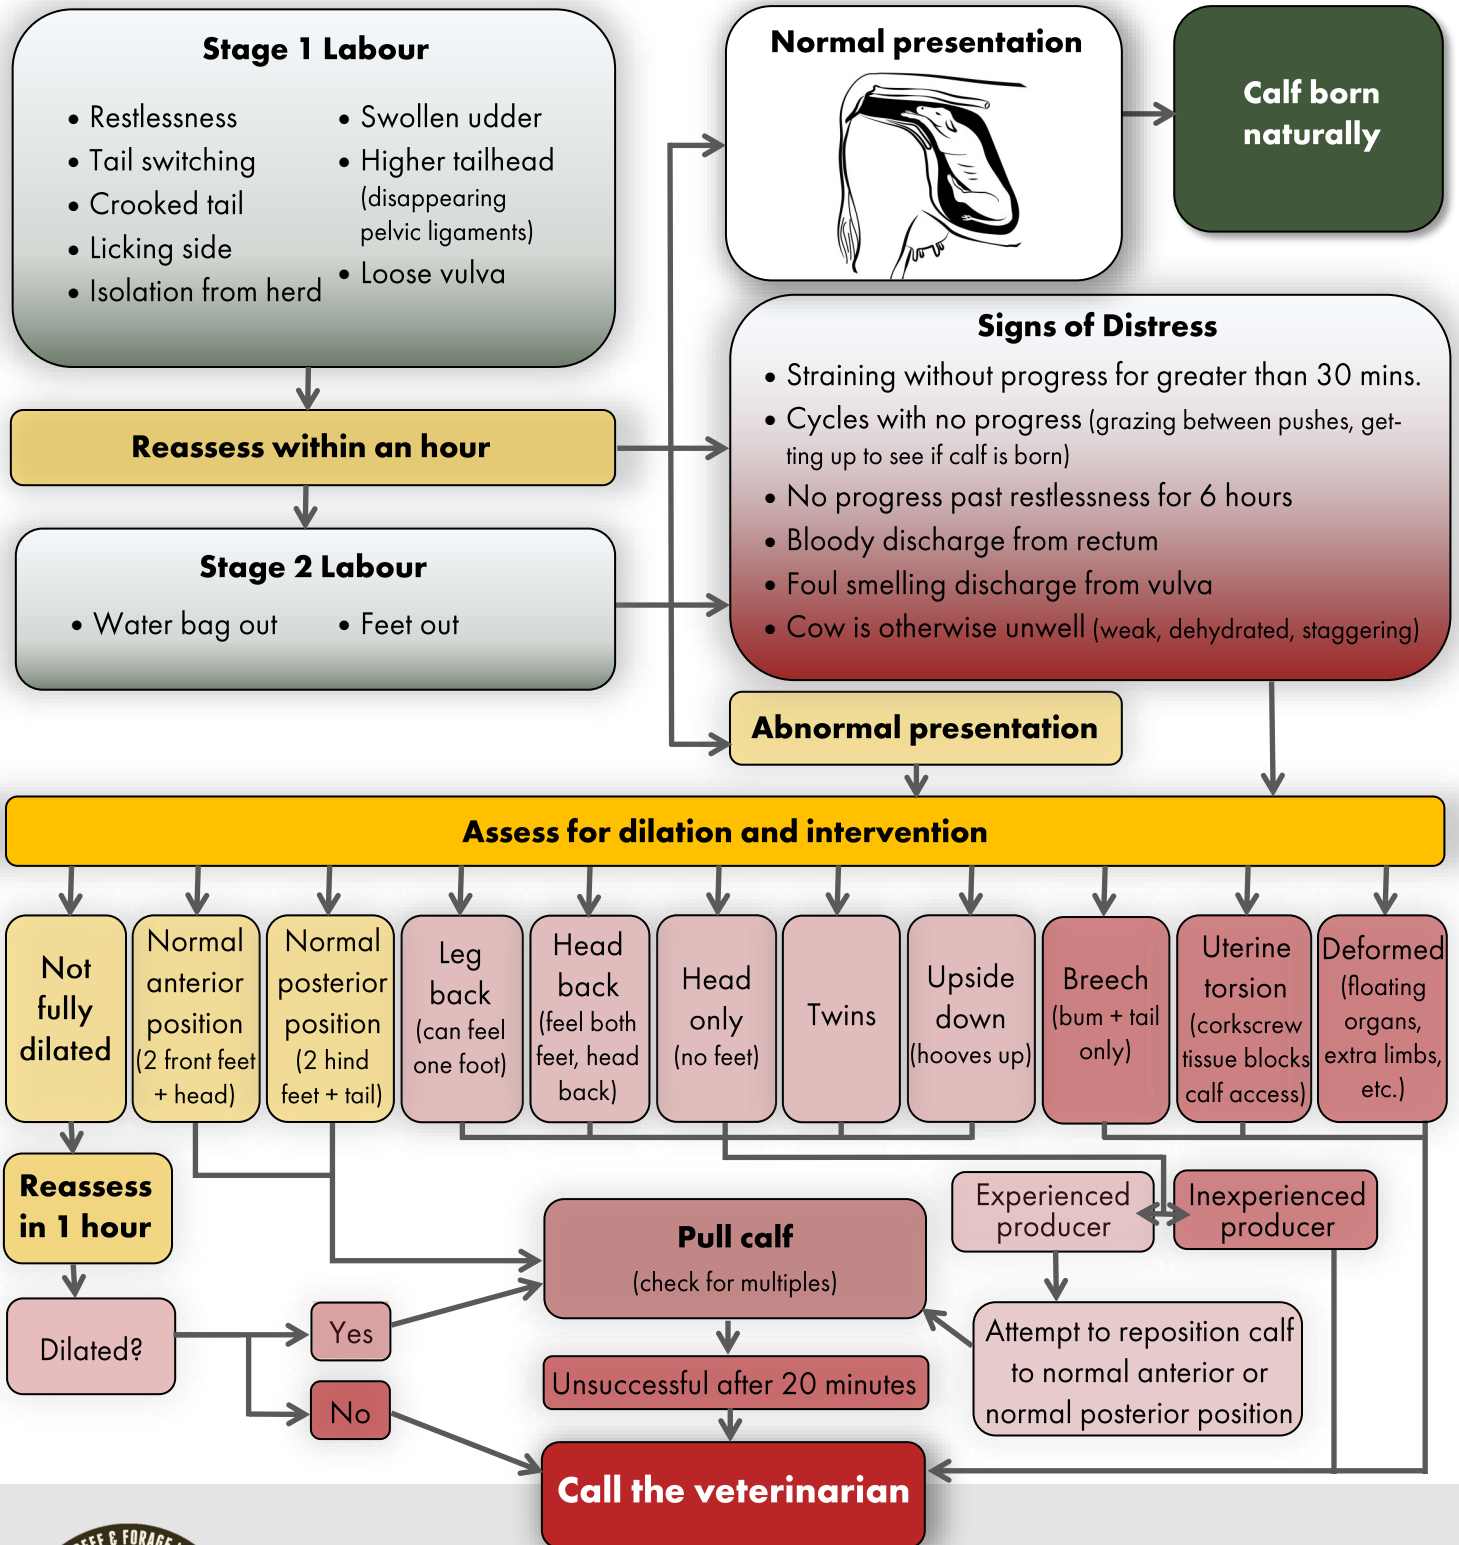

CALF 911

CALVING DECISION TREE

When should you call the vet?

www.BeefResearch.ca

www.MBFI.ca

Version: 01.2023

CALF 911

CALVING PRESENTATIONS

ANTERIOR (NORMAL) PRESENTATION

NOT DILATED

POSTERIOR
PRESENTATION

ONE LEG BACK
PRESENTATION

HEAD BACK
PRESENTATION

BREECH
PRESENTATION