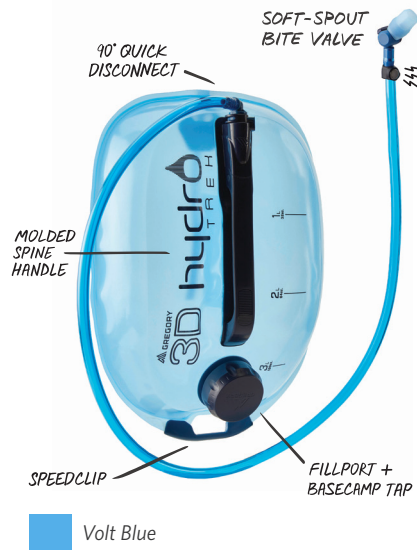

HYDRO 2L RESERVOIR

A simple way to never be without water, the Hydro 2L Reservoir takes the struggle out of using a hydration reservoir. Simply unscrew the leak-proof cap, just like your favorite water bottle, and easily fill with water thanks to the EasyGrip handle. The SpeedClip backpack connection allows you to secure it into your pack with one hand, and the included magnetic bite valve keeps access to water conveniently on your pack's sternum strap.

Volt Blue Optic Black

3D HYDRO 2L & 3L RESERVOIRS

Gregory's 3D Hydro Reservoir is engineered with a patented, flex-molded 3D design that performs like a reservoir but dries as quickly, and cleanly as a water bottle. The spine co-molded handle and rigid baseplate provide stable, hassle-free refills and the integrated hose port and routing for ease of use never seen before in a hydration reservoir.

Volt Blue Optic Black

3D HYDRO TREK 3L RESERVOIR

It's time for a new reservoir in the backcountry. Gregory's 3D Hydro Trek is a versatile reservoir designed for backpacking, backcountry kitchens and everyday hiking. The unique, round shape is specifically designed to fit at the top of your backpack, both to keep the load balanced and for easy trail access in larger, top-loading packs. Upgrade your backcountry kitchen setup with the reservoir's push-button pour-spout, integrated quick-disconnect compatible with your water filter and a built-in basecamp hanger. You get all the benefits of our quick-drying 3D molded design, in a package designed for extended trips in the backcountry and everyday adventures.

Volt Blue

ACCESSORIES

Quick Disconnect Kit

Insulated Quick Disconnect Kit

Bite Valve Cover

Soft-Spout Valve

Cleaning Kit

BPA AND PVC FREE