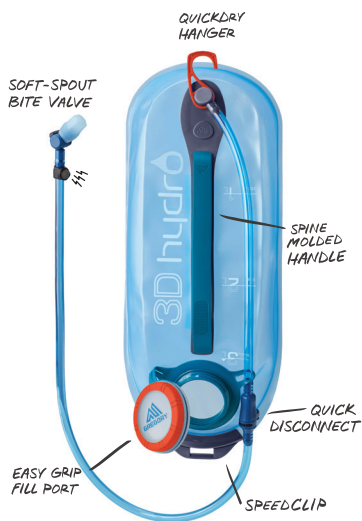

HYDRO 2L RESERVOIR

A simple way to never be without water, the Hydro 2L Reservoir takes the struggle out of using a hydration reservoir. Simply unscrew the leak-proof cap, just like your favorite water bottle, and easily fill with water thanks to the EasyGrip handle. The SpeedClip backpack connection allows you to secure it into your pack with one hand, and the included magnetic bite valve keeps access to water conveniently on your pack's sternum strap.

Volt Blue Optic Black

3D HYDRO 2L & 3L RESERVOIRS

Gregory's 3D Hydro Reservoir is engineered with a patented, flex-molded 3D design that performs like a reservoir but dries as quickly, and cleanly as a water bottle. The spine co-molded handle and rigid baseplate provide stable, hassle-free refills and the integrated hose port and routing for ease of use never seen before in a hydration reservoir.

Volt Blue Optic Black

3D HYDRO TREK 3L RESERVOIR

It's time for a new reservoir in the backcountry. Gregory's 3D Hydro Trek is a versatile reservoir designed for backpacking, backcountry kitchens and everyday hiking. The unique, round shape is specifically designed to fit at the top of your backpack, both to keep the load balanced and for easy trail access in larger, top-loading packs. Upgrade your backcountry kitchen setup with the reservoir's push-button pour-spout, integrated quick-disconnect compatible with your water filter and a built-in basecamp hanger. You get all the benefits of our quick-drying 3D molded design, in a package designed for extended trips in the backcountry and everyday adventures.

Volt Blue

ACCESSORIES

Quick Disconnect Kit

Insulated Quick Disconnect Kit

Bite Valve Cover

Soft-Spout Valve

Cleaning Kit

BPA AND PVC FREE