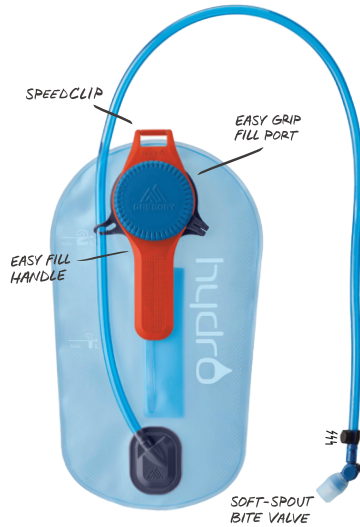

HYDRO 2L RESERVOIR

A simple way to never be without water, the Hydro 2L Reservoir takes the struggle out of using a hydration reservoir. Simply unscrew the leak-proof cap, just like your favorite water bottle, and easily fill with water thanks to the EasyGrip handle. The SpeedClip backpack connection allows you to secure it into your pack with one hand, and the included magnetic bite valve keeps access to water conveniently on your pack's sternum strap.

Volt Blue Optic Black

3D HYDRO 2L & 3L RESERVOIRS

Gregory's 3D Hydro Reservoir is engineered with a patented, flex-molded 3D design that performs like a reservoir but dries as quickly, and cleanly as a water bottle. The spine co-molded handle and rigid baseplate provide stable, hassle-free refills and the integrated hose port and routing for ease of use never seen before in a hydration reservoir.

Volt Blue Optic Black

3D HYDRO TREK 3L RESERVOIR

It's time for a new reservoir in the backcountry. Gregory's 3D Hydro Trek is a versatile reservoir designed for backpacking, backcountry kitchens and everyday hiking. The unique, round shape is specifically designed to fit at the top of your backpack, both to keep the load balanced and for easy trail access in larger, top-loading packs. Upgrade your backcountry kitchen setup with the reservoir's push-button pour-spout, integrated quick-disconnect compatible with your water filter and a built-in basecamp hanger. You get all the benefits of our quick-drying 3D molded design, in a package designed for extended trips in the backcountry and everyday adventures.

Volt Blue

ACCESSORIES

Quick Disconnect Kit

Insulated Quick Disconnect Kit

Bite Valve Cover

Soft-Spout Valve

Cleaning Kit

BPA AND PVC FREE