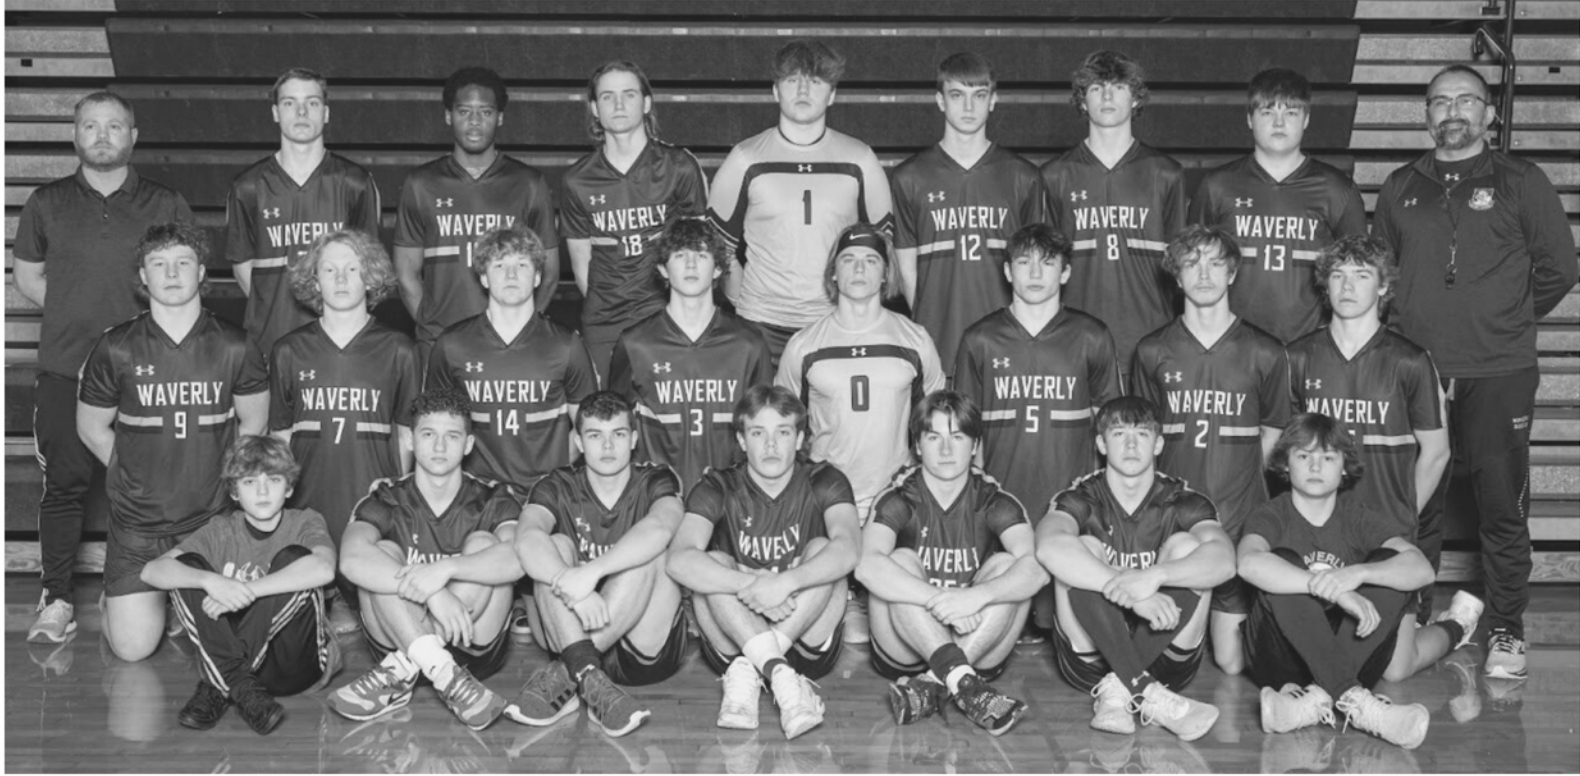

# Boys Varsity Soccer

**Row 1** - Manager Brenden Haas, Mark Novoselov, Noah Post, Talan Lowell, Cody Johnson, Matthew Olson, Manager Ito Zuniga  
**Row 2** - Charlie Johnson, Christian Kaiser, Jonny Martin, Jaxon Kleinbeck, Ian Morehead, Kemper Reed, Tyler Brewer, Tyler McElhose  
**Row 3** - Coach Justin Haas, Carson Brentlinger, Glory Aguessy, Noah Jelinek, Reece Bader, Dominic Delahoyde, Harrison Hosking, Cooper Wittler, Coach Jorge Zuniga