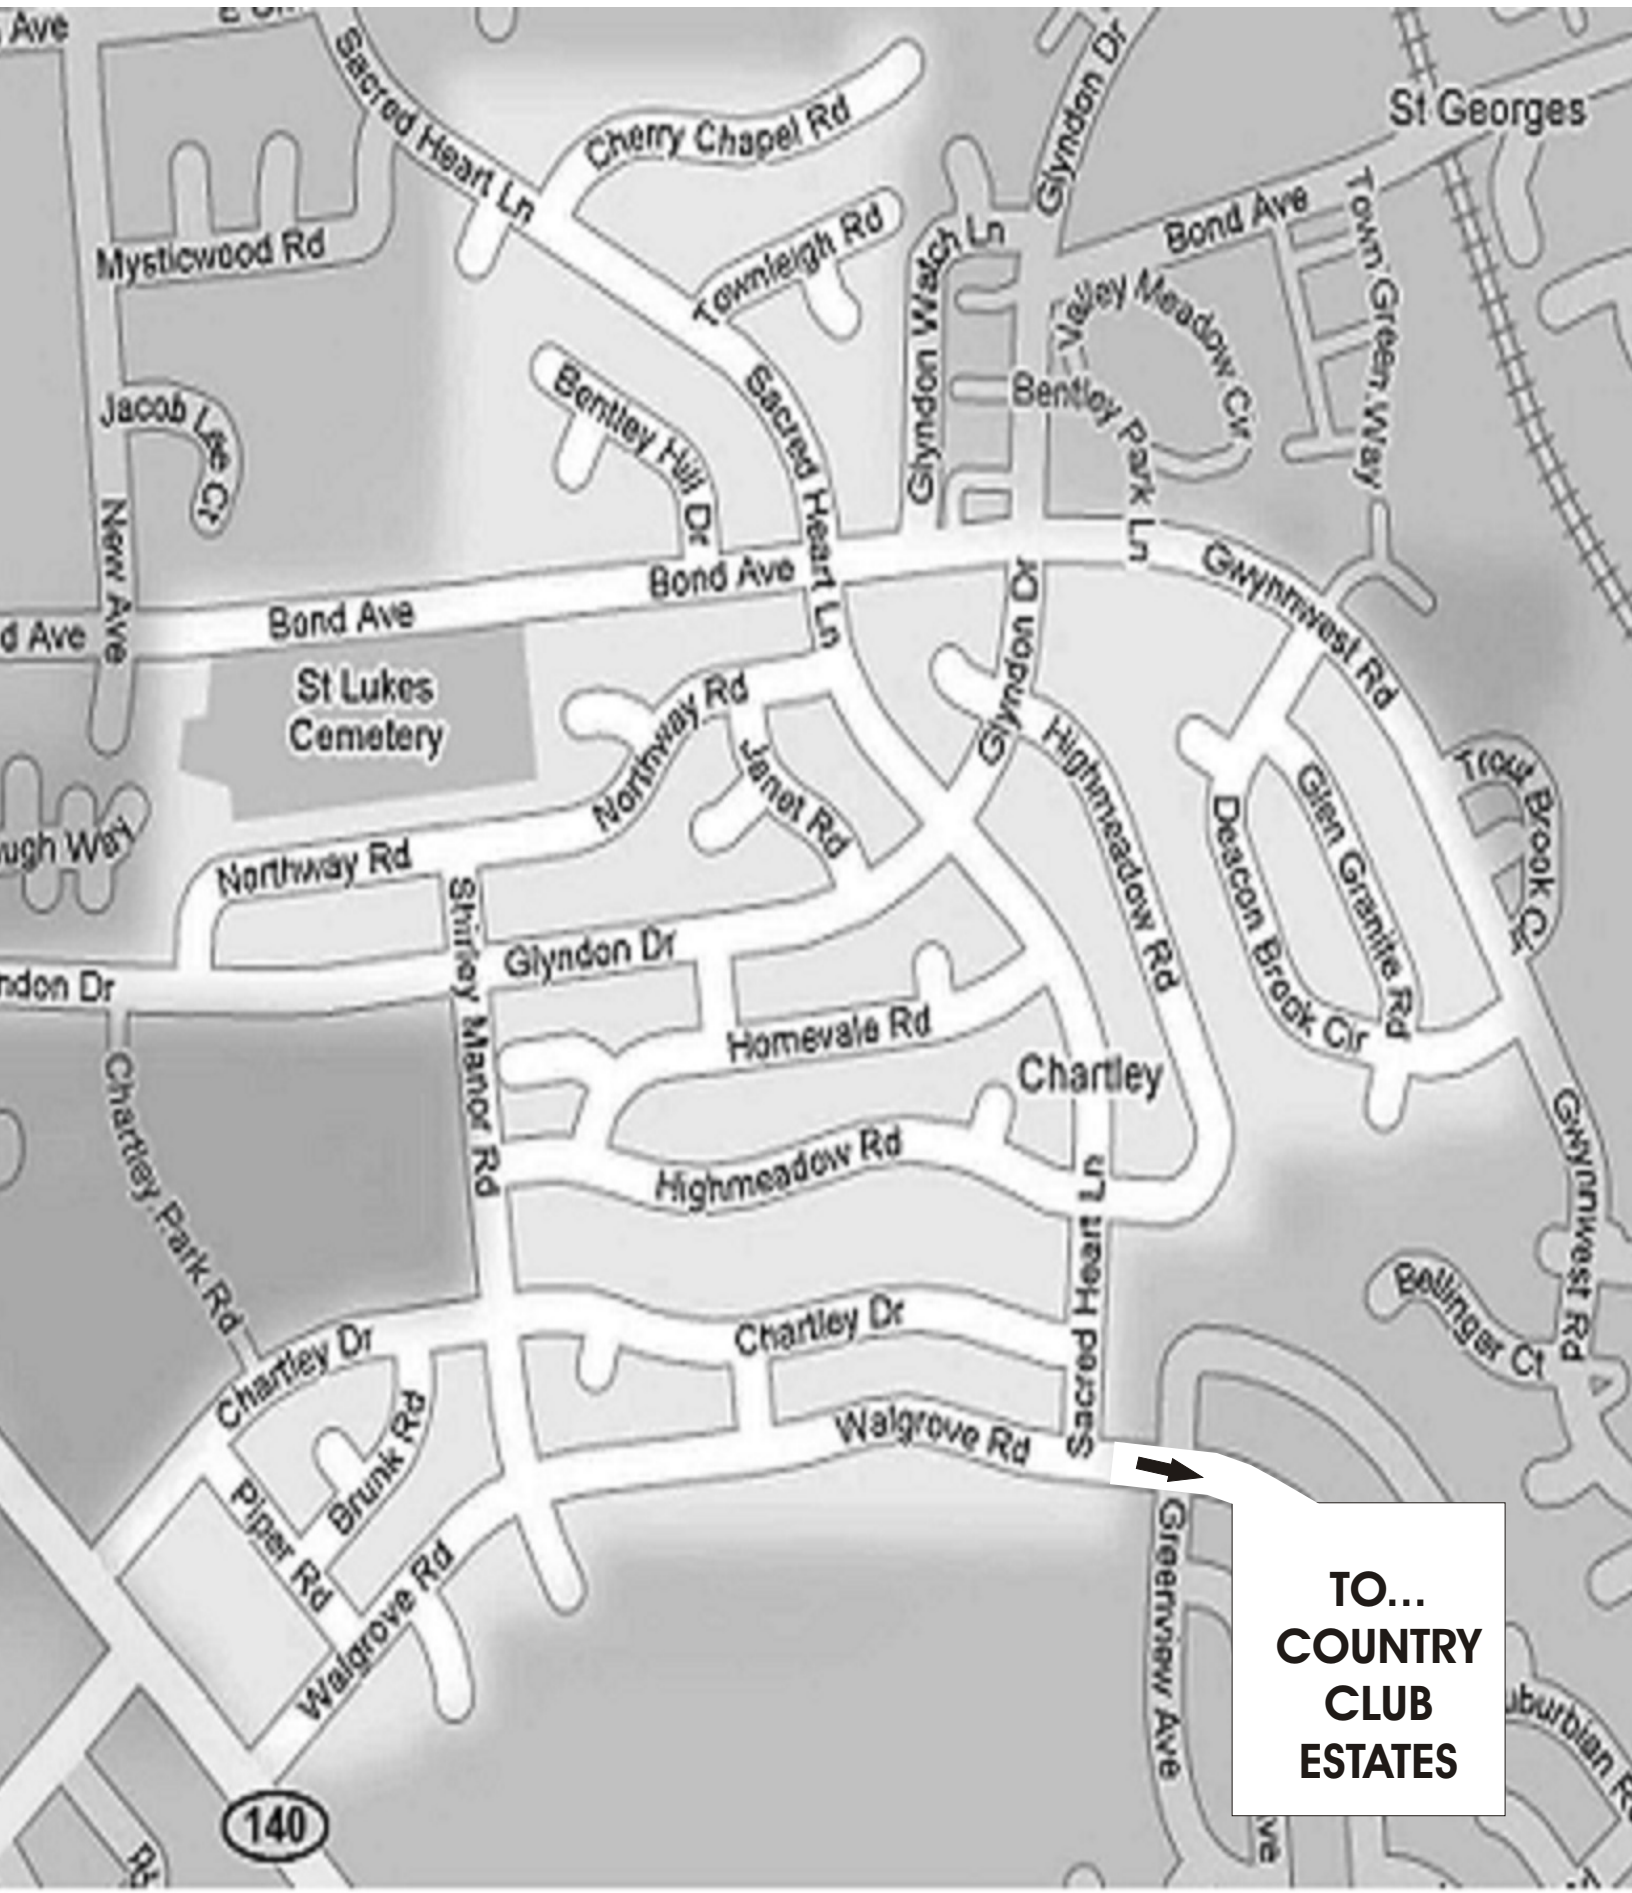

Country Club Estates & Chartley Yard Sales

Saturday May 23, 2026 - Starting at 8:00AM - Page 2

LIST SORTED BY STREET			CATEGORIES														
Maps	House #	Street Name	Yard	Baby	Toys	Tools General	Tools Yard	Furniture	Clothing	Household	Kitchen Items	Kitchen Appliances	Appliances	Jewelry	Video Games	Electronics	Other
Map 1	250	Chartley Drive					X			X	X	X		X			
Map 1	606	Shirley Manor Rd							X	X	X			X			
Map 1	246	Walgrove Rd								X		X			X	X	X
Map 2	324	Bryanstone Rd	X	X	X			X	X	X	X				X	X	X
Map 2	920	Lindellen Ave			X	X	X	X	X	X	X	X	X			X	X
Map 2	942	Shirley Manor Rd		X	X			X	X	X							

Keep your eyes open as you drive around as there may be some last minute
Yard Sales that were too late to make the list.

See maps on next pages!

JOIN US AGAIN THIS FALL, SATURDAYS - SEPTEMBER 19 & OCTOBER 3, 2026

COMMUNITY OF CHARTLEY

Reisterstown, MD 21136

**TO...
COUNTRY
CLUB
ESTATES**