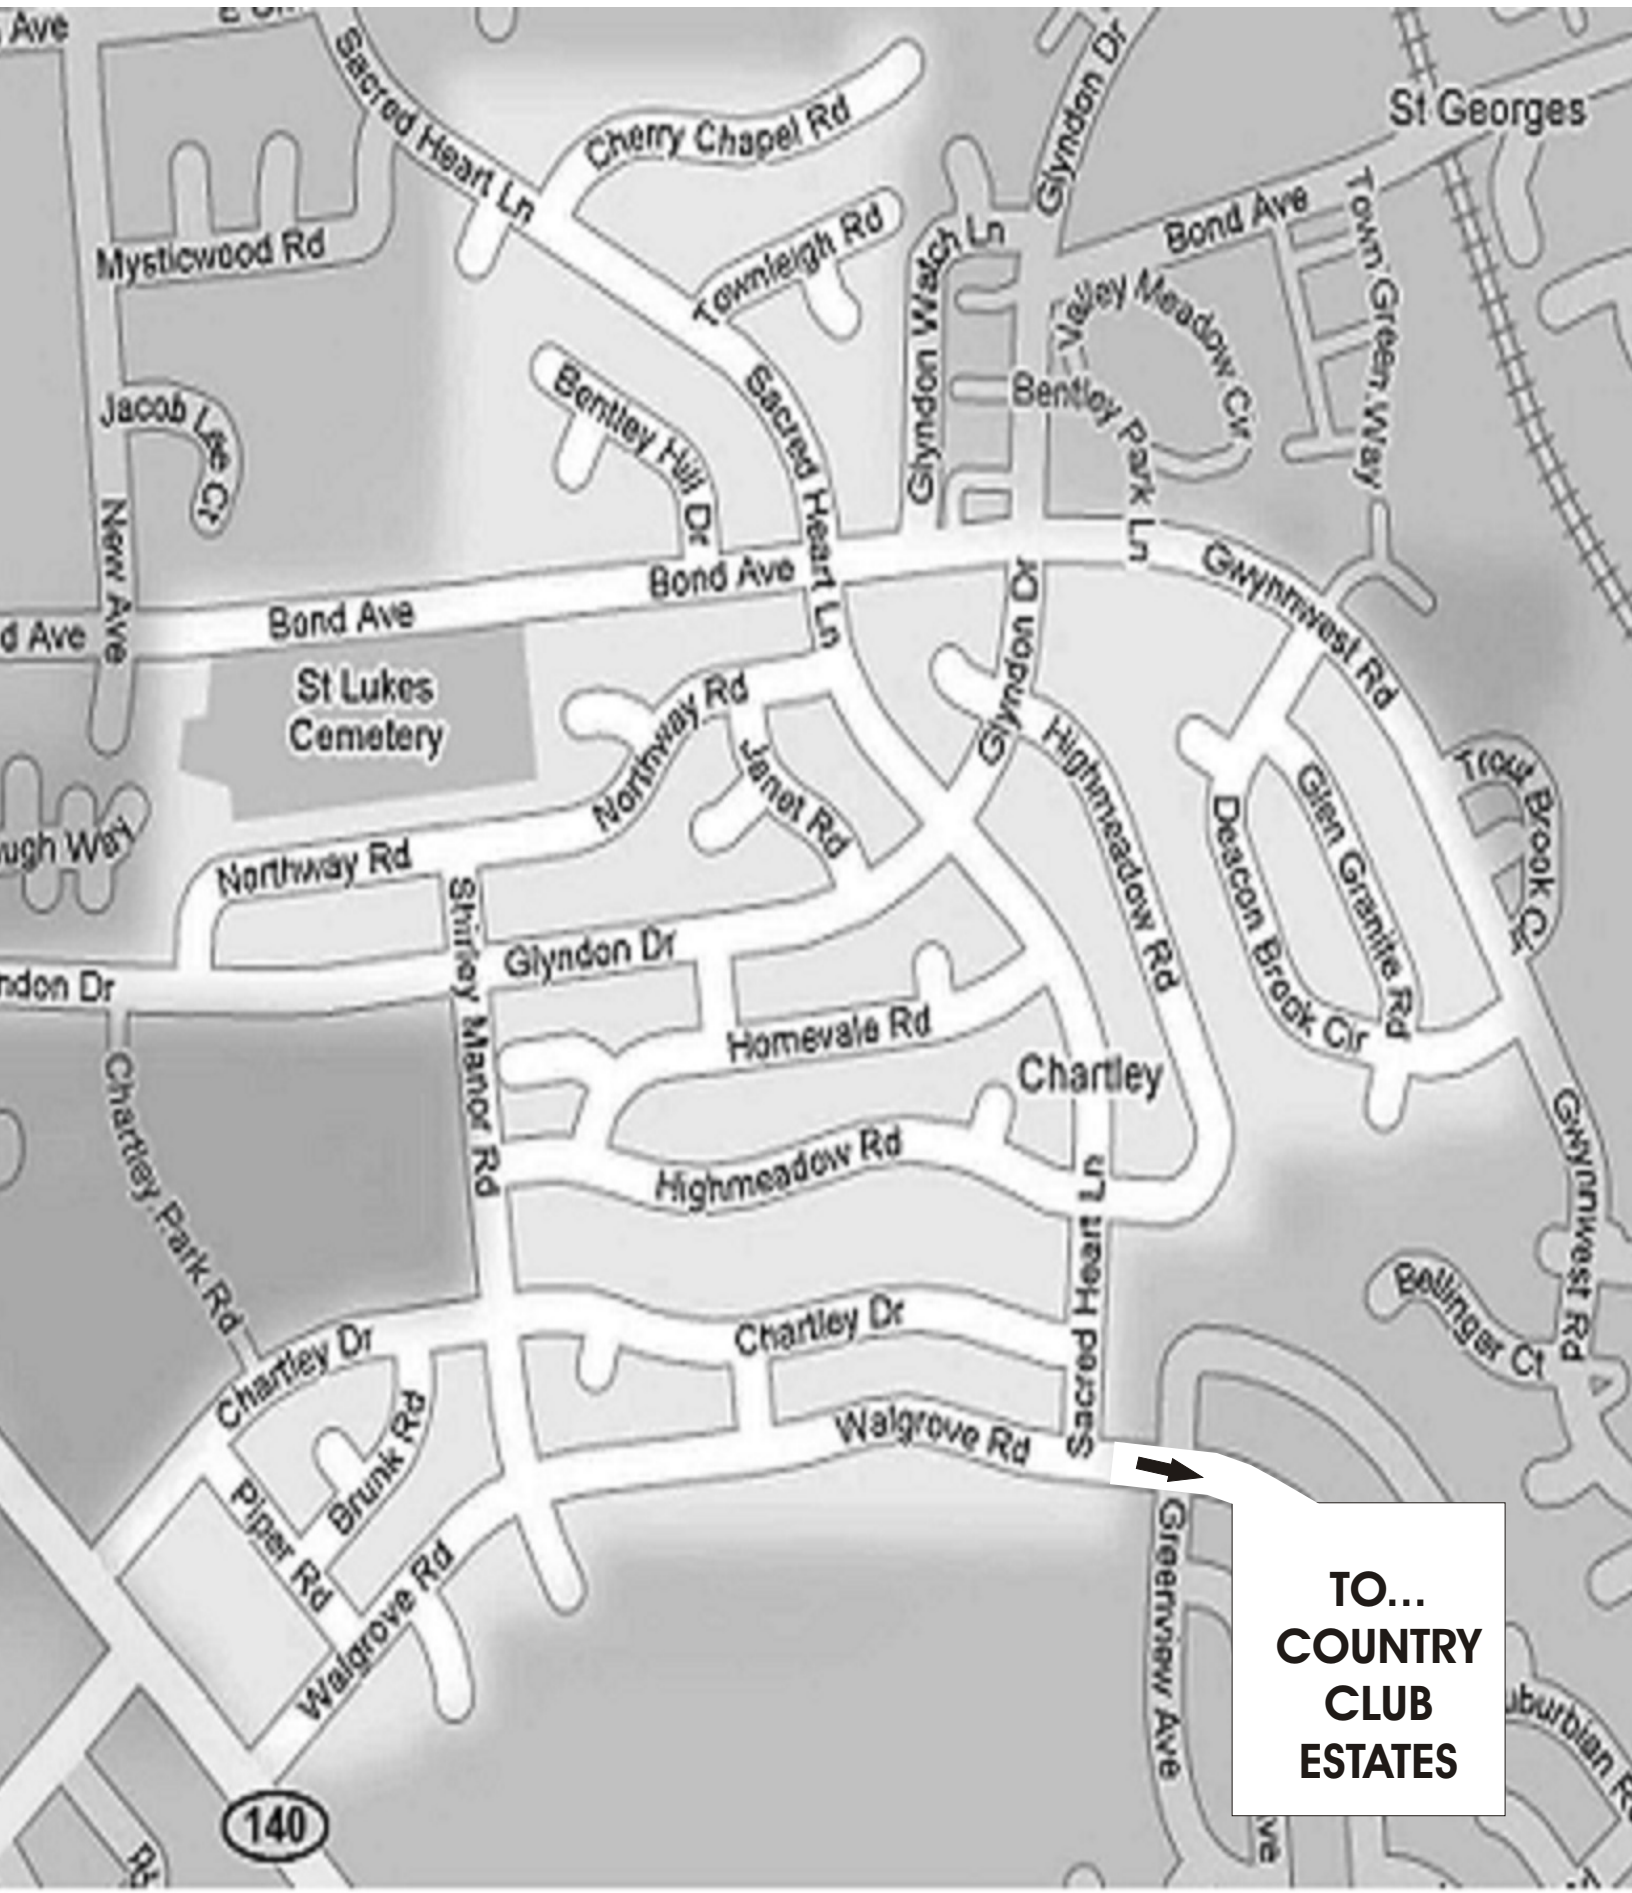

Country Club Estates & Chartley Yard Sales

Saturday May 16, 2026 - Starting at 8:00AM - Page 2

LIST SORTED BY STREET				CATEGORIES															
Maps	House #	Street Name		Yard	Baby	Toys	Tools General	Tools Yard	Furniture	Clothing	Household	Kitchen Items	Kitchen Appliances	Appliances	Jewelry	Video Games	Electronics	Other	
Map 1	215	Arms Chapel Rd	B, F, H		X				X		X								
Map 1	313	Sacred Heart Lane	F,G,H						X	X	X								
Map 1	246	Walgrove Rd	H, J, M, N, O								X		X			X	X	X	
Map 2	324	Bryanstone Rd	ABCFGHIMNO	X	X	X			X	X	X	X				X	X	X	
Map 2	942	Shirley Manor Rd	B, C, F, G, H		X	X			X	X	X								

Keep your eyes open as you drive around as there may be some last minute
Yard Sales that were too late to make the list.

See maps on next pages!

WE HAVE MORE NEXT WEEK MAY 23, 2026

COMMUNITY OF CHARTLEY

Reisterstown, MD 21136

**TO...
COUNTRY
CLUB
ESTATES**