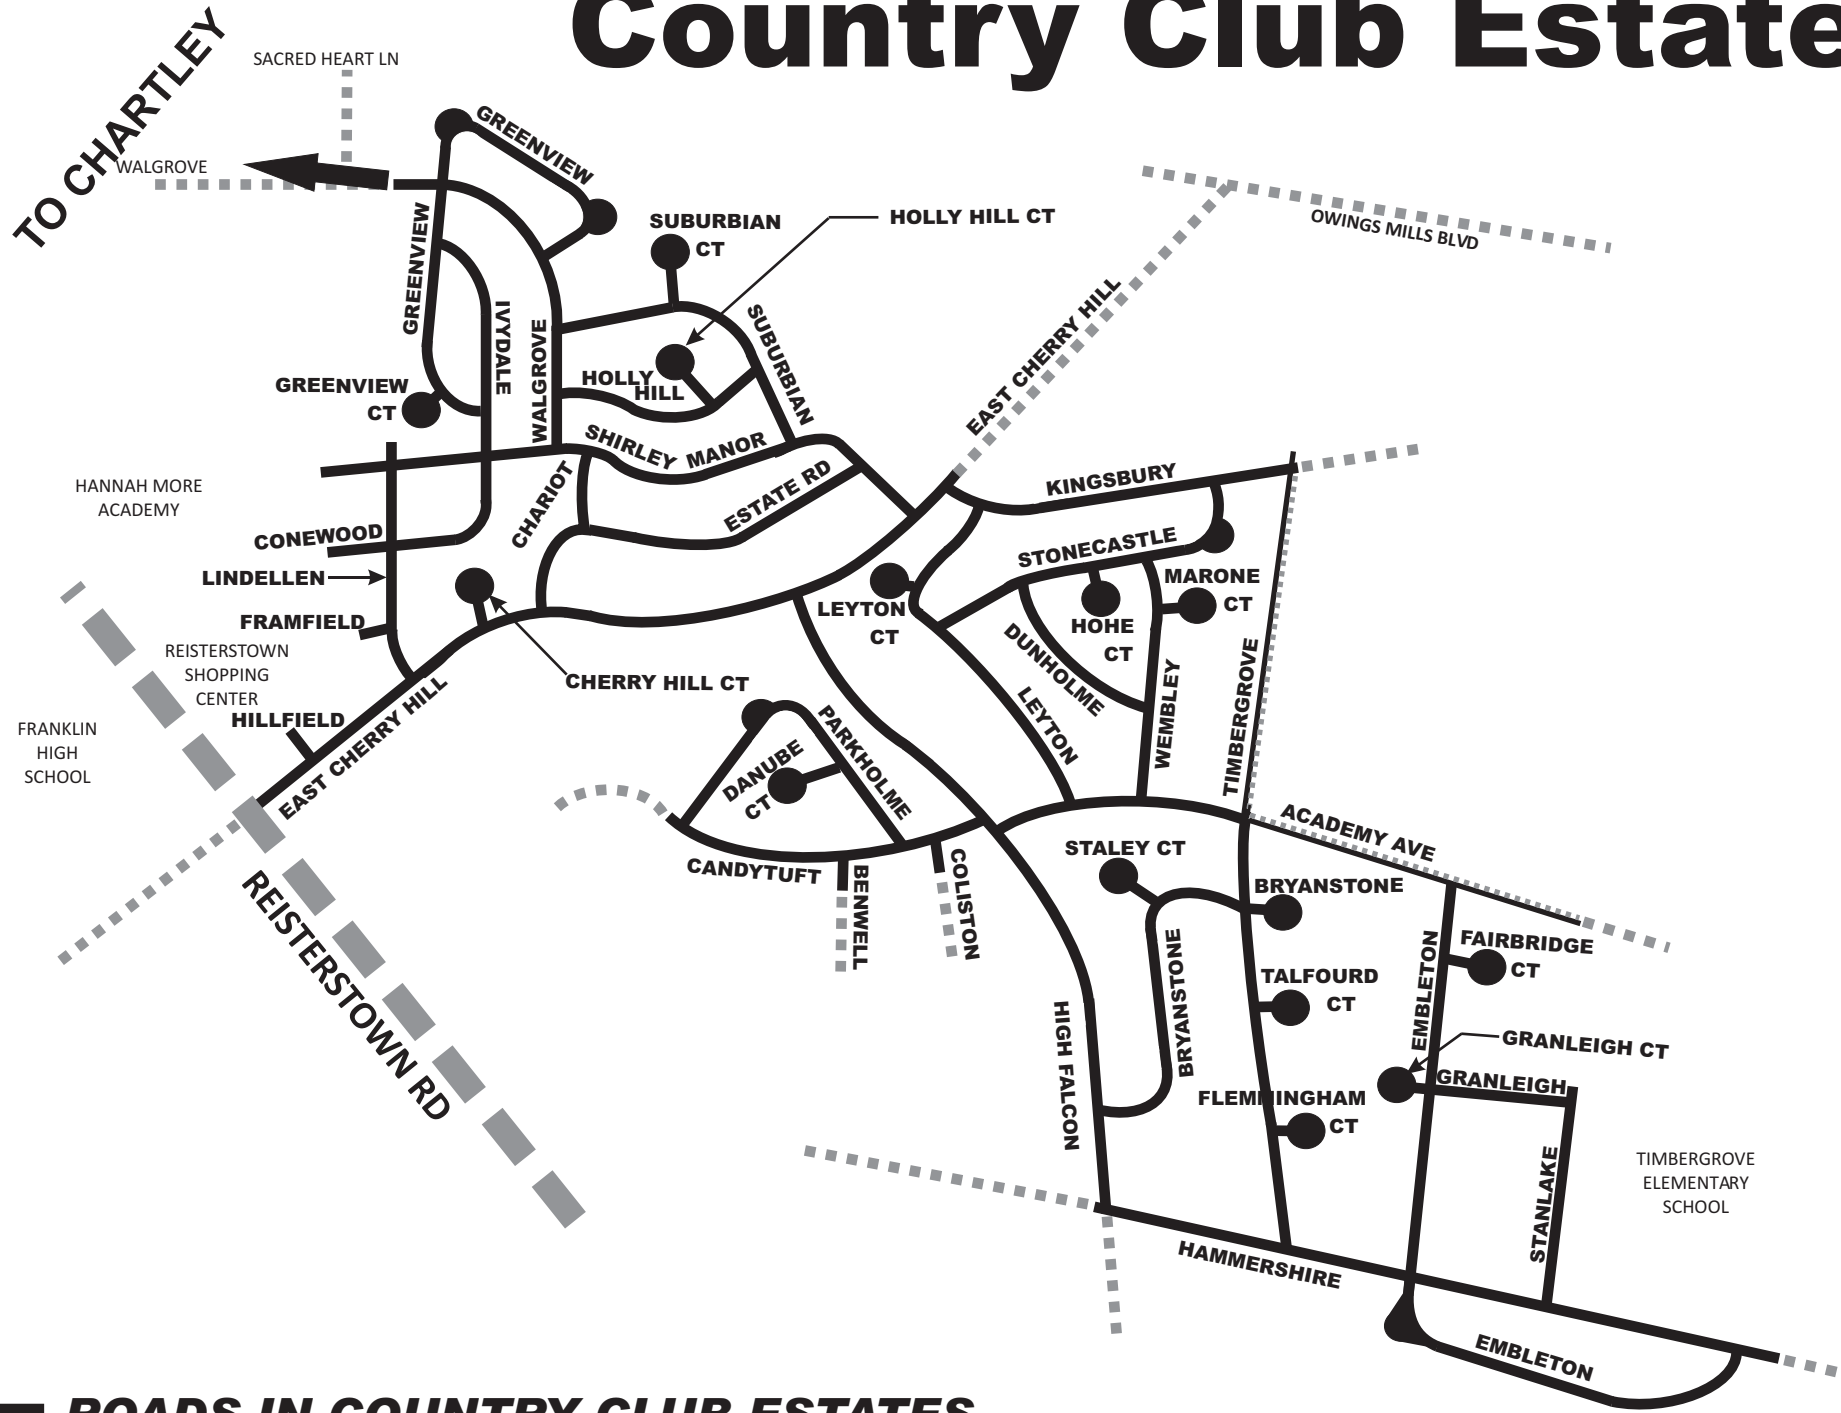

# COMMUNITY OF CHARTLEY

Reisterstown, MD 21136

**TO...  
COUNTRY  
CLUB  
ESTATES**

# Country Club Estates

2017

**— ROADS IN COUNTRY CLUB ESTATES**  
**- - - SOLID SIDE OF ROAD PART OF COUNTRY CLUB ESTATES**