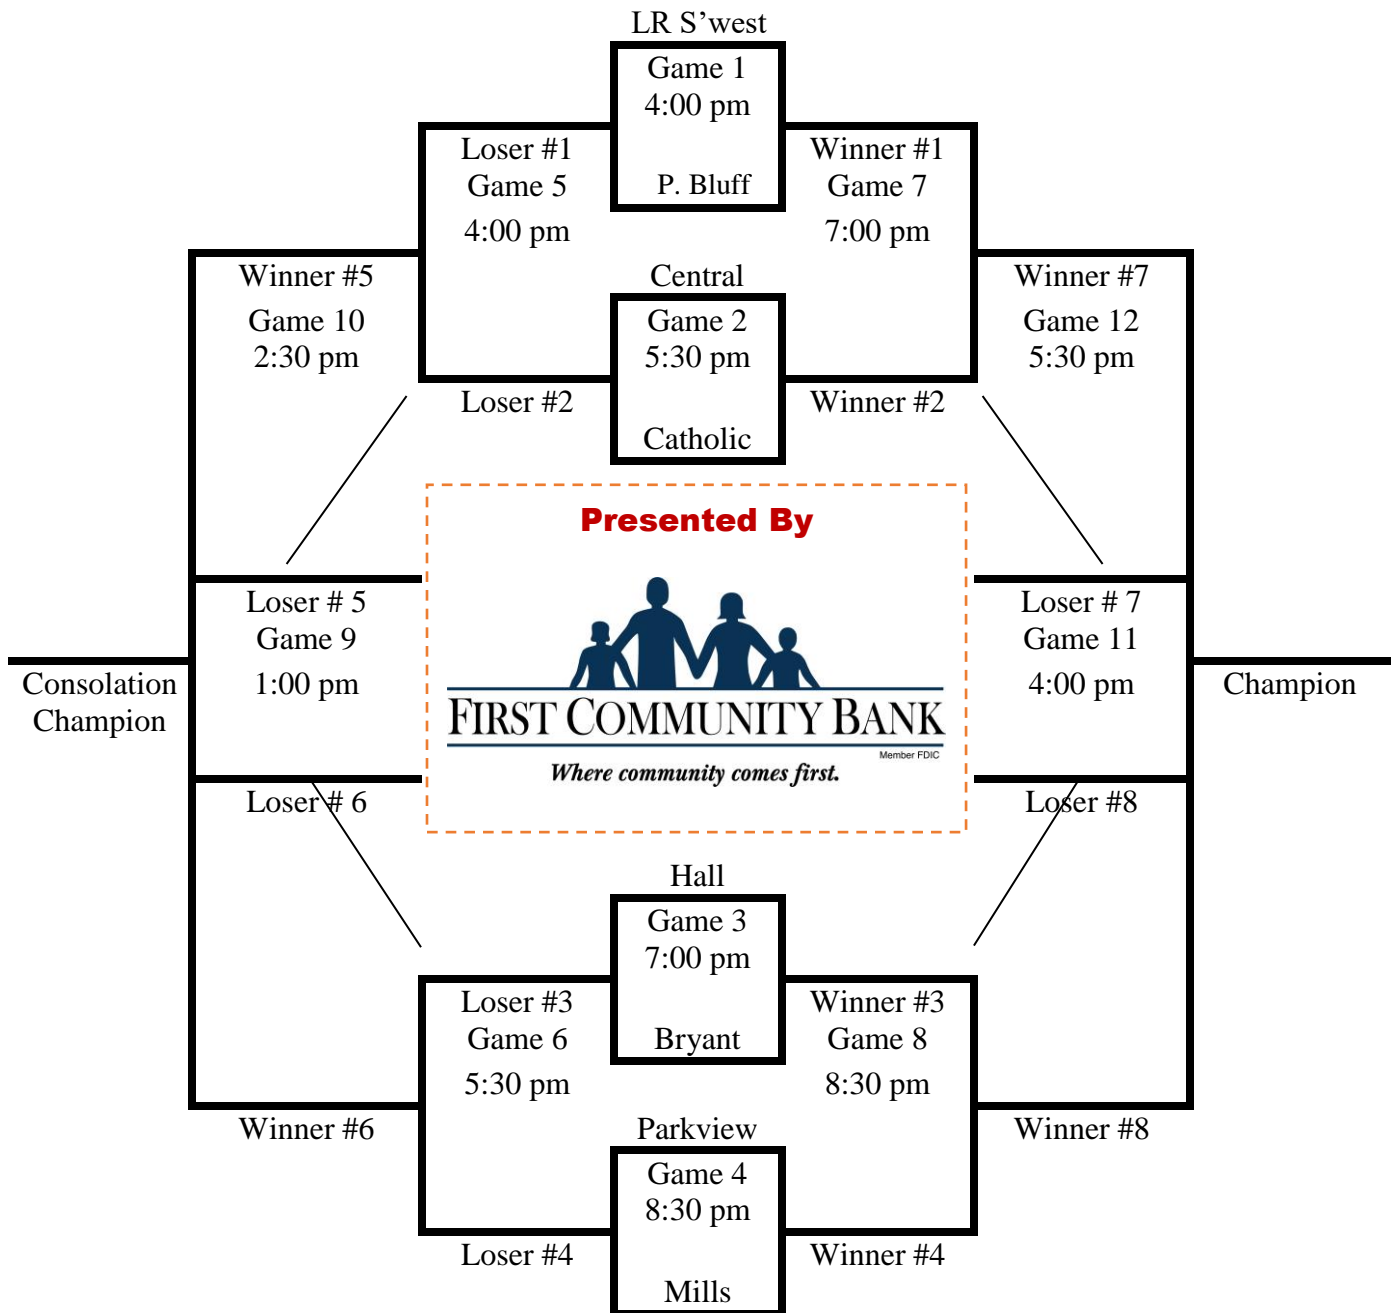

# Charles Ripley Holiday Basketball Tournament

Teams on top bracket,  
will be the home team  
and wear white uniforms.

**LR Southwest High School**  
**9715 Mabelvale Pike**  
**Little Rock, AR**

**December 8<sup>th</sup>, 9<sup>th</sup> and 10<sup>th</sup>**