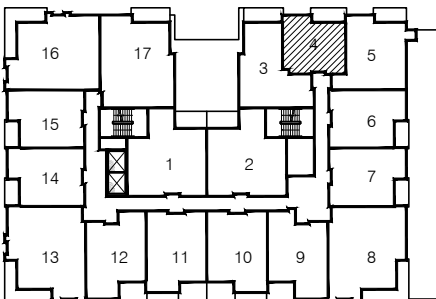

**UNIT A**  
 SUITE = 584 S.F.  
 BALCONY = 86 S.F.

N ➤ KEY PLAN

UNITS  
 304,404,504,604,704