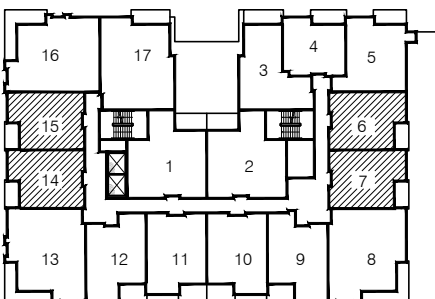

UNIT B
SUITE = 706 S.F.
BALCONY = 68 S.F.

N ➤ KEY PLAN

UNITS
 306,406,506,606,706
 307,407,507,607,707
 314,414,514,614,714
 315,415,515,615,715