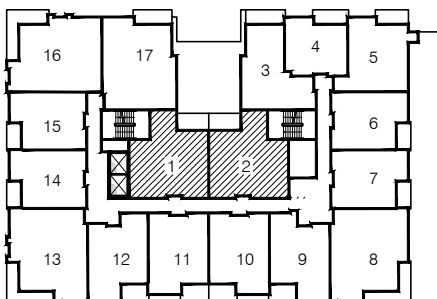

UNIT D
SUITE = 978 S.F.
BALCONY = 91 S.F.

N ➤ KEY PLAN

UNITS
 301,401,501,601,701
 302,402,502,602,702