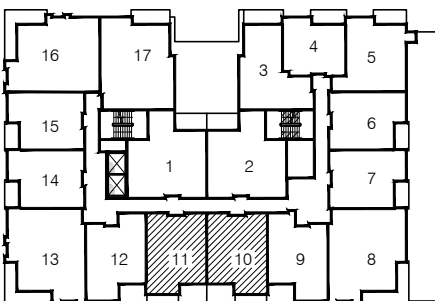

**UNIT B2**  
**SUITE = 786 S.F.**  
**BALCONY = 89 S.F.**

N ➤ KEY PLAN

UNITS  
 310,410,510,610  
 311,411,511,611